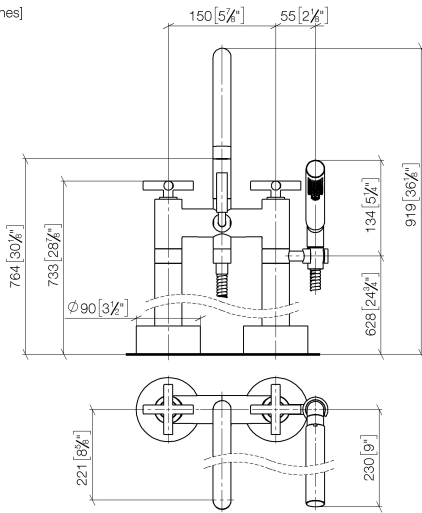

**TARA Two-hole bath mixer for free-standing assembly with hand shower set -
Champagne (22kt Gold)**

TARA

25 943 892

- 220mm projection
 - pivotable spout 180°
 - Hand shower: COMPACT RAIN, max. flow rate 6.8 l/min (at 3 bar)
 - spout: circular, air-enriched flow
 - hand shower with anti-scale system
 - rotary diverter for bath/shower
 - total height 920 mm
 - stand pipes height 628 mm
 - height up to aerator 765 mm
 - slide-on rosettes Ø 90 mm
 - gauge 150 mm
 - metal shower hose 1250mm with integrated anti-twist protection
 - pivotable shower holder on the right foot
 - max. flow 22 l/min at 3 bar flow pressure
- Intrinsic protection against back flow.**

Required miscellaneous

- Concealed floor mounting -** 35 944 970 90
- max. recess depth 160 mm
 - min. recess depth 80 mm

**TARA Two-hole bath mixer for free-standing assembly with hand shower set -
Champagne (22kt Gold)**

TARA

25 943 892
mm [inches]

Flow rate chart

Certificates

WRAS_2212005.

25 943 892

TARA Two-hole bath mixer for free-standing assembly with hand shower set - Champagne (22kt Gold)

TARA