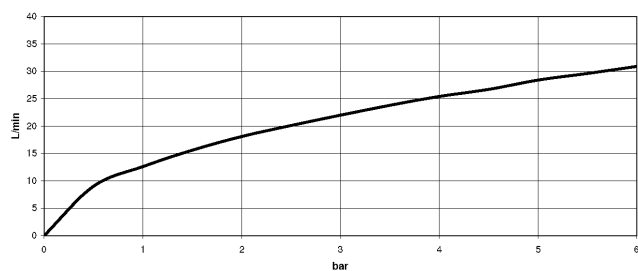

TARA

25 943 892
mm [inches]

Flow rate chart

Certificates

WRAS_2212005. LGA_18932. Belgaqua_21-033- IAPMO_4976 (4).
27_2.

TARA Two-hole bath mixer for free-standing assembly with hand shower set -
Brushed Dark Platinum