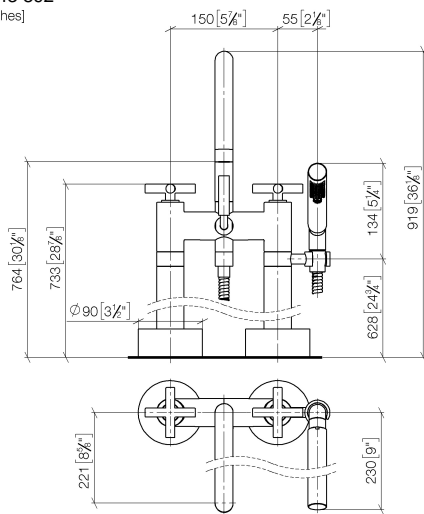

Required miscellaneous

- Concealed floor mounting -** 35 944 970 90
- max. recess depth 160 mm
 - min. recess depth 80 mm

**TARA Two-hole bath mixer for free-standing assembly with hand shower set -
Brushed Dark Platinum**

TARA

25 943 892
mm [inches]

Flow rate chart

Certificates

WRAS_2212005. LGA_18932. Belgaqua_21-033- IAPMO_4976 (4).
27_2.

TARA Two-hole bath mixer for free-standing assembly with hand shower set -
Brushed Dark Platinum

TARA

25 943 892

TARA Two-hole bath mixer for free-standing assembly with hand shower set - Brushed Dark Platinum

TARA

25 943 892

Spare parts list

No.	Item Number	Name	Quantity used	Delivery time
1	90 20 89 010 10-99	handle	2	30
2	09 20 89 010-99	handle	2	60
3	90 12 12 007 00-99	base	2	30
4	90 30 11 029 00 90	disc	2	2
5	90 30 30 075 00 90	screw	2	2
6	90 90 03 131 00 90	top	2	2
7	90 28 22 222 00-99	spout	1	30
8	90 21 10 011 00 90	diverter	1	2
9	04 24 04 189 00-99	nipple	1	30
10	90 12 11 140 30-99	shower	1	30
11	90 30 02 072 00-99	Metal shower hose 1/2" x 3/8" x 1250 mm - Brushed Dark Platinum	1	30
12	90 18 40 035 00 90	sleeve	1	2
13	04 28 10 029 01-99	holder	1	30
14	09 29 05 021 20 90	nipple	2	2
15	09 14 10 112 90	seal	4	2
16	90 14 10 055 00 90	seal	4	2
17	09 14 10 041 90	seal	2	2
18	09 27 89 025-99	rosette	2	30
19	09 23 30 040-07	nut	2	30
20	04 28 22 009 20-99	connection	2	30
21	09 14 10 081 90	seal	2	2
22	09 24 03 094-07	nipple	2	30
23	04 23 10 023 00 90	fixing set	6	2
24	09 30 11 130-07	connection	2	30
25	09 24 03 081 10 90	extension	4	2
26	09 24 03 080 90	extension	2	2
27	90 15 01 005 00 90	insert	1	2
28	90 18 20 025 00-99	diverter	1	30
29	09 28 10 028-99	sleeve	1	30
30	90 14 10 032 00 90	seal	1	2
31	09 24 03 121-99	nipple	1	30
32	09 23 01 131 90	back-flow preventer	1	2
33	09 21 02 143-99	sleeve	1	30
34	90 14 20 026 00 90	seal	1	2