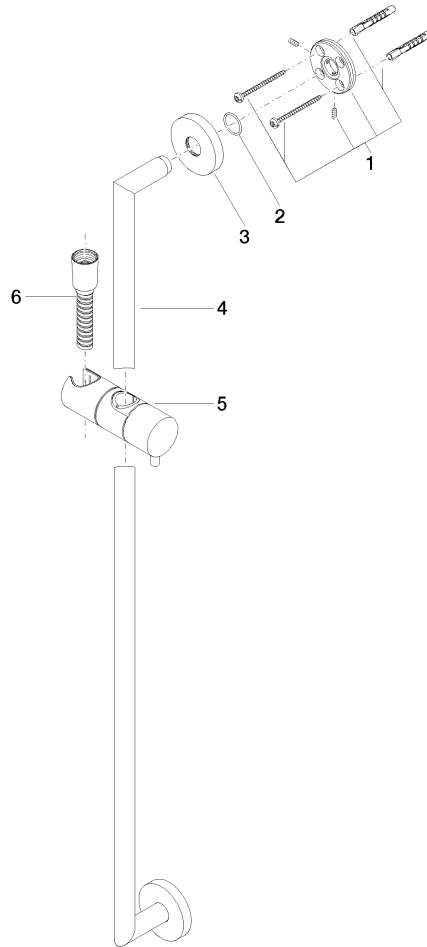

**Shower set without hand shower - Chrome**

TARA

26 413 625

Fits: TARA, META

- slide bar
- Pipe diameter 18 mm
- rosette Ø 55 mm
- gauge 800 mm
- metal shower hose 1750mm with integrated anti-twist protection
- shower hose connector 3/8"
- WRAS 2009048

**Recommended miscellaneous**

	<b>Concealed wall elbow -</b> •max. recess depth 163 mm •min. recess depth 90 mm	35 085 970 00
--	--	---------------

**Required miscellaneous**

	<b>Hand shower FlowReduce - Chrome</b>	28 016 979-00 0010
--	--	--------------------

**Required miscellaneous**

	<b>Hand shower - Chrome</b>	28 018 979-00
--	-----------------------------	---------------

26 413 625

mm [inches]

Certificates

WRAS\_2009048. ACS\_20 ACC LY 738. IAPMO\_4976 (4).

26 413 625

Spare parts list

No.	Item Number	Name	Quantity used	Delivery time
1	05 17 62 500 00 90	fixing set	2	2
2	90 14 10 032 00 90	seal	2	2
3	08 27 62 500-00	rosette	2	10
4	05 28 22 590 01-00	bar	1	10
5	12 580 970-00	Slide unit - Chrome	1	10
6	28 322 970-00	Metal shower hose 1/2" x 3/8" x 1750 mm - Chrome	1	2