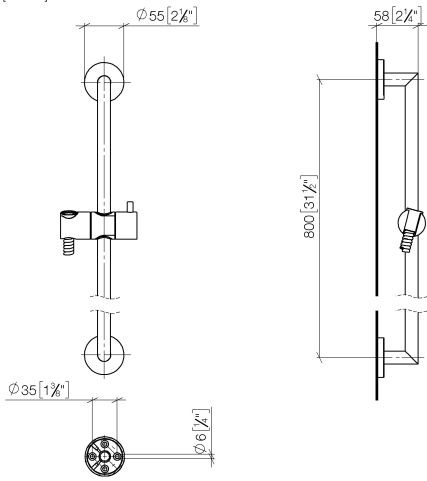

**Shower set without hand shower - Chrome**

TARA

26 413 625

Fits: TARA, META

- slide bar
- Pipe diameter 18 mm
- rosette Ø 55 mm
- gauge 800 mm
- metal shower hose 1750mm with integrated anti-twist protection
- shower hose connector 3/8"
- WRAS 2009048

**Required miscellaneous**

	<b>Hand shower - Chrome</b>	28 018 979-00
--	-----------------------------	---------------

26 413 625

mm [inches]

Certificates

WRAS\_2009048. ACS\_20 ACC LY 738. IAPMO\_4976 (4).

26 413 625

Spare parts list

No.	Item Number	Name	Quantity used	Delivery time
1	05 17 62 500 00 90	fixing set	2	2
2	90 14 10 032 00 90	seal	2	2
3	08 27 62 500-00	rosette	2	10
4	05 28 22 590 01-00	bar	1	10
5	12 580 970-00	Slide unit - Chrome	1	10
6	28 322 970-00	Metal shower hose 1/2" x 3/8" x 1750 mm - Chrome	1	2