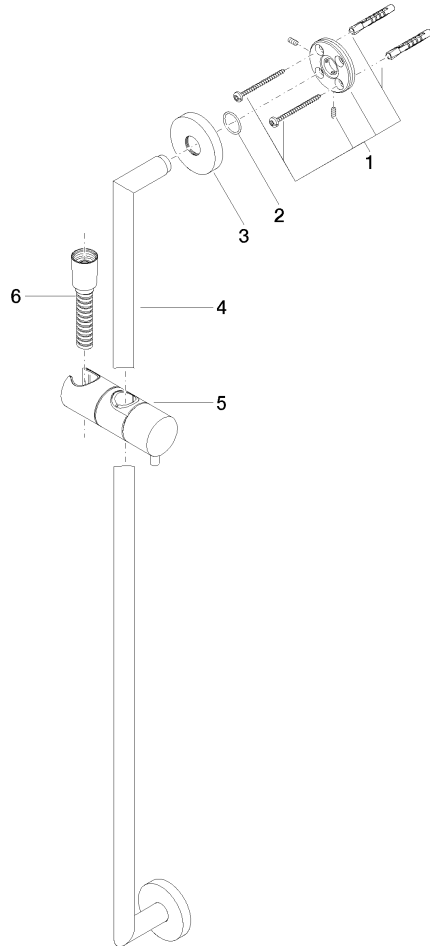

26 413 625

Fits: TARA, META

- slide bar
- Pipe diameter 18 mm
- rosette Ø 55 mm
- gauge 800 mm
- metal shower hose 1750mm with integrated anti-twist protection
- shower hose connector 3/8"
- WRAS 2009048

This article does not include a hand shower!

	Dark Chrome	26 413 625-19
	Chrome	26 413 625-00
	Brushed Platinum	26 413 625-06
	Platinum	26 413 625-08
	Light Gold	26 413 625-26
	Brushed Light Gold	26 413 625-27
	Brushed Durabronze (23kt Gold)	26 413 625-28
	Matte Black	26 413 625-33
	Brushed Bronze	26 413 625-42
	Brushed Champagne (22kt Gold)	26 413 625-46
	Champagne (22kt Gold)	26 413 625-47
	Brushed Chrome	26 413 625-93
	Brushed Dark Platinum	26 413 625-99

26 413 625

mm [inches]

26 413 625

Parts for other
finishes can be found
here: [Chrome](#)

Shower set without hand shower - Dark Chrome

TARA

26 413 625

Spare parts list