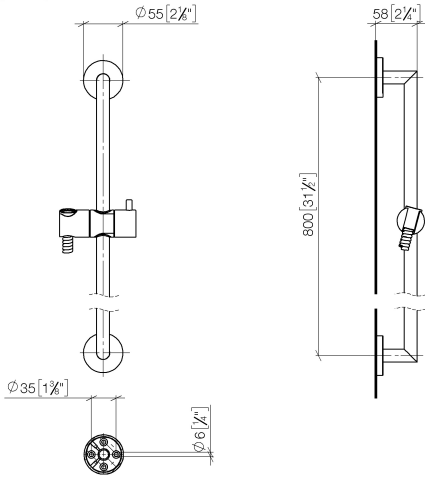

26 413 625

Fits: TARA, META

- slide bar
- Pipe diameter 18 mm
- rosette Ø 55 mm
- gauge 800 mm
- metal shower hose 1750mm with integrated anti-twist protection
- shower hose connector 3/8"
- WRAS 2009048

This article does not include a hand shower!

	Dark Chrome	26 413 625-19
	Chrome	26 413 625-00
	Brushed Platinum	26 413 625-06
	Platinum	26 413 625-08
	Light Gold	26 413 625-26
	Brushed Light Gold	26 413 625-27
	Brushed Durabronze (23kt Gold)	26 413 625-28
	Matte Black	26 413 625-33
	Brushed Bronze	26 413 625-42
	Brushed Champagne (22kt Gold)	26 413 625-46
	Champagne (22kt Gold)	26 413 625-47
	Brushed Chrome	26 413 625-93
	Brushed Dark Platinum	26 413 625-99

26 413 625

mm [inches]

26 413 625

Parts for other
finishes can be found
here: [Chrome](#)

Shower set without hand shower - Dark Chrome

TARA

26 413 625

Spare parts list