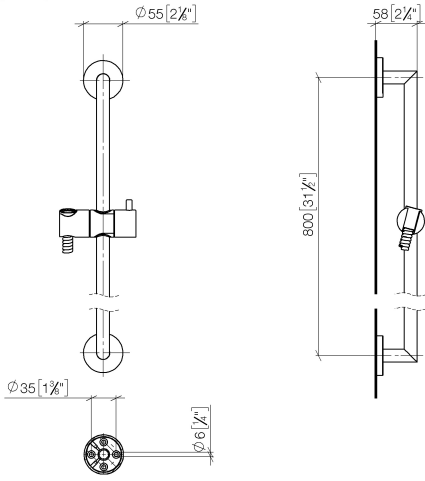

Shower set without hand shower - Light Gold

TARA

26 413 625

Fits: TARA, META

- slide bar
- Pipe diameter 18 mm
- rosette Ø 55 mm
- gauge 800 mm
- metal shower hose 1750mm with integrated anti-twist protection
- shower hose connector 3/8"
- WRAS 2009048

Required miscellaneous

	Concealed wall elbow - •min. recess depth 90 mm •max. recess depth 163 mm	35 085 970 90
--	--	---------------

Required miscellaneous

	Slide unit - Light Gold	12 580 970-26
--	--------------------------------	---------------

26 413 625

mm [inches]

26 413 625

Product version from 10/1/2023

Shower set without hand shower - Light Gold

TARA

26 413 625

Spare parts list

Product version from 10/1/2023

No.	Item Number	Name	Quantity used	Delivery time
	05 17 62 500 00 90	fixing set	9	2