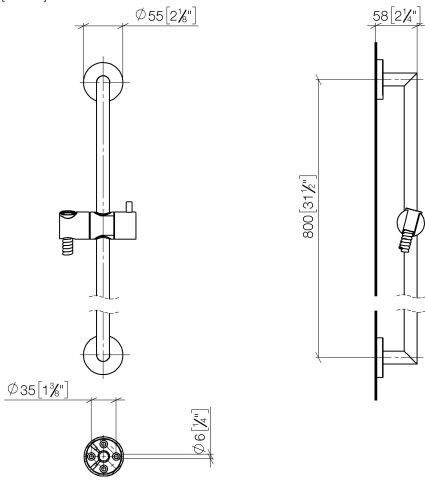

Shower set without hand shower - Brushed Light Gold

TARA

26 413 625

Fits: TARA, META

- slide bar
- Pipe diameter 18 mm
- rosette Ø 55 mm
- gauge 800 mm
- metal shower hose 1750mm with integrated anti-twist protection
- shower hose connector 3/8"
- WRAS 2009048

Required miscellaneous

Concealed wall elbow - 35 085 970 90
 • min. recess depth 90 mm
 • max. recess depth 163 mm

Required miscellaneous

Wall elbow - Brushed Light Gold 28 450 625-27

Required miscellaneous

Slide unit - Brushed Light Gold 12 580 970-27

Required miscellaneous

Hand shower FlowReduce - Brushed Light Gold 28 018 979-27 0010

26 413 625

mm [inches]

Product version from 10/1/2023

Shower set without hand shower - Brushed Light Gold

TARA

26 413 625

Spare parts list

Product version from 10/1/2023

No.	Item Number	Name	Quantity used	Delivery time
	05 17 62 500 00 90	fixing set	9	2