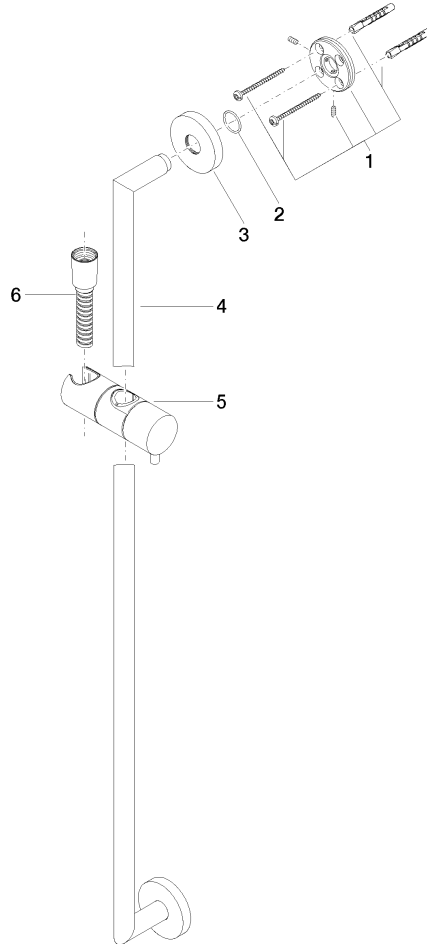

Shower set without hand shower - Brushed Light Gold

TARA

26 413 625

Fits: TARA, META

- slide bar
- Pipe diameter 18 mm
- rosette Ø 55 mm
- gauge 800 mm
- metal shower hose 1750mm with integrated anti-twist protection
- shower hose connector 3/8"
- WRAS 2009048

Required miscellaneous

Concealed wall elbow - 35 085 970 90
 • min. recess depth 90 mm
 • max. recess depth 163 mm

Required miscellaneous

Wall elbow - Brushed Light Gold 28 450 625-27

Required miscellaneous

Slide unit - Brushed Light Gold 12 580 970-27

Required miscellaneous

Hand shower FlowReduce - Brushed Light Gold 28 018 979-27 0010

26 413 625

mm [inches]

Product version from 10/1/2023

Shower set without hand shower - Brushed Light Gold

TARA

26 413 625

Spare parts list

Product version from 10/1/2023

No.	Item Number	Name	Quantity used	Delivery time
	05 17 62 500 00 90	fixing set	9	2