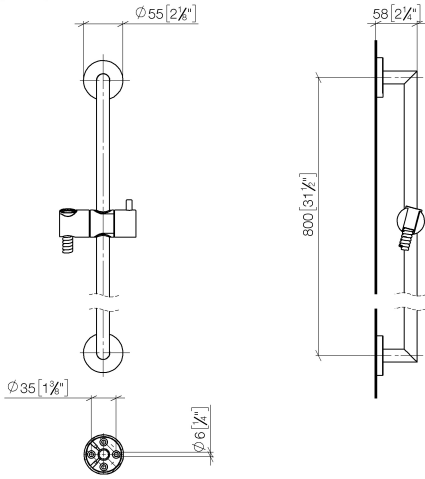

26 413 625

Fits: TARA, META

- slide bar
- Pipe diameter 18 mm
- rosette Ø 55 mm
- gauge 800 mm
- metal shower hose 1750mm with integrated anti-twist protection
- shower hose connector 3/8"
- WRAS 2009048

26 413 625

mm [inches]

Codes & Standards

Scottish Water
Byelaws

UK Water Supply
Regulations

XP P 41-280

Certificates

WRAS_2009