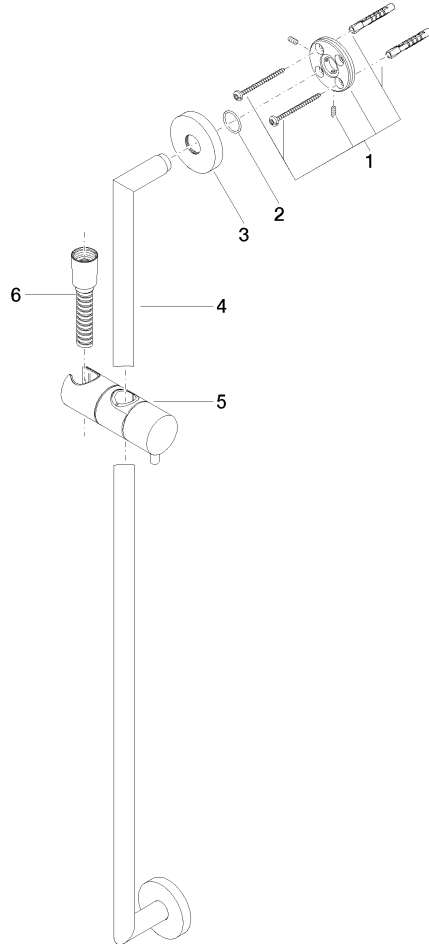

26 413 625

Fits: TARA, META

- slide bar
- Pipe diameter 18 mm
- rosette Ø 55 mm
- gauge 800 mm
- metal shower hose 1750mm with integrated anti-twist protection
- shower hose connector 3/8"
- WRAS 2009048

26 413 625

mm [inches]

Codes & Standards

Scottish Water
Byelaws

UK Water Supply
Regulations

XP P 41-280

Certificates

WRAS_2009

ACS_20 ACC LY

26 413 625

Product version from 10/1/2023

Shower set without hand shower - Brushed Durabross (23kt Gold)

TARA

26 413 625

Spare parts list

Product version from 10/1/2023

No.	Item Number	Name	Quantity used	Delivery time
	05 17 62 500 00 90	fixing set	9	2