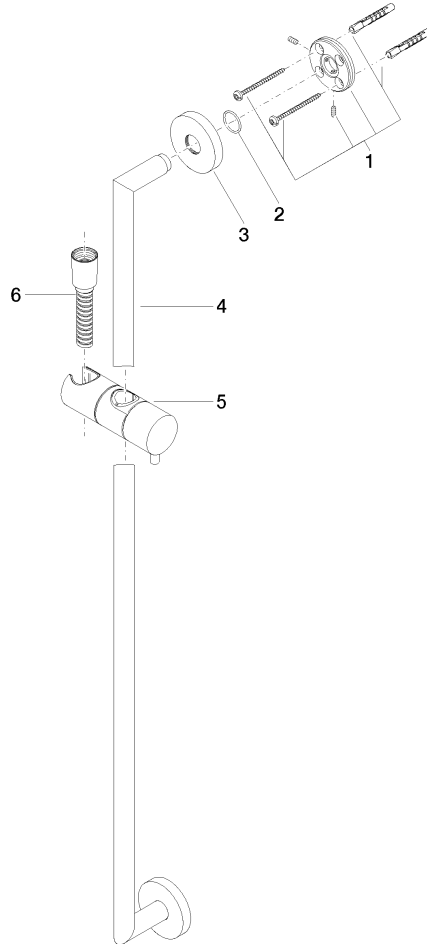

**Shower set without hand shower - Brushed Bronze**

TARA

26 413 625

Fits: TARA, META

- slide bar
- Pipe diameter 18 mm
- rosette Ø 55 mm
- gauge 800 mm
- metal shower hose 1750mm with integrated anti-twist protection
- shower hose connector 3/8"
- WRAS 2009048

26 413 625

mm [inches]

26 413 625

**Product version from 10/1/2023**

Parts for other finishes can be found here: [Chrome](#)

## Shower set without hand shower - Brushed Bronze

TARA

26 413 625

#### Product version from 10/1/2023

No.	Item Number	Name	Quantity used	Delivery time
	05 17 62 500 00 90	fixing set	9	2