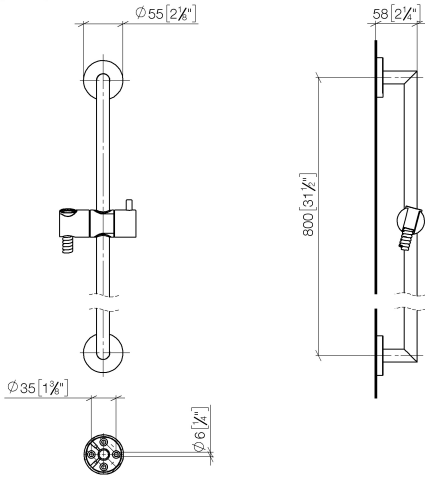

**Shower set without hand shower - Brushed Bronze**

TARA

26 413 625

Fits: TARA, META

- slide bar
- Pipe diameter 18 mm
- rosette Ø 55 mm
- gauge 800 mm
- metal shower hose 1750mm with integrated anti-twist protection
- shower hose connector 3/8"
- WRAS 2009048

26 413 625

mm [inches]

26 413 625

**Product version from 10/1/2023**

Parts for other finishes can be found here: [Chrome](#)

## Shower set without hand shower - Brushed Bronze

TARA

26 413 625

#### Product version from 10/1/2023

No.	Item Number	Name	Quantity used	Delivery time
	05 17 62 500 00 90	fixing set	9	2