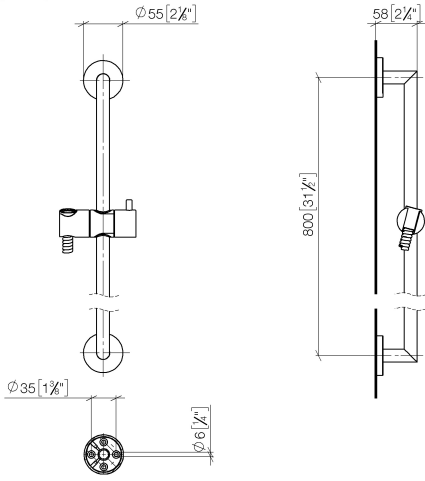

**Shower set without hand shower - Champagne (22kt Gold)**

TARA

26 413 625

Fits: TARA, META

- slide bar
- Pipe diameter 18 mm
- rosette Ø 55 mm
- gauge 800 mm
- metal shower hose 1750mm with integrated anti-twist protection
- shower hose connector 3/8"
- WRAS 2009048

**Recommended miscellaneous**

**Concealed wall elbow -**

35 085 970 90

- max. recess depth 163 mm
- min. recess depth 90 mm

26 413 625

mm [inches]

26 413 625

Product version from 10/1/2023

#### Product version from 10/1/2023

No.	Item Number	Name	Quantity used	Delivery time
	05 17 62 500 00 90	fixing set	9	2