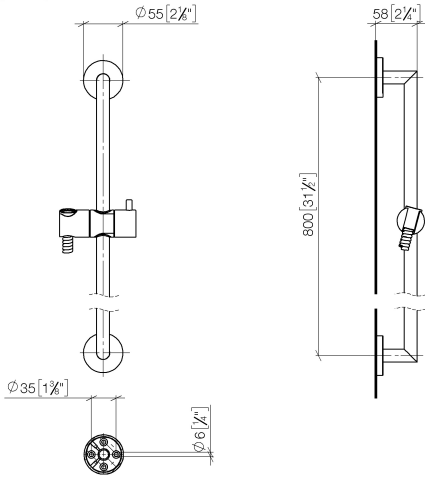

**Shower set without hand shower - Brushed Chrome**

TARA

26 413 625

Fits: TARA, META

- slide bar
- Pipe diameter 18 mm
- rosette Ø 55 mm
- gauge 800 mm
- metal shower hose 1750mm with integrated anti-twist protection
- shower hose connector 3/8"
- WRAS 2009048

26 413 625

mm [inches]

**Codes & Standards**

ASME A112.18.1

cUPC

Scottish Water  
Byelaws

UK Water Supply  
Regulations

XP P 41-280

#### Product version from 10/1/2023

No.	Item Number	Name	Quantity used	Delivery time
	05 17 62 500 00 90	fixing set	9	2