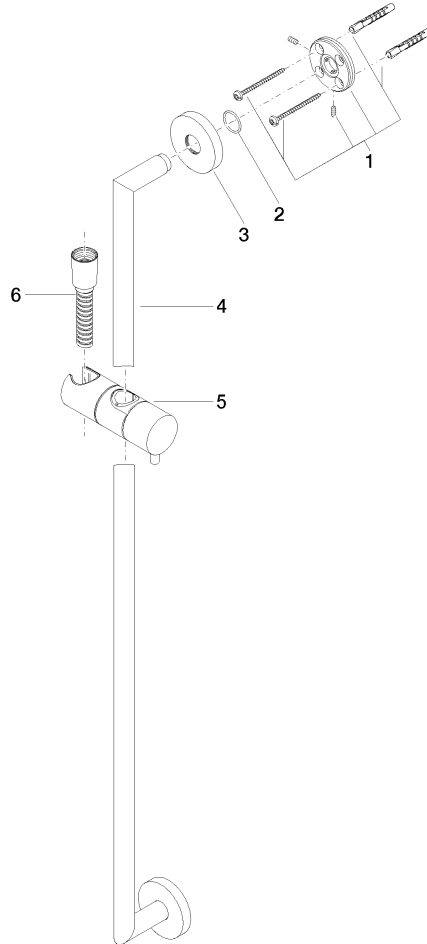

**Shower set without hand shower - Brushed Chrome**

TARA

26 413 625

Fits: TARA, META

- slide bar
- Pipe diameter 18 mm
- rosette Ø 55 mm
- gauge 800 mm
- metal shower hose 1750mm with integrated anti-twist protection
- shower hose connector 3/8"
- WRAS 2009048

26 413 625

mm [inches]

**Codes & Standards**

ASME A112.18.1

cUPC

Scottish Water  
Byelaws

UK Water Supply  
Regulations

XP P 41-280

## Shower set without hand shower - Brushed Chrome

TARA

26 413 625

### Spare parts list