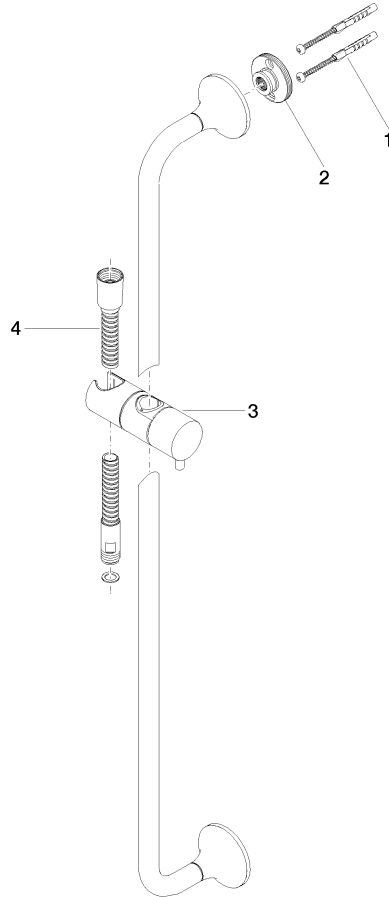

26 413 809

- slide bar
- rosette Ø 60 mm
- gauge 800 mm
- metal shower hose 1700mm with integrated anti-twist protection
- shower hose connector 3/8"
- Pipe diameter 18 mm
- WRAS

This article does not include a hand shower!

Recommended miscellaneous

	VAIA Wall elbow - Platinum	28 450 809-08
--	-----------------------------------	---------------

Required miscellaneous

	Hand shower FlowReduce - Platinum	28 018 979-08 0010
---	--	--------------------

Required miscellaneous

	SERIES-VARIOUS Hand shower FlowReduce - Platinum	28 027 979-08 0010
---	---	--------------------

26 413 809

mm [inches]

Codes & Standards

Scottish Water
Byelaws

UK Water Supply
Regulations

XP P 41-280

Certificates

WRAS_2009

ACS_20 ACC LY

26 413 809

Spare parts list

No.	Item Number	Name	Quantity used	Delivery time
1	05 30 31 025 00 90	fixing set	2	2
2	90 17 20 759 00 90	disc	2	2
3	12 580 970-08	Slide unit - Platinum	1	40
4	28 322 970-08	Metal shower hose 1/2" x 3/8" x 1750 mm - Platinum	1	40