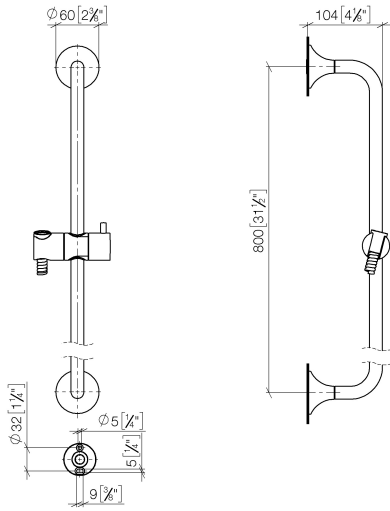

26 413 809

- slide bar
- rosette Ø 60 mm
- gauge 800 mm
- metal shower hose 1700mm with integrated anti-twist protection
- shower hose connector 3/8"
- Pipe diameter 18 mm
- WRAS

This article does not include a hand shower!

Recommended miscellaneous

	VAIA Wall elbow - Platinum	28 450 809-08
--	-----------------------------------	---------------

Required miscellaneous

	Hand shower FlowReduce - Platinum	28 018 979-08 0010
---	--	--------------------

Required miscellaneous

	SERIES-VARIOUS Hand shower FlowReduce - Platinum	28 027 979-08 0010
---	---	--------------------

26 413 809

mm [inches]

Codes & Standards

Scottish Water
Byelaws

UK Water Supply
Regulations

XP P 41-280

Certificates

WRAS_2009

ACS_20 ACC LY

26 413 809

Spare parts list

No.	Item Number	Name	Quantity used	Delivery time
1	05 30 31 025 00 90	fixing set	2	2
2	90 17 20 759 00 90	disc	2	2
3	12 580 970-08	Slide unit - Platinum	1	40
4	28 322 970-08	Metal shower hose 1/2" x 3/8" x 1750 mm - Platinum	1	40