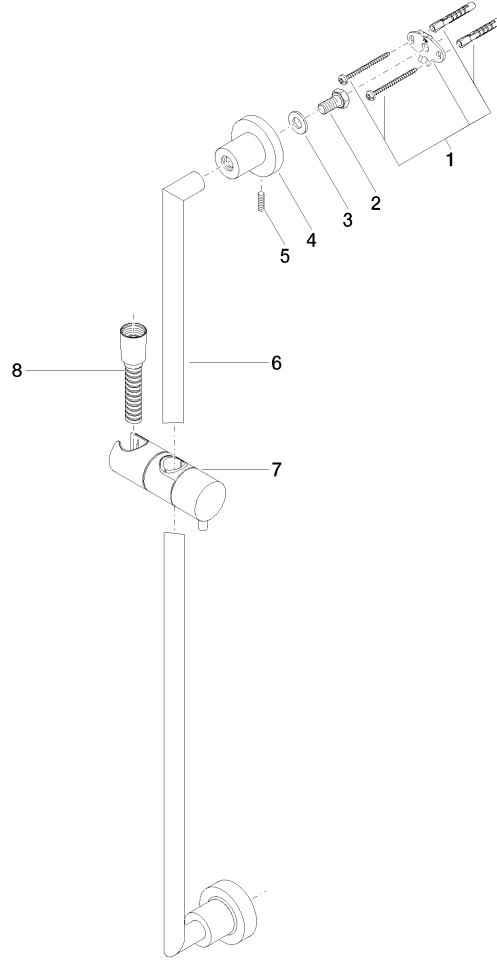

26 413 892

- slide bar
- Pipe diameter 18 mm
- rosettes Ø 55 mm
- gauge 800 mm
- metal shower hose 1750mm with integrated anti-twist protection
- shower hose connector 3/8"
- WRAS 2009048

This article does not include a hand shower!

XP P 41-280

Certificates

IAPMO_4976

WRAS_2009

ACS_20 ACC LY

26 413 892

Product version from 4/1/2024

TARA Shower set without hand shower - Brushed Platinum

TARA

26 413 892

Spare parts list

Product version from 4/1/2024

No.	Item Number	Name	Quantity used	Delivery time
	05 17 20 739 00 90	fixing set	13	2