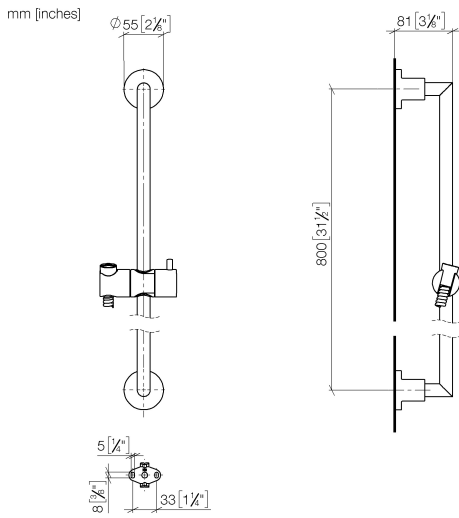

26 413 892

Codes & Standards

ASME A112.18.1

cUPC

Scottish Water
Byelaws

UK Water Supply
Regulations

XP P 41-280

Certificates

IAPMO_4976

WRAS_2009

ACS_20 ACC LY