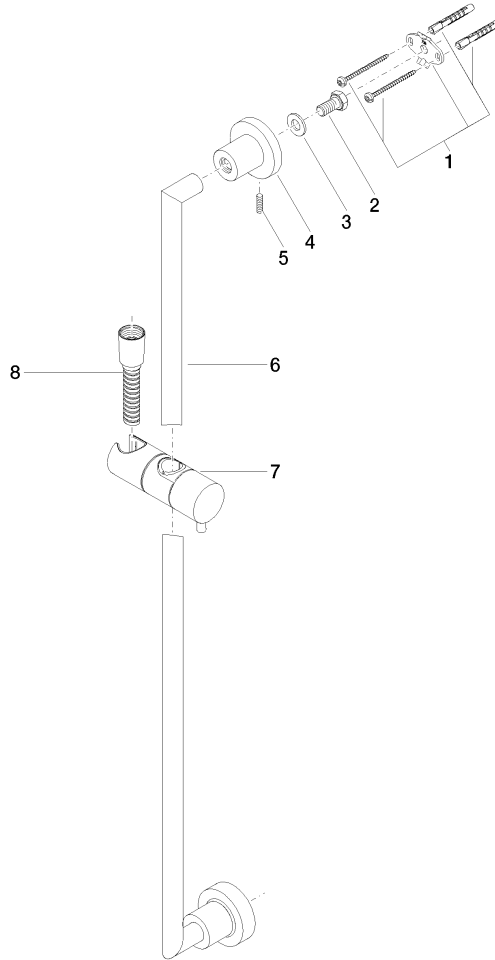

26 413 892 Product version from 4/1/2024

- slide bar
- Pipe diameter 18 mm
- rosettes Ø 55 mm
- gauge 800 mm
- metal shower hose 1750mm with integrated anti-twist protection
- shower hose connector 3/8"
- WRAS

This article does not include a hand shower!

| | | |
|---|--------------------------------|---------------|
|  | Brushed Champagne (22kt Gold) | 26 413 892-46 |
|  | Chrome | 26 413 892-00 |
|  | Brushed Platinum | 26 413 892-06 |
|  | Platinum | 26 413 892-08 |
|  | Dark Chrome | 26 413 892-19 |
|  | Brushed Durabronze (23kt Gold) | 26 413 892-28 |
|  | Matte Black | 26 413 892-33 |
|  | Brushed Bronze | 26 413 892-42 |
|  | Champagne (22kt Gold) | 26 413 892-47 |
|  | Brushed Chrome | 26 413 892-93 |
|  | Brushed Dark Platinum | 26 413 892-99 |

26 413 892 Product version from 4/1/2024

mm [inches]

26 413 892 Product version from 4/1/2024

Parts for other finishes can be found here: [Chrome](#)

Spare parts list

| No. | Item Number | Name | Quantity used | Delivery time |
|-----|--------------------|---|---------------|---------------|
| 1 | 05 17 20 739 00 90 | fixing set | 2 | 2 |
| 2 | 09 30 30 071 90 | screw | 2 | 2 |
| 3 | 09 30 11 046 90 | disc | 2 | 2 |
| 4 | 08 17 89 505-46 | holder | 2 | 30 |
| 5 | 04 31 11 113 00 90 | pin | 2 | 2 |
| 6 | 05 28 22 590 00-46 | bar | 1 | 30 |
| 7 | 12 580 970-46 | Slide unit - Brushed Champagne (22kt Gold) | 1 | 30 |
| 8 | 28 322 970-46 | Metal shower hose 1/2" x 3/8" x 1750 mm - Brushed Champagne (22kt Gold) | 1 | 30 |