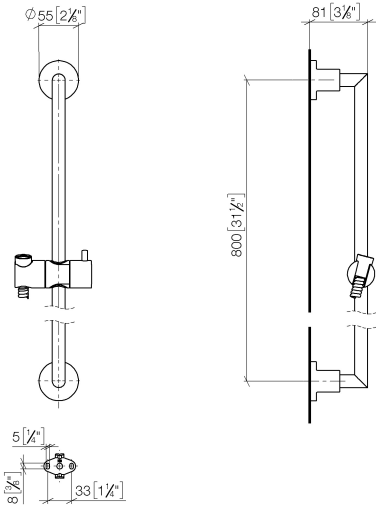

26 413 892 Product version from 4/1/2024

- slide bar
- Pipe diameter 18 mm
- rosettes Ø 55 mm
- gauge 800 mm
- metal shower hose 1750mm with integrated anti-twist protection
- shower hose connector 3/8"
- WRAS

This article does not include a hand shower!

| | | |
|---|--------------------------------|---------------|
|  | Brushed Champagne (22kt Gold) | 26 413 892-46 |
|  | Chrome | 26 413 892-00 |
|  | Brushed Platinum | 26 413 892-06 |
|  | Platinum | 26 413 892-08 |
|  | Dark Chrome | 26 413 892-19 |
|  | Brushed Durabronze (23kt Gold) | 26 413 892-28 |
|  | Matte Black | 26 413 892-33 |
|  | Brushed Bronze | 26 413 892-42 |
|  | Champagne (22kt Gold) | 26 413 892-47 |
|  | Brushed Chrome | 26 413 892-93 |
|  | Brushed Dark Platinum | 26 413 892-99 |

26 413 892 Product version from 4/1/2024

mm [inches]

26 413 892 Product version from 4/1/2024

Parts for other finishes can be found here: [Chrome](#)

Spare parts list

| No. | Item Number | Name | Quantity used | Delivery time |
|-----|--------------------|---|---------------|---------------|
| 1 | 05 17 20 739 00 90 | fixing set | 2 | 2 |
| 2 | 09 30 30 071 90 | screw | 2 | 2 |
| 3 | 09 30 11 046 90 | disc | 2 | 2 |
| 4 | 08 17 89 505-46 | holder | 2 | 30 |
| 5 | 04 31 11 113 00 90 | pin | 2 | 2 |
| 6 | 05 28 22 590 00-46 | bar | 1 | 30 |
| 7 | 12 580 970-46 | Slide unit - Brushed Champagne (22kt Gold) | 1 | 30 |
| 8 | 28 322 970-46 | Metal shower hose 1/2" x 3/8" x 1750 mm - Brushed Champagne (22kt Gold) | 1 | 30 |