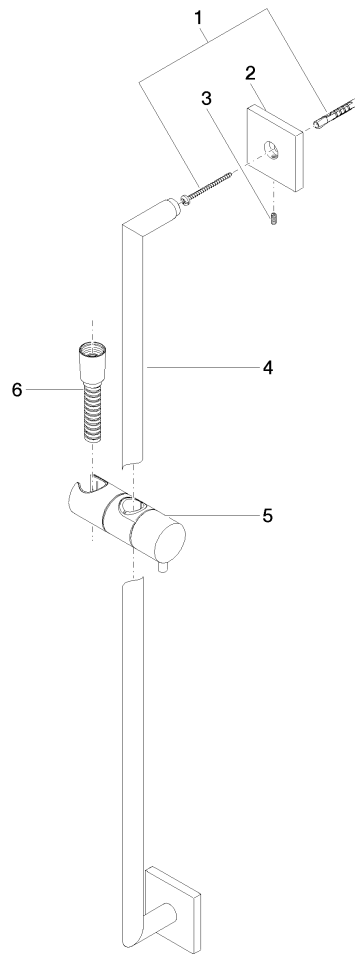

Shower set without hand shower - Chrome

IMO

26 413 980 Product version from 6/1/2024

Fits: IMO, MEM, CL.1, CYO

- slide bar
- Pipe diameter 18 mm
- rosette 60 x 60 mm
- gauge 800 mm
- metal shower hose 1750mm with integrated anti-twist protection
- shower hose connector 3/8"
- WRAS

Shower set without hand shower - Chrome

IMO

26 413 980 Product version from 6/1/2024

Recommended miscellaneous

	Concealed wall elbow - •max. recess depth mm •min. recess depth mm	35 085 970 90
---	---	---------------

26 413 980 Product version from 6/1/2024

mm [inches]

Codes & Standards

Scottish Water
Byelaws

UK Water Supply
Regulations

XP P 41-280

Certificates

WRAS_2009

ACS_20 ACC LY

Spare parts list

No.	Item Number	Name	Quantity used	Delivery time
1	05 30 31 025 00 90	fixing set	2	2
2	08 17 98 507-00	holder	2	10
3	09 31 11 061 90	pin	2	2
4	05 28 22 590 01-00	bar	1	10
5	12 580 970-00	Slide unit - Chrome	1	10
6	28 322 970-00	Metal shower hose 1/2" x 3/8" x 1750 mm - Chrome	1	2