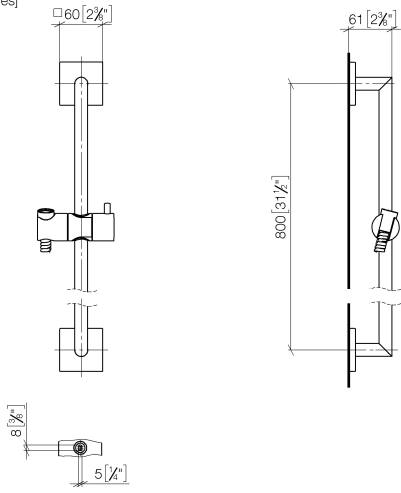

Shower set without hand shower - Chrome

IMO

26 413 980 Product version from 6/1/2024

Fits: IMO, MEM, CL.1, CYO

- slide bar
- Pipe diameter 18 mm
- rosette 60 x 60 mm
- gauge 800 mm
- metal shower hose 1750mm with integrated anti-twist protection
- shower hose connector 3/8"
- WRAS

26 413 980 Product version from 6/1/2024

mm [inches]

Codes & Standards

Scottish Water
Byelaws

UK Water Supply
Regulations

XP P 41-280

Certificates

WRAS_2009

ACS_20 ACC LY

Spare parts list

No.	Item Number	Name	Quantity used	Delivery time
1	05 30 31 025 00 90	fixing set	2	2
2	08 17 98 507-00	holder	2	10
3	09 31 11 061 90	pin	2	2
4	05 28 22 590 01-00	bar	1	10
5	12 580 970-00	Slide unit - Chrome	1	10
6	28 322 970-00	Metal shower hose 1/2" x 3/8" x 1750 mm - Chrome	1	2