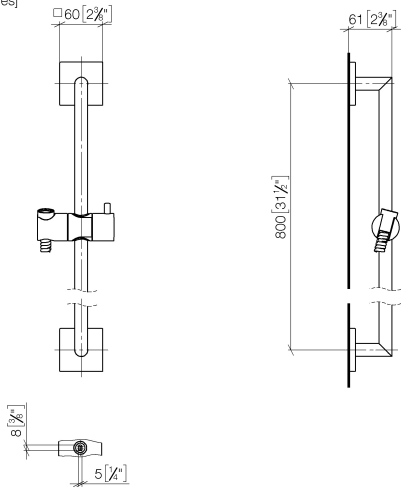

26 413 980 Product version from 6/1/2024

mm [inches]

Codes & Standards

Scottish Water
Byelaws

UK Water Supply
Regulations

XP P 41-280

Certificates

WRAS_2009

ACS_20 ACC LY