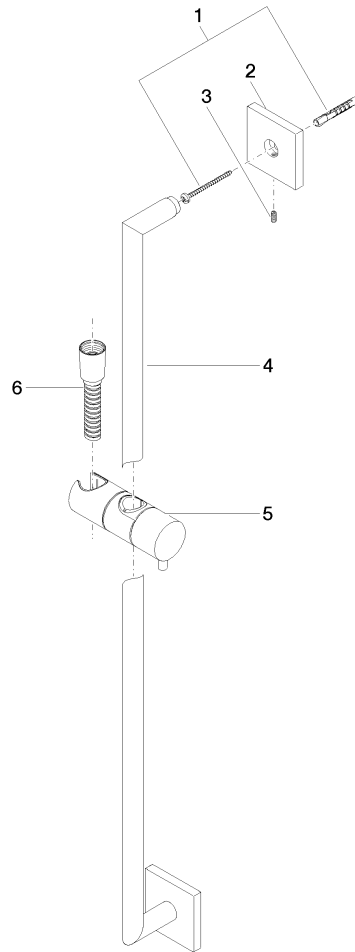

Shower set without hand shower - Platinum

IMO

26 413 980 Product version from 6/1/2024

Fits: IMO, MEM, CL.1, CYO

- slide bar
- Pipe diameter 18 mm
- rosette 60 x 60 mm
- gauge 800 mm
- metal shower hose 1750mm with integrated anti-twist protection
- shower hose connector 3/8"
- WRAS

26 413 980 Product version from 6/1/2024

Recommended miscellaneous

	Concealed wall elbow - ●max. recess depth mm ●min. recess depth mm	35 085 970 90
---	---	---------------

Required miscellaneous

	Hand shower - Platinum	28 016 979-08
---	-------------------------------	---------------

Required miscellaneous

	SERIES-VARIOUS Hand shower FlowReduce - Platinum	28 029 979-08 0010
---	---	-----------------------

26 413 980 Product version from 6/1/2024

mm [inches]

Codes & Standards

Scottish Water
Byelaws

UK Water Supply
Regulations

XP P 41-280

Certificates

WRAS_2009

ACS_20 ACC LY

Spare parts list

No.	Item Number	Name	Quantity used	Delivery time
1	05 30 31 025 00 90	fixing set	2	2
2	08 17 98 507-08	holder	2	40
3	09 31 11 061 90	pin	2	2
4	05 28 22 590 01-08	bar	1	40
5	12 580 970-08	Slide unit - Platinum	1	40
6	28 322 970-08	Metal shower hose 1/2" x 3/8" x 1750 mm - Platinum	1	40