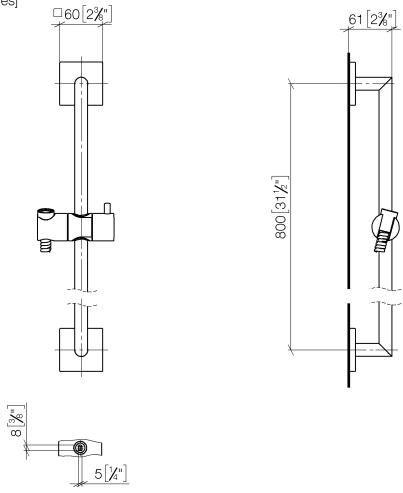

Shower set without hand shower - Dark Chrome

IMO

26 413 980

Fits: IMO, MEM, CL.1, CYO

- slide bar
- Pipe diameter 18 mm
- rosette 60 x 60 mm
- gauge 800 mm
- metal shower hose 1750mm with integrated anti-twist protection
- shower hose connector 3/8"
- WRAS

26 413 980

mm [inches]

26 413 980