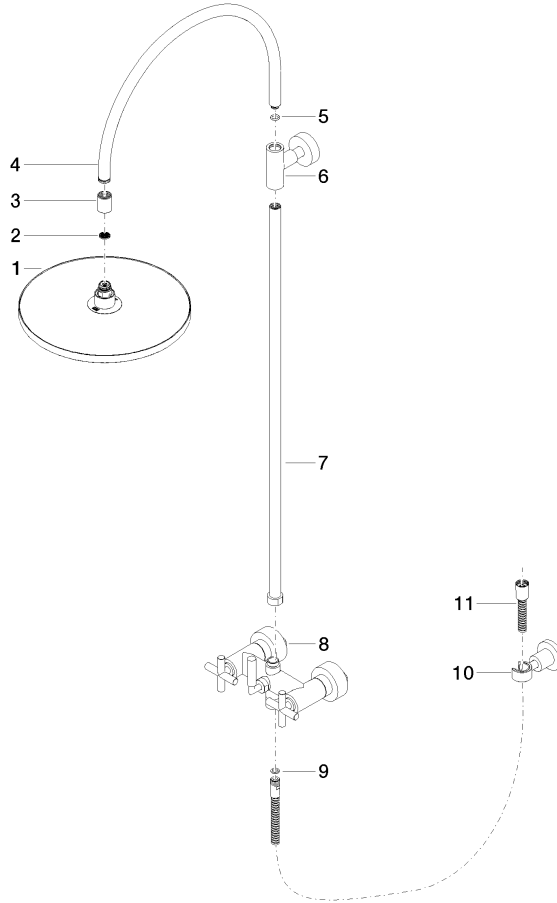

TARA Showerpipe with shower mixer without hand shower 300 mm - Matte Black

26 622 892 Product version from 4/1/2024

- shower with fixed riser projection 420mm
- overhead shower: rain flow
- rain shower Ø 300 mm
- rain shower with anti-scale system
- max. rainshower flow 14 l/min
- Function from: 10 l/min
- rotary diverter for fixed-riser shower/hand shower
- height of fittings up to rain shower (bottom edge) 850mm
- height of fittings up to top edge of elbow 1167mm
- rosette for shower holder Ø 55mm
- rosette for wall mounting Ø 57mm
- rosette for shower mixer Ø 65mm
- gauge 150 mm - 13 mm
- 1500 mm metal shower hose
- 1/2" connection
- Pipe diameter 20 mm
- quick clearing

TARA Showerpipe with shower mixer without hand shower 300 mm - Matte Black

26 622 892 Product version from 4/1/2024

mm [inches]

1.10

Flow rate chart

Codes & Standards

DIN 4109

EN 1717

ISO 3822

Ü-Zeichen

TARA Showerpipe with shower mixer without hand shower 300 mm - Matte Black

26 622 892 Product version from 4/1/2024

Certificates

Belgaqua_24-004-2 LGA_38

TARA Showerpipe with shower mixer without hand shower 300 mm - Matte Black

26 622 892 Product version from 4/1/2024

Parts for other finishes can be found here: [Chrome](#)

Spare parts list

No.	Item Number	Name	Quantity used	Delivery time
1	04 12 05 091 00-33	shower	1	30
2	09 23 01 039 90	sieve	1	2
3	09 24 03 177 20-33	adaptor	1	30
4	04 28 22 097 20-33	spout	1	30
5	90 14 10 011 00 90	seal	1	2
6	90 17 11 037 00-33	holder	1	-
Spare part can no longer be ordered, please order the replacement item				
7	90 28 22 096 00-33	pipe	1	30
8	04 17 10 020 01-33	fitting	1	30
9	90 14 20 026 00 90	seal	1	2
10	28 050 892-33	TARA Wall bracket - Matte Black	1	10
11	28 304 970-33	Metal shower hose 1/2" x 3/8" x 1500 mm - Matte Black	1	30