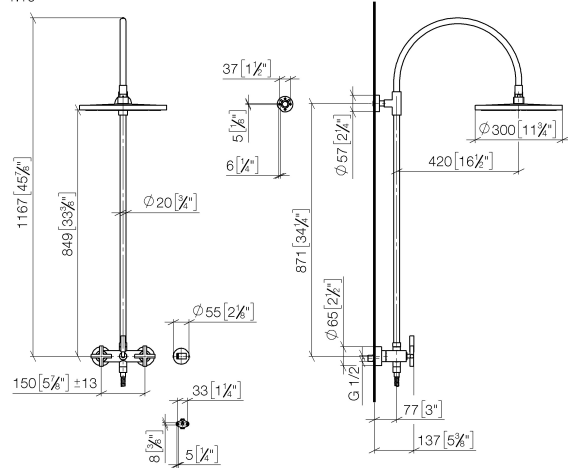

TARA Showerpipe with shower mixer without hand shower 300 mm - Matte Black

26 622 892 Product version from 4/1/2024

- shower with fixed riser projection 420mm
- overhead shower: rain flow
- rain shower Ø 300 mm
- rain shower with anti-scale system
- max. rainshower flow 14 l/min
- Function from: 10 l/min
- rotary diverter for fixed-riser shower/hand shower
- height of fittings up to rain shower (bottom edge) 850mm
- height of fittings up to top edge of elbow 1167mm
- rosette for shower holder Ø 55mm
- rosette for wall mounting Ø 57mm
- rosette for shower mixer Ø 65mm
- gauge 150 mm - 13 mm
- 1500 mm metal shower hose
- 1/2" connection
- Pipe diameter 20 mm
- quick clearing

TARA Showerpipe with shower mixer without hand shower 300 mm - Matte Black

26 622 892 Product version from 4/1/2024

mm [inches]

1.10

Flow rate chart

Codes & Standards

DIN 4109

EN 1717

ISO 3822

Ü-Zeichen

TARA Showerpipe with shower mixer without hand shower 300 mm - Matte Black

26 622 892 Product version from 4/1/2024

Certificates

Belgaqua_24-004-2 LGA_38

TARA Showerpipe with shower mixer without hand shower 300 mm - Matte Black

26 622 892 Product version from 4/1/2024

Parts for other finishes can be found here: [Chrome](#)

Spare parts list

No.	Item Number	Name	Quantity used	Delivery time
1	04 12 05 091 00-33	shower	1	30
2	09 23 01 039 90	sieve	1	2
3	09 24 03 177 20-33	adaptor	1	30
4	04 28 22 097 20-33	spout	1	30
5	90 14 10 011 00 90	seal	1	2
6	90 17 11 037 00-33	holder	1	-
Spare part can no longer be ordered, please order the replacement item				
7	90 28 22 096 00-33	pipe	1	30
8	04 17 10 020 01-33	fitting	1	30
9	90 14 20 026 00 90	seal	1	2
10	28 050 892-33	TARA Wall bracket - Matte Black	1	10
11	28 304 970-33	Metal shower hose 1/2" x 3/8" x 1500 mm - Matte Black	1	30