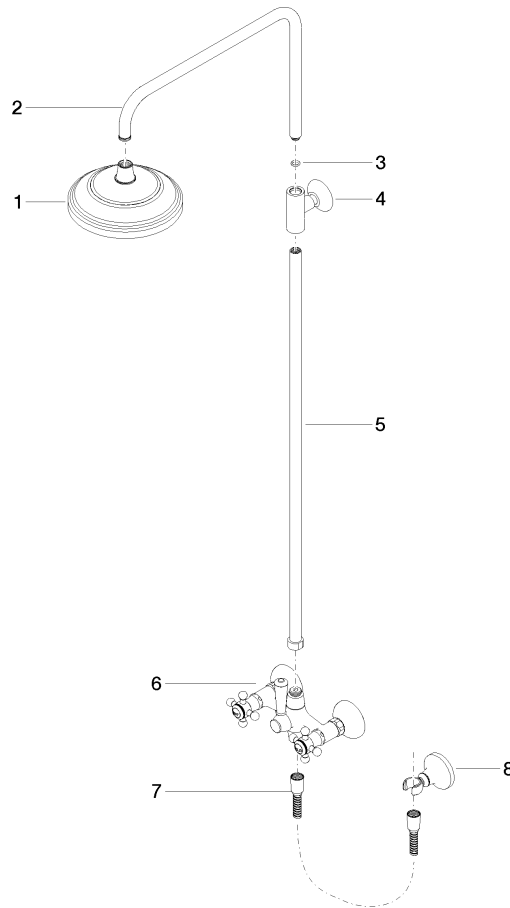

26 632 360

- shower with fixed riser projection 420mm
- overhead shower: rain flow
- rain shower Ø 200 mm
- max. rainshower flow 14 l/min
- Function from: 8 l/min
- rotary diverter for fixed-riser shower/hand shower
- height of fittings up to top edge of elbow 1180mm
- height of fittings up to rain shower (bottom edge) 1009mm
- rosette for shower holder Ø 66mm
- rosette for wall mounting Ø 70mm
- rosette for shower mixer Ø 60mm
- gauge 150 mm - 13 mm
- metal shower hose 1250mm with integrated anti-twist protection
- 1/2" connection
- Pipe diameter 20 mm
- This product can help a building meet the requirements of Green Building Rating Systems, e.g. LEED®, BREEAM®, DGNB

**Required miscellaneous**

- MADISON Hand shower - Chrome** 28 002 978-00
- spray head Ø 95mm
  - Hand shower see page {PAGE}
  - Three settings: COMPACT RAIN, COMPACT SOFT FLOW, COMPACT AQUAPRESSURE FLOW, max. flow rate l/min (at 3 bar)

**Required miscellaneous**

- MADISON Metal hand shower with porcelain insert (white) FlowReduce - Chrome** 28 002 970-00 0010

**Required miscellaneous**

- MADISON Hand shower FlowReduce - Chrome** 28 002 978-00 0010
- spray head Ø 95mm
  - Hand shower see page {PAGE}
  - Three settings: COMPACT RAIN, COMPACT SOFT FLOW, COMPACT AQUAPRESSURE FLOW, max. flow rate l/min (at 3 bar)

26 632 360

mm [inches]

**Flow rate chart**

**Certificates**

Belgaqua\_21-023- WRAS\_2204012.  
27\_8.

26 632 360

Spare parts list

No.	Item Number	Name	Quantity used	Delivery time
1	04 12 05 038 01-00	shower	1	60
2	04 28 22 101 20-00	spout	1	10
3	90 14 10 011 00 90	seal	1	2
4	90 17 11 033 00-00	holder	1	10
5	90 28 22 096 00-00	pipe	1	10
6	04 17 10 001 00-00	fitting	1	60
7	28 104 970-00	Metal shower hose 1/2" x 1/2" x 1250 mm - Chrome	1	2
8	28 050 410-00	holder	1	60