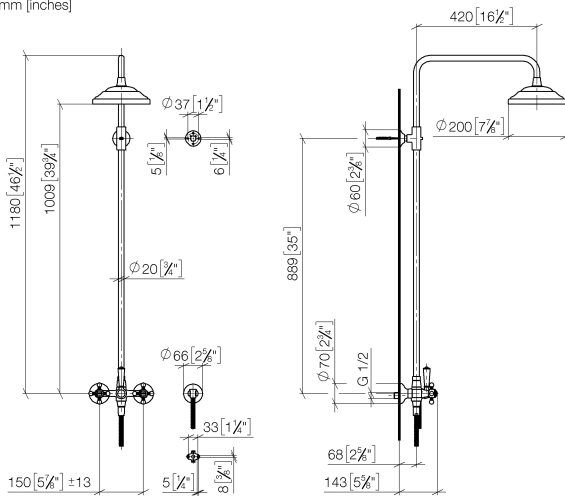

26 632 360

- shower with fixed riser projection 420mm
- overhead shower: rain flow
- rain shower Ø 200 mm
- max. rainshower flow 14 l/min
- Function from: 8 l/min
- rotary diverter for fixed-riser shower/hand shower
- height of fittings up to top edge of elbow 1180mm
- height of fittings up to rain shower (bottom edge) 1009mm
- rosette for shower holder Ø 66mm
- rosette for wall mounting Ø 70mm
- rosette for shower mixer Ø 60mm
- gauge 150 mm - 13 mm
- metal shower hose 1250mm with integrated anti-twist protection
- 1/2" connection
- Pipe diameter 20 mm
- This product can help a building meet the requirements of Green Building Rating Systems, e.g. LEED®, BREEAM®, DGNB

**Required miscellaneous**

- MADISON Hand shower - Chrome** 28 002 978-00
- spray head Ø 95mm
  - Hand shower see page {PAGE}
  - Three settings: COMPACT RAIN, COMPACT SOFT FLOW, COMPACT AQUAPRESSURE FLOW, max. flow rate l/min (at 3 bar)

**Required miscellaneous**

- MADISON Metal hand shower with porcelain insert (white) FlowReduce - Chrome** 28 002 970-00 0010

**Required miscellaneous**

- MADISON Hand shower FlowReduce - Chrome** 28 002 978-00 0010
- spray head Ø 95mm
  - Hand shower see page {PAGE}
  - Three settings: COMPACT RAIN, COMPACT SOFT FLOW, COMPACT AQUAPRESSURE FLOW, max. flow rate l/min (at 3 bar)

26 632 360

mm [inches]

**Flow rate chart**

**Certificates**

Belgaqua\_21-023- WRAS\_2204012.  
27\_8.

26 632 360

Spare parts list

No.	Item Number	Name	Quantity used	Delivery time
1	04 12 05 038 01-00	shower	1	60
2	04 28 22 101 20-00	spout	1	10
3	90 14 10 011 00 90	seal	1	2
4	90 17 11 033 00-00	holder	1	10
5	90 28 22 096 00-00	pipe	1	10
6	04 17 10 001 00-00	fitting	1	60
7	28 104 970-00	Metal shower hose 1/2" x 1/2" x 1250 mm - Chrome	1	2
8	28 050 410-00	holder	1	60