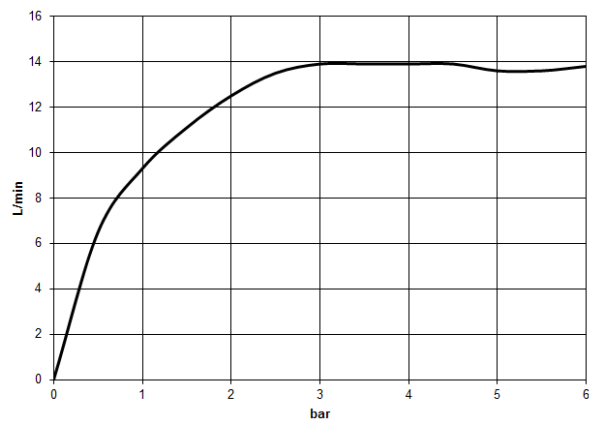

26 632 360

- shower with fixed riser projection 420mm
- overhead shower: rain flow
- rain shower Ø 200 mm
- max. rainshower flow 14 l/min
- Function from: 8 l/min
- rotary diverter for fixed-riser shower/hand shower
- height of fittings up to top edge of elbow 1180mm
- height of fittings up to rain shower (bottom edge) 1009mm
- rosette for shower holder Ø 66mm
- rosette for wall mounting Ø 70mm
- rosette for shower mixer Ø 60mm
- gauge 150 mm - 13 mm
- metal shower hose 1250mm with integrated anti-twist protection
- 1/2" connection
- Pipe diameter 20 mm
- This product can help a building meet the requirements of Green Building Rating Systems, e.g. LEED®, BREEAM®, DGNB

**Required miscellaneous**

- MADISON Hand shower - Chrome** 28 002 978-00
- spray head Ø 95mm
  - Hand shower see page {PAGE}
  - Three settings: COMPACT RAIN, COMPACT SOFT FLOW, COMPACT AQUAPRESSURE FLOW, max. flow rate l/min (at 3 bar)

**Required miscellaneous**

- MADISON Metal hand shower with porcelain insert (white) FlowReduce - Chrome** 28 002 970-00 0010

**Required miscellaneous**

- MADISON Hand shower FlowReduce - Chrome** 28 002 978-00 0010
- spray head Ø 95mm
  - Hand shower see page {PAGE}
  - Three settings: COMPACT RAIN, COMPACT SOFT FLOW, COMPACT AQUAPRESSURE FLOW, max. flow rate l/min (at 3 bar)

26 632 360

mm [inches]

**Flow rate chart**

**Certificates**

Belgaqua\_21-023- WRAS\_2204012.  
27\_8.

26 632 360

Spare parts list

No.	Item Number	Name	Quantity used	Delivery time
1	04 12 05 038 01-00	shower	1	60
2	04 28 22 101 20-00	spout	1	10
3	90 14 10 011 00 90	seal	1	2
4	90 17 11 033 00-00	holder	1	10
5	90 28 22 096 00-00	pipe	1	10
6	04 17 10 001 00-00	fitting	1	60
7	28 104 970-00	Metal shower hose 1/2" x 1/2" x 1250 mm - Chrome	1	2
8	28 050 410-00	holder	1	60