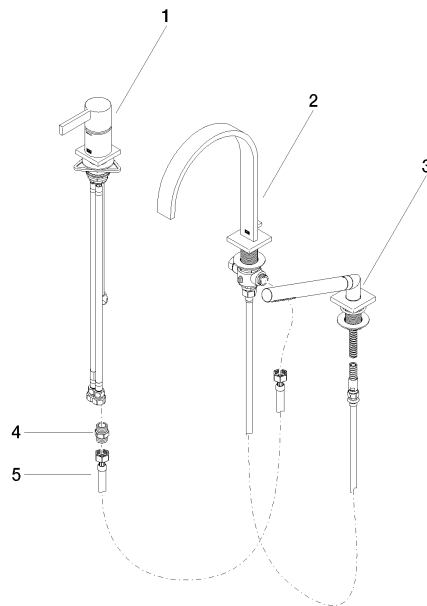

MEM Three-hole single-lever bath mixer for bath rim or tile edge installation - Brushed Dark Platinum

MEM

27 412 782

- 220mm projection
- spout: rectangular normal flow
- max. flow 20.4 l/min at 3 bar flow pressure
- Hand shower: COMPACT RAIN, max. flow rate 6.8 l/min (at 3 bar)
- complete hand shower set with anti-scale system
- automatic bath/shower diverter
- height of mixer 300 mm
- height up to aerator 170 mm
- hole diameter spout 32 mm
- single-lever mixer hole diameter 35 mm
- hole diameter for complete hand shower set 32 mm
- rosette for mixer 60 x 60mm
- rosette for spout 60 x 60mm
- rosette for complete hand shower set 60 x 60mm
- metal shower hose 2250mm with integrated anti-twist protection

Recommended miscellaneous

**Decorative caps for Perfecto -
Brushed Dark Platinum** 12 801 970-99
•1 pair

**MEM Three-hole single-lever bath mixer for bath rim or tile edge installation -
Brushed Dark Platinum**

MEM

27 412 782
mm [inches]

Flow rate chart

Certificates

Belgaqua_19_80_27. LGA_29730.

IAPMO_4976 (4).

Belgaqua_24-008-
27_4.

27 412 782

Spare parts list

No.	Item Number	Name	Quantity used	Delivery time
1	29 300 670-99	Single-lever bath mixer for bath rim or tile edge installation - Brushed Dark Platinum	1	30
2	13 512 782-99	spout	1	60
3	27 702 980-99	Hand shower set for bath rim or tile edge installation - Brushed Dark Platinum	1	30
4	90 24 03 168 00 90	nipple	1	2
5	12 502 970 90	High pressure hose 1/2" x 1/2" x 400 mm -	1	2