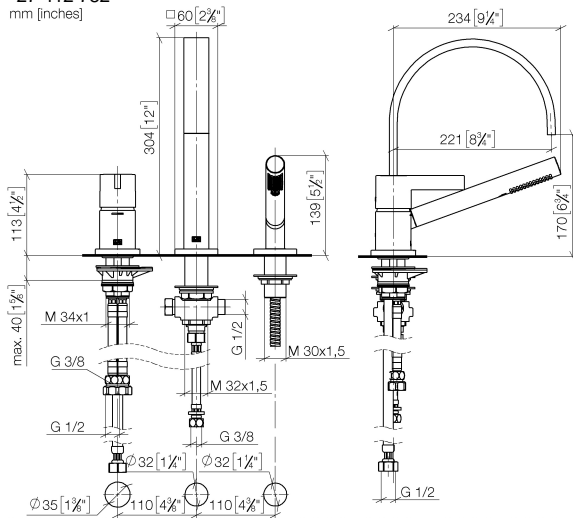

MEM Three-hole single-lever bath mixer for bath rim or tile edge installation - Brushed Dark Platinum

MEM

27 412 782

- 220mm projection
- spout: rectangular normal flow
- max. flow 20.4 l/min at 3 bar flow pressure
- Hand shower: COMPACT RAIN, max. flow rate 6.8 l/min (at 3 bar)
- complete hand shower set with anti-scale system
- automatic bath/shower diverter
- height of mixer 300 mm
- height up to aerator 170 mm
- hole diameter spout 32 mm
- single-lever mixer hole diameter 35 mm
- hole diameter for complete hand shower set 32 mm
- rosette for mixer 60 x 60mm
- rosette for spout 60 x 60mm
- rosette for complete hand shower set 60 x 60mm
- metal shower hose 2250mm with integrated anti-twist protection

Recommended miscellaneous

**Decorative caps for Perfecto -
Brushed Dark Platinum** 12 801 970-99
•1 pair

**MEM Three-hole single-lever bath mixer for bath rim or tile edge installation -
Brushed Dark Platinum**

MEM

27 412 782
mm [inches]

Flow rate chart

Certificates

Belgaqua_19_80_27. LGA_29730.

IAPMO_4976 (4).

Belgaqua_24-008-
27_4.

27 412 782

Spare parts list

No.	Item Number	Name	Quantity used	Delivery time
1	29 300 670-99	Single-lever bath mixer for bath rim or tile edge installation - Brushed Dark Platinum	1	30
2	13 512 782-99	spout	1	60
3	27 702 980-99	Hand shower set for bath rim or tile edge installation - Brushed Dark Platinum	1	30
4	90 24 03 168 00 90	nipple	1	2
5	12 502 970 90	High pressure hose 1/2" x 1/2" x 400 mm -	1	2