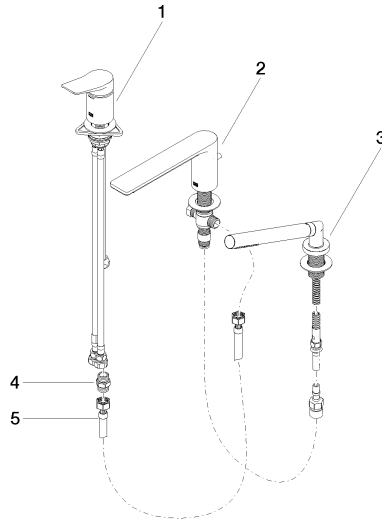

**LISSÉ Three-hole single-lever bath mixer for bath rim or tile edge installation -
Brushed Platinum**

LISSÉ

27 412 845

- spout: circular, air-enriched flow
- max. flow 16.9 l/min at 3 bar flow pressure
- Hand shower: COMPACT RAIN, max. flow rate 6.8 l/min (at 3 bar)
- complete hand shower set with anti-scale system
- 200mm projection
- automatic bath/shower diverter
- height of mixer 141 mm
- height up to aerator 88 mm
- hole diameter spout 32 mm
- hole diameter single-lever mixer 35 mm
- hole diameter for complete hand shower set 32 mm
- rosette for complete hand shower set Ø 50mm
- metal shower hose 1750mm with integrated anti-twist protection

Recommended miscellaneous

Perfecto installation kit - 12 614 970 90

Recommended miscellaneous

**Decorative caps for Perfecto -
Brushed Platinum** 12 801 970-06
• 1 pair

Flow rate chart

Certificates

IAPMO_4976 (5). Belgaqua_19_80_27. LGA_29731.

Belgaqua_24-008-27_4.

27 412 845

Spare parts list

No.	Item Number	Name	Quantity used	Delivery time
1	29 300 845-06	connection	1	60
2	13 512 845-06	spout	1	60
3	27 702 979-06	Hand shower set for bath rim or tile edge installation - Brushed Platinum	1	10
4	90 24 03 168 00 90	nipple	1	2
5	12 502 970 90	High pressure hose 1/2" x 1/2" x 400 mm -	1	2