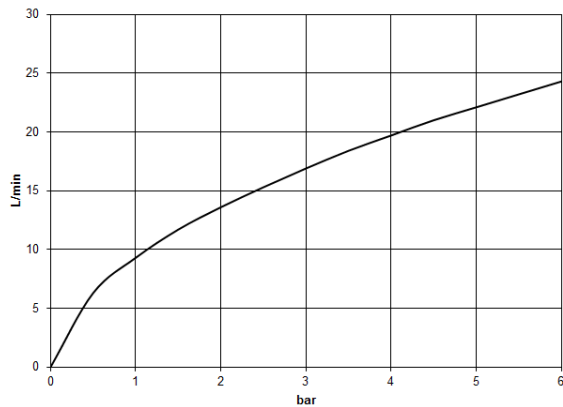

Certificates

IAPMO_4976 (5). Belgaqua_19_80_27. LGA_29731.

Belgaqua_24-008-27_4.