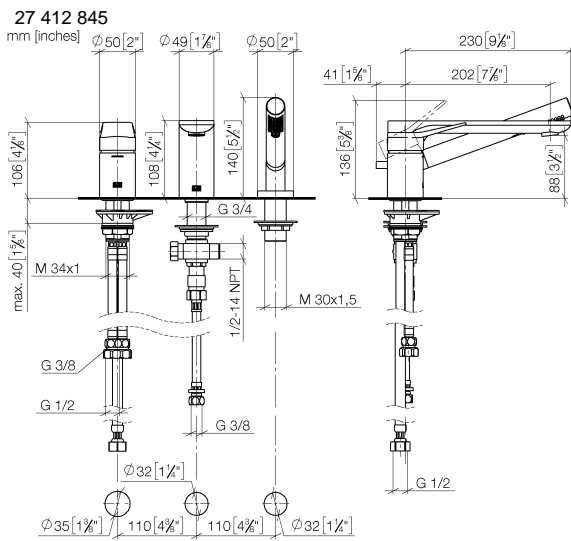

**LISSÉ Three-hole single-lever bath mixer for bath rim or tile edge installation -
Brushed Chrome**

LISSÉ

27 412 845

- spout: circular, air-enriched flow
- max. flow 16.9 l/min at 3 bar flow pressure
- Hand shower: COMPACT RAIN, max. flow rate 6.8 l/min (at 3 bar)
- complete hand shower set with anti-scale system
- 200mm projection
- automatic bath/shower diverter
- height of mixer 141 mm
- height up to aerator 88 mm
- hole diameter spout 32 mm
- hole diameter single-lever mixer 35 mm
- hole diameter for complete hand shower set 32 mm
- rosette for complete hand shower set Ø 50mm
- metal shower hose 1750mm with integrated anti-twist protection

Recommended miscellaneous

Perfecto installation kit - 12 614 970 90

Recommended miscellaneous

**Decorative caps for Perfecto -
Brushed Chrome** 12 801 970-93
• 1 pair

Flow rate chart

Certificates

Belgaqua_19_80_27. IAPMO_4976 (2). LGA_29731.

Belgaqua_24-008-27_4.

27 412 845

Spare parts list

No.	Item Number	Name	Quantity used	Delivery time
1	29 300 845-93	connection	1	60
2	13 512 845-93	spout	1	-
Spare part can no longer be ordered, please order the replacement item				
3	27 702 979-93	Hand shower set for bath rim or tile edge installation - Brushed Chrome	1	20
4	90 24 03 168 00 90	nipple	1	2
5	12 502 970 90	High pressure hose 1/2" x 1/2" x 400 mm -	1	2