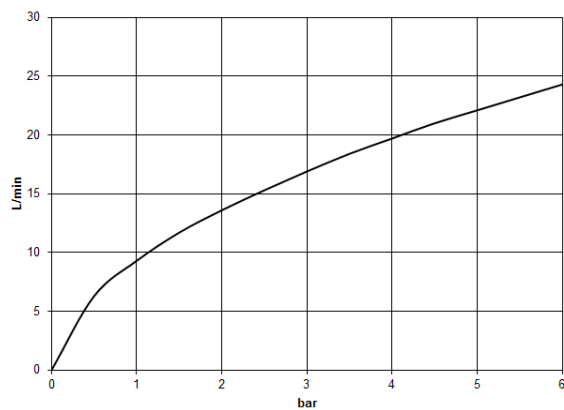

Certificates

Belgaqua_19_80_27. IAPMO_4976 (2). LGA_29731.

Belgaqua_24-008-27_4.