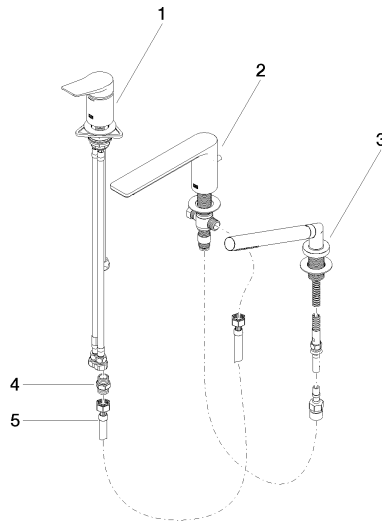

**LISSÉ Three-hole single-lever bath mixer for bath rim or tile edge installation -
Brushed Chrome**

LISSÉ

27 412 845

- spout: circular, air-enriched flow
- max. flow 16.9 l/min at 3 bar flow pressure
- Hand shower: COMPACT RAIN, max. flow rate 6.8 l/min (at 3 bar)
- complete hand shower set with anti-scale system
- 200mm projection
- automatic bath/shower diverter
- height of mixer 141 mm
- height up to aerator 88 mm
- hole diameter spout 32 mm
- hole diameter single-lever mixer 35 mm
- hole diameter for complete hand shower set 32 mm
- rosette for complete hand shower set Ø 50mm
- metal shower hose 1750mm with integrated anti-twist protection

Recommended miscellaneous

Perfecto installation kit - 12 614 970 90

Recommended miscellaneous

**Decorative caps for Perfecto -
Brushed Chrome** 12 801 970-93
• 1 pair

Flow rate chart

Certificates

Belgaqua_19_80_27. IAPMO_4976 (2). LGA_29731.

Belgaqua_24-008-27_4.

27 412 845

Spare parts list

No.	Item Number	Name	Quantity used	Delivery time
1	29 300 845-93	connection	1	60
2	13 512 845-93	spout	1	-
Spare part can no longer be ordered, please order the replacement item				
3	27 702 979-93	Hand shower set for bath rim or tile edge installation - Brushed Chrome	1	20
4	90 24 03 168 00 90	nipple	1	2
5	12 502 970 90	High pressure hose 1/2" x 1/2" x 400 mm -	1	2