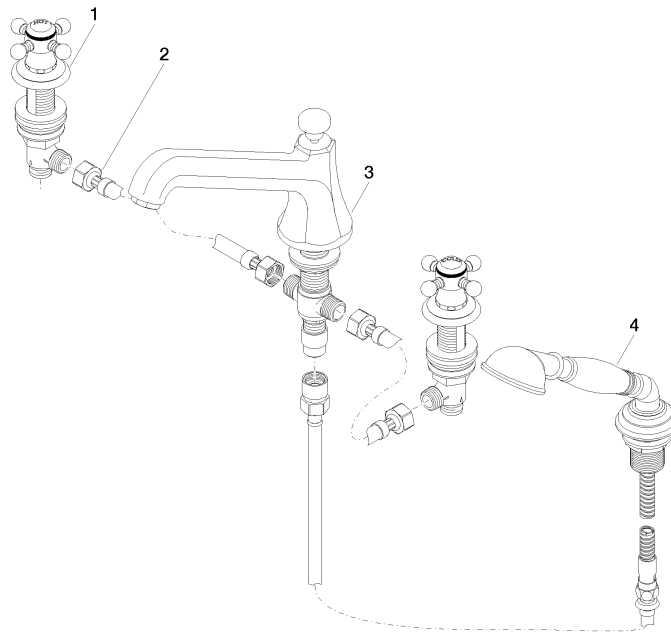

MADISON Bath shower set for bath rim or tile edge installation - Brushed Durabronz (23kt Gold)

MADISON

27 502 360

- spout: circular, air-enriched flow
- max. spout flow rate 23 l/min
- Hand shower: COMPACT RAIN, max. flow rate 6.8 l/min (at 3 bar)
- complete hand shower set with anti-scale system
- 225mm projection
- automatic bath/shower diverter
- height of mixer 185 mm
- height up to aerator 140 mm
- hole diameter valve 32 mm
- hole diameter spout 32 mm
- hole diameter for complete hand shower set 32 mm
- rosette for complete hand shower set Ø 55mm
- rosette for deck valve Ø 55mm
- metal shower hose 1750mm with integrated anti-twist protection

Recommended miscellaneous

Perfecto installation kit - 12 614 970 90

Recommended miscellaneous

Decorative caps for Perfecto - Brushed Durabronz (23kt Gold) 12 801 970-28
• 1 pair

27 502 360

Spare parts list

No.	Item Number	Name	Quantity used	Delivery time
1	20 000 360-28	MADISON Deck valve clockwise closing cold or hot - Brushed Durabronz (23kt Gold)	2	-
Spare part can no longer be ordered, please order the replacement item				
2	12 502 970 90	High pressure hose 1/2" x 1/2" x 400 mm -	2	2
3	13 502 380-28	spout	1	-
Spare part can no longer be ordered, please order the replacement item				
4	27 703 360-28	MADISON Hand shower set for bath rim or tile edge installation - Brushed Durabronz (23kt Gold)	1	-
Spare part can no longer be ordered, please order the replacement item				