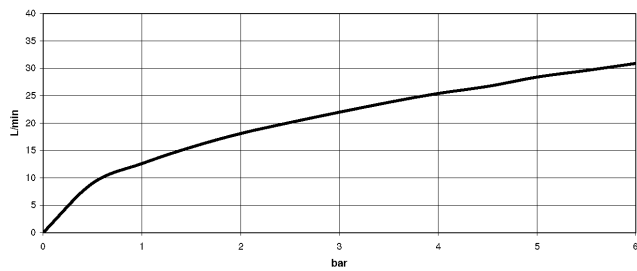

Recommended miscellaneous

Perfecto installation kit -

12 614 970 90

27 502 370
mm [inches]
1:10

Flow rate chart

Certificates

LGA_8028. Belgaqua_21-380-
27_4.

27 502 370