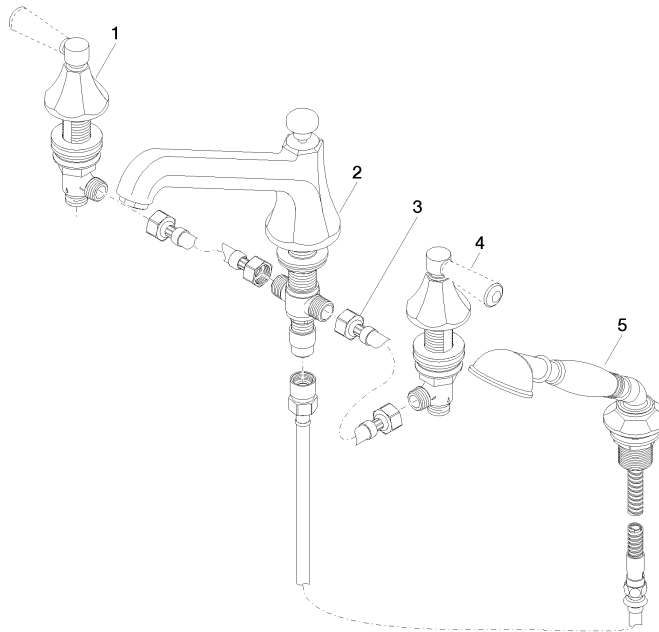

MADISON Bath shower set for bath rim or tile edge installation - Brushed Platinum

MADISON

27 502 370

- 225mm projection
- complete hand shower set: normal flow
- spout: circular, air-enriched flow
- complete hand shower set with anti-scale system
- automatic bath/shower diverter
- height of mixer 185 mm
- height up to aerator 140 mm
- hole diameter valve 32 mm
- hole diameter spout 32 mm
- hole diameter for complete hand shower set 32 mm
- rosette for spout Ø 70mm
- rosette for complete hand shower set Ø 60mm
- rosette for deck valve Ø 60mm
- metal shower hose 1750mm with integrated anti-twist protection
- max. spout flow rate 23 l/min
- max. flow for complete hand shower set 6.8 l/min

Recommended miscellaneous

Perfecto installation kit -

12 614 970 90

27 502 370
mm [inches]
1:10

Flow rate chart

Certificates

LGA_8028. Belgaqua_21-380-
27_4.

27 502 370

Spare parts list

No.	Item Number	Name	Quantity used	Delivery time
1	20 000 370-06	side panel	1	60
2	13 502 380-06	spout	1	60
3	12 502 970 90	High pressure hose 1/2" x 1/2" x 400 mm -	2	2
4	20 000 371-06	side panel	1	60
5	27 703 370-06	shower set	1	60