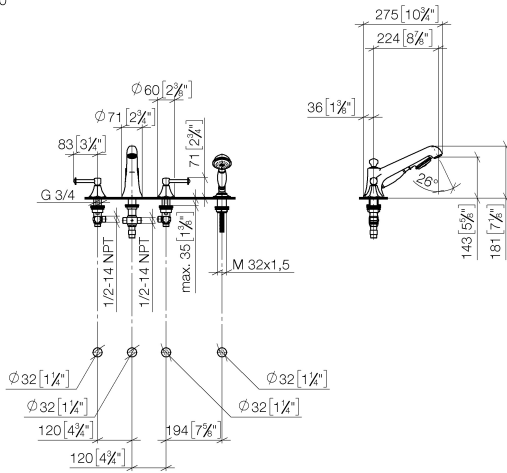

MADISON Bath shower set for bath rim or tile edge installation - Brushed Platinum

MADISON

27 502 370

- 225mm projection
- complete hand shower set: normal flow
- spout: circular, air-enriched flow
- complete hand shower set with anti-scale system
- automatic bath/shower diverter
- height of mixer 185 mm
- height up to aerator 140 mm
- hole diameter valve 32 mm
- hole diameter spout 32 mm
- hole diameter for complete hand shower set 32 mm
- rosette for spout Ø 70mm
- rosette for complete hand shower set Ø 60mm
- rosette for deck valve Ø 60mm
- metal shower hose 1750mm with integrated anti-twist protection
- max. spout flow rate 23 l/min
- max. flow for complete hand shower set 6.8 l/min

Recommended miscellaneous

Perfecto installation kit -

12 614 970 90

27 502 370
mm [inches]
1:10

Flow rate chart

Certificates

LGA_8028. Belgaqua_21-380-
27_4.

27 502 370

Spare parts list

No.	Item Number	Name	Quantity used	Delivery time
1	20 000 370-06	side panel	1	60
2	13 502 380-06	spout	1	60
3	12 502 970 90	High pressure hose 1/2" x 1/2" x 400 mm -	2	2
4	20 000 371-06	side panel	1	60
5	27 703 370-06	shower set	1	60