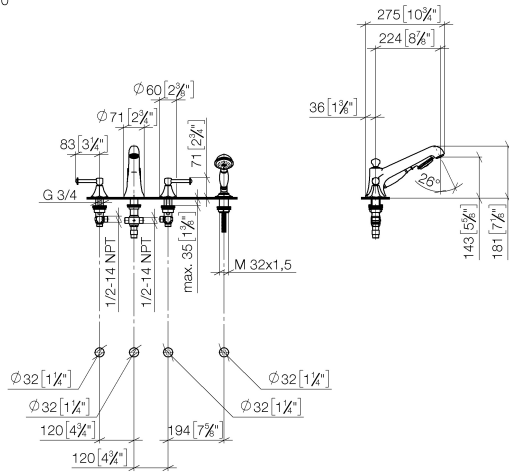

27 502 370

- 225mm projection
- complete hand shower set: normal flow
- spout: circular, air-enriched flow
- complete hand shower set with anti-scale system
- automatic bath/shower diverter
- height of mixer 185 mm
- height up to aerator 140 mm
- hole diameter valve 32 mm
- hole diameter spout 32 mm
- hole diameter for complete hand shower set 32 mm
- rosette for spout Ø 70mm
- rosette for complete hand shower set Ø 60mm
- rosette for deck valve Ø 60mm
- metal shower hose 1750mm with integrated anti-twist protection
- max. spout flow rate 23 l/min
- max. flow for complete hand shower set 6.8 l/min

Recommended miscellaneous

Perfecto installation kit -

12 614 970 90

27 502 370

mm [inches]
1:10

Flow rate chart

Certificates

LGA_8028.

Belgaqua_21-380-27_4.

27 502 370

Spare parts list

No.	Item Number	Name	Quantity used	Delivery time
1	20 000 370-08	side panel	1	60
2	13 502 380-08	spout	1	60
3	12 502 970 90	High pressure hose 1/2" x 1/2" x 400 mm -	2	2
4	20 000 371-08	side panel	1	60
5	27 703 370-08	shower set	1	60