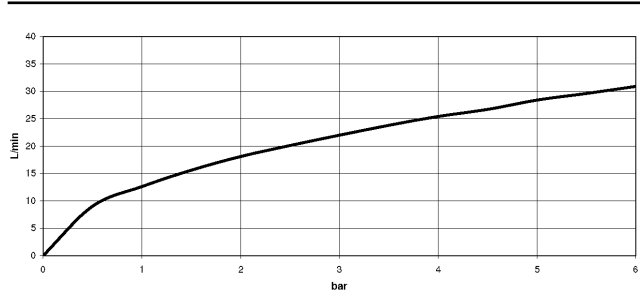

Recommended miscellaneous

Perfecto installation kit -

12 614 970 90

27 502 370

mm [inches]
1:10

Flow rate chart

Certificates

LGA_8028.