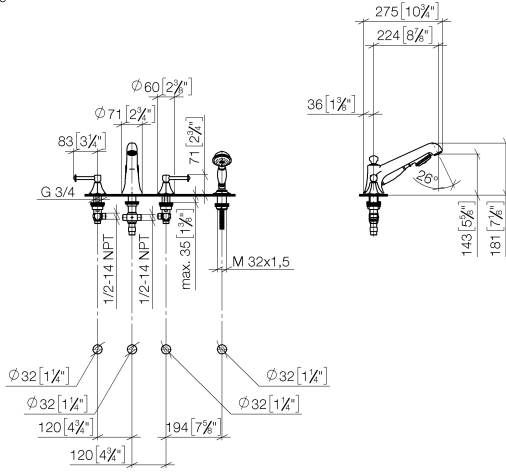

MADISON Bath shower set for bath rim or tile edge installation - Durabross (23kt Gold)

MADISON

27 502 370

- 225mm projection
- complete hand shower set: normal flow
- spout: circular, air-enriched flow
- complete hand shower set with anti-scale system
- automatic bath/shower diverter
- height of mixer 185 mm
- height up to aerator 140 mm
- hole diameter valve 32 mm
- hole diameter spout 32 mm
- hole diameter for complete hand shower set 32 mm
- rosette for spout Ø 70mm
- rosette for complete hand shower set Ø 60mm
- rosette for deck valve Ø 60mm
- metal shower hose 1750mm with integrated anti-twist protection
- max. spout flow rate 23 l/min
- max. flow for complete hand shower set 6.8 l/min

Recommended miscellaneous

Perfecto installation kit -

12 614 970 90

27 502 370
mm [inches]
1:10

Flow rate chart

Certificates

LGA_8028.

Belgaqua_21-380-
27_4.

27 502 370

Spare parts list

No.	Item Number	Name	Quantity used	Delivery time
1	20 000 370-09	side panel	1	60
2	13 502 380-09	spout	1	60
3	12 502 970 90	High pressure hose 1/2" x 1/2" x 400 mm -	2	2
4	20 000 371-09	side panel	1	60
5	27 703 370-09	shower set	1	60