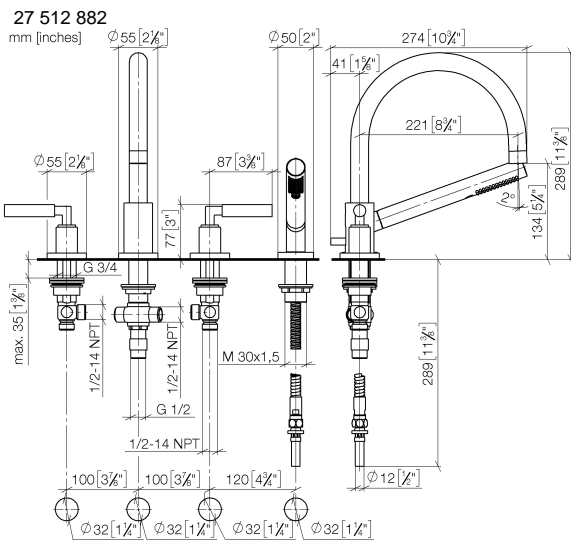

TARA Bath shower set for bath rim or tile edge installation - Brushed Durabross (23kt Gold)

TARA

27 512 882

- spout: circular, air-enriched flow
- max. flow 23.5 l/min at 3 bar flow pressure
- Hand shower: COMPACT RAIN, max. flow rate 6.8 l/min (at 3 bar)
- complete hand shower set with anti-scale system
- 220mm projection
- with anti-scale system
- automatic bath/shower diverter
- height of mixer 290 mm
- height up to aerator 135 mm
- hole diameter valve 32 mm
- hole diameter spout 32 mm
- hole diameter for complete hand shower set 32 mm
- rosette for spout Ø 55mm
- rosette for complete hand shower set Ø 50mm
- rosette for deck valve Ø 55mm
- metal shower hose 1750mm with integrated anti-twist protection

Recommended miscellaneous

Perfecto installation kit - 12 614 970 90

Recommended miscellaneous

Decorative caps for Perfecto - Brushed Durabross (23kt Gold) 12 801 970-28
• 1 pair

Flow rate chart

Certificates

LGA_18926.

Belgaqua_21-026-
27_4.

27 512 882

Spare parts list

No.	Item Number	Name	Quantity used	Delivery time
1	20 000 882-28	TARA Deck valve clockwise closing - Brushed Durabronz (23kt Gold)	1	-
Spare part can no longer be ordered, please order the replacement item				
2	13 512 892-28	spout	1	-
Spare part can no longer be ordered, please order the replacement item				
3	12 502 970 90	High pressure hose 1/2" x 1/2" x 400 mm -	2	2
4	20 000 883-28	TARA Deck valve anti-clockwise closing - Brushed Durabronz (23kt Gold)	1	-
Spare part can no longer be ordered, please order the replacement item				
5	27 702 979-28	Hand shower set for bath rim or tile edge installation - Brushed Durabronz (23kt Gold)	1	20