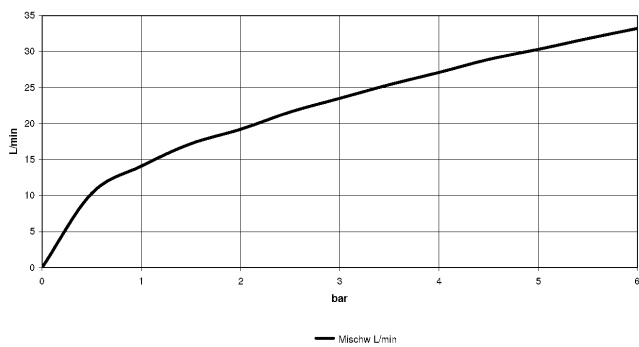

Flow rate chart

Certificates

LGA_18926.

Belgaqua_21-026-
27_4.