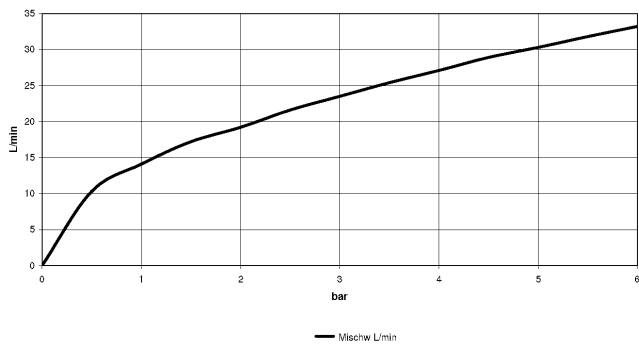

**TARA Bath shower set for bath rim or tile edge installation - Brushed  
Champagne (22kt Gold)**

TARA

27 512 882

- spout: circular, air-enriched flow
- max. flow 23.5 l/min at 3 bar flow pressure
- Hand shower: COMPACT RAIN, max. flow rate 6.8 l/min (at 3 bar)
- complete hand shower set with anti-scale system
- 220mm projection
- with anti-scale system
- automatic bath/shower diverter
- height of mixer 290 mm
- height up to aerator 135 mm
- hole diameter valve 32 mm
- hole diameter spout 32 mm
- hole diameter for complete hand shower set 32 mm
- rosette for spout Ø 55mm
- rosette for complete hand shower set Ø 50mm
- rosette for deck valve Ø 55mm
- metal shower hose 1750mm with integrated anti-twist protection

Available with 260 mm or 300 mm projection on request (x-TRA SERVICE).

Intrinsic protection against back flow.

	Brushed Champagne (22kt Gold)	27 512 882-46
	Chrome	27 512 882-00
	Brushed Platinum	27 512 882-06
	Platinum	27 512 882-08
	Dark Chrome	27 512 882-19
	Brushed Durabronze (23kt Gold)	27 512 882-28
	Matte Black	27 512 882-33
	Champagne (22kt Gold)	27 512 882-47
	Brushed Chrome	27 512 882-93
	Brushed Dark Platinum	27 512 882-99

**TARA Bath shower set for bath rim or tile edge installation - Brushed  
Champagne (22kt Gold)**

TARA

27 512 882

**Flow rate chart**

27 512 882

Parts for other  
finishes can be found  
here: [Chrome](#)