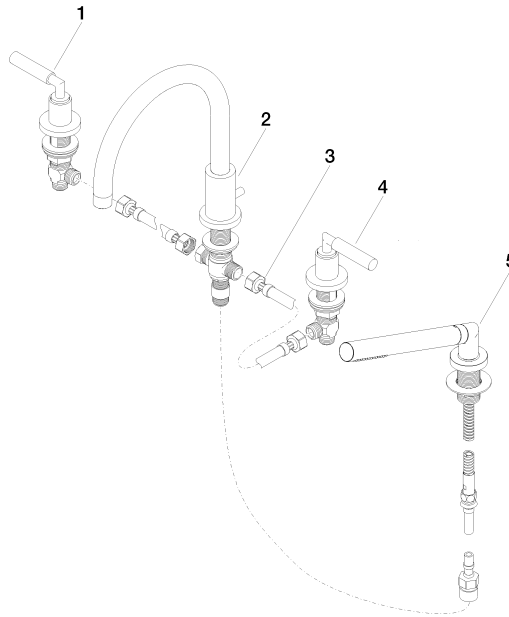

**TARA Bath shower set for bath rim or tile edge installation - Brushed  
Champagne (22kt Gold)**

TARA

27 512 882

- spout: circular, air-enriched flow
- max. flow 23.5 l/min at 3 bar flow pressure
- Hand shower: COMPACT RAIN, max. flow rate 6.8 l/min (at 3 bar)
- complete hand shower set with anti-scale system
- 220mm projection
- with anti-scale system
- automatic bath/shower diverter
- height of mixer 290 mm
- height up to aerator 135 mm
- hole diameter valve 32 mm
- hole diameter spout 32 mm
- hole diameter for complete hand shower set 32 mm
- rosette for spout Ø 55mm
- rosette for complete hand shower set Ø 50mm
- rosette for deck valve Ø 55mm
- metal shower hose 1750mm with integrated anti-twist protection

**TARA Bath shower set for bath rim or tile edge installation - Brushed  
Champagne (22kt Gold)**

TARA

27 512 882

**Flow rate chart**

27 512 882

Parts for other  
finishes can be found  
here: [Chrome](#)

### Spare parts list

No.	Item Number	Name	Quantity used	Delivery time
1	20 000 882-46	side panel	1	-
Spare part can no longer be ordered, please order the replacement item				
2	13 512 892-46	spout	1	-
Spare part can no longer be ordered, please order the replacement item				
3	12 502 970 90	High pressure hose 1/2" x 1/2" x 400 mm -	2	2
4	20 000 883-46	side panel	1	-
Spare part can no longer be ordered, please order the replacement item				
5	27 702 979-46	Hand shower set for bath rim or tile edge installation - Brushed Champagne (22kt Gold)	1	30