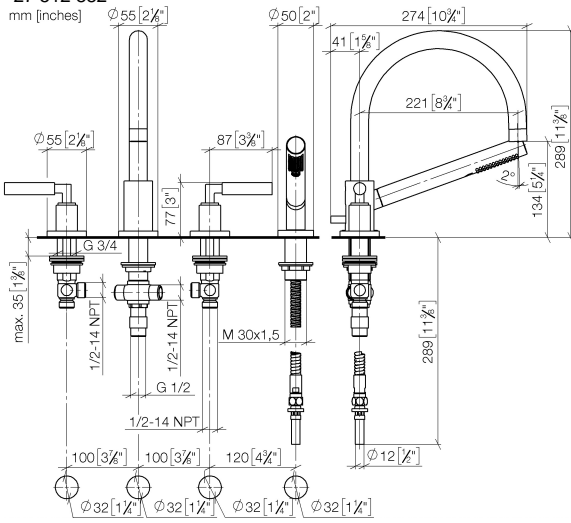

**TARA Bath shower set for bath rim or tile edge installation - Brushed  
Champagne (22kt Gold)**

TARA

27 512 882

- spout: circular, air-enriched flow
- max. flow 23.5 l/min at 3 bar flow pressure
- Hand shower: COMPACT RAIN, max. flow rate 6.8 l/min (at 3 bar)
- complete hand shower set with anti-scale system
- 220mm projection
- with anti-scale system
- automatic bath/shower diverter
- height of mixer 290 mm
- height up to aerator 135 mm
- hole diameter valve 32 mm
- hole diameter spout 32 mm
- hole diameter for complete hand shower set 32 mm
- rosette for spout Ø 55mm
- rosette for complete hand shower set Ø 50mm
- rosette for deck valve Ø 55mm
- metal shower hose 1750mm with integrated anti-twist protection

Available with 260 mm or 300 mm projection on request (x-TRA SERVICE).

Intrinsic protection against back flow.

	Brushed Champagne (22kt Gold)	27 512 882-46
	Chrome	27 512 882-00
	Brushed Platinum	27 512 882-06
	Platinum	27 512 882-08
	Dark Chrome	27 512 882-19
	Brushed Durabronze (23kt Gold)	27 512 882-28
	Matte Black	27 512 882-33
	Champagne (22kt Gold)	27 512 882-47
	Brushed Chrome	27 512 882-93
	Brushed Dark Platinum	27 512 882-99

**TARA Bath shower set for bath rim or tile edge installation - Brushed  
Champagne (22kt Gold)**

TARA

27 512 882

**Flow rate chart**

27 512 882

Parts for other  
finishes can be found  
here: [Chrome](#)

### Spare parts list

No.	Item Number	Name	Quantity used	Delivery time
1	20 000 882-46	side panel	1	-
Spare part can no longer be ordered, please order the replacement item				
2	13 512 892-46	spout	1	-
Spare part can no longer be ordered, please order the replacement item				
3	12 502 970 90	High pressure hose 1/2" x 1/2" x 400 mm -	2	2
4	20 000 883-46	side panel	1	-
Spare part can no longer be ordered, please order the replacement item				
5	27 702 979-46	Hand shower set for bath rim or tile edge installation - Brushed Champagne (22kt Gold)	1	30