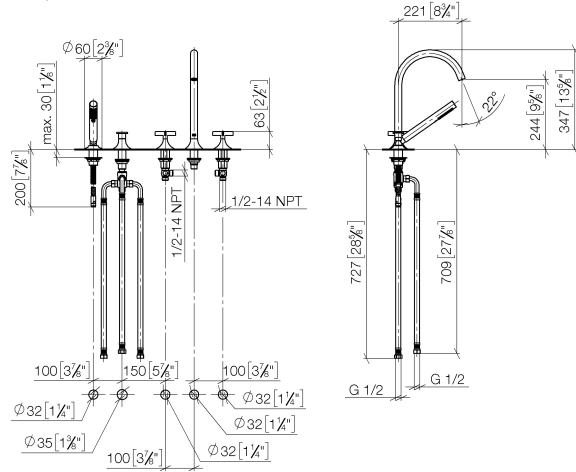

27 522 809

- spout: circular, air-enriched flow
- max. flow 21.5 l/min at 3 bar flow pressure
- Hand shower: COMPACT RAIN, max. flow rate 6.8 l/min (at 3 bar)
- complete hand shower set with anti-scale system
- 220mm projection
- automatic bath/shower diverter
- height of mixer 347 mm
- height up to aerator 244 mm
- hole diameter valve 32 mm
- hole diameter spout 32 mm
- hole diameter for complete hand shower set 32 mm
- rosette for complete hand shower set Ø 60mm
- rosette for spout Ø 60mm
- rosette for deck valve Ø 60mm
- metal shower hose 1750mm with integrated anti-twist protection
- WRAS 2310008

Intrinsic protection against back flow.

	Dark Chrome	27 522 809-19
	Chrome	27 522 809-00
	Brushed Platinum	27 522 809-06
	Platinum	27 522 809-08
	Brushed Durabronze (23kt Gold)	27 522 809-28
	Brushed Bronze	27 522 809-42
	Brushed Champagne (22kt Gold)	27 522 809-46
	Champagne (22kt Gold)	27 522 809-47
	Brushed Dark Platinum	27 522 809-99

27 522 809

mm [inches]  
M 1:10

Flow rate chart

Certificates

Belgaqua\_22\_278\_2 WRAS\_2310008. LGA\_29298.  
7\_4.

27 522 809

Parts for other  
finishes can be found  
here: [Chrome](#)