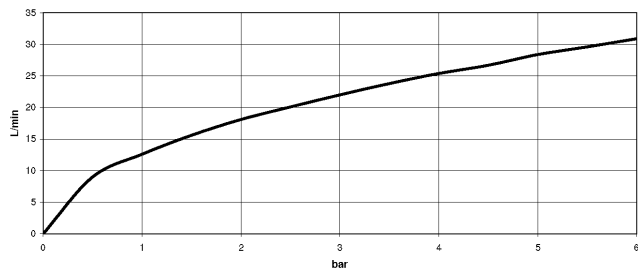

27 522 809

- spout: circular, air-enriched flow
- max. flow 21.5 l/min at 3 bar flow pressure
- Hand shower: COMPACT RAIN, max. flow rate 6.8 l/min (at 3 bar)
- complete hand shower set with anti-scale system
- 220mm projection
- automatic bath/shower diverter
- height of mixer 347 mm
- height up to aerator 244 mm
- hole diameter valve 32 mm
- hole diameter spout 32 mm
- hole diameter for complete hand shower set 32 mm
- rosette for complete hand shower set Ø 60mm
- rosette for spout Ø 60mm
- rosette for deck valve Ø 60mm
- metal shower hose 1750mm with integrated anti-twist protection
- WRAS 2310008

Intrinsic protection against back flow.

	Dark Chrome	27 522 809-19
	Chrome	27 522 809-00
	Brushed Platinum	27 522 809-06
	Platinum	27 522 809-08
	Brushed Durabronze (23kt Gold)	27 522 809-28
	Brushed Bronze	27 522 809-42
	Brushed Champagne (22kt Gold)	27 522 809-46
	Champagne (22kt Gold)	27 522 809-47
	Brushed Dark Platinum	27 522 809-99

27 522 809

mm [inches]  
M 1:10

Flow rate chart

Certificates

Belgaqua\_22\_278\_2 WRAS\_2310008. LGA\_29298.  
7\_4.

27 522 809

Parts for other  
finishes can be found  
here: [Chrome](#)