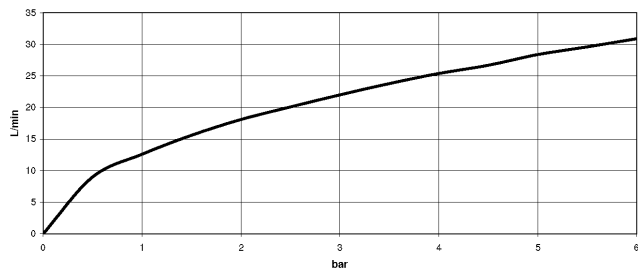

**VAIA Five-hole bath mixer for deck mounting with diverter - Brushed Dark Platinum**

VAIA

27 522 809

- spout: circular, air-enriched flow
- max. flow 21.5 l/min at 3 bar flow pressure
- Hand shower: COMPACT RAIN, max. flow rate 6.8 l/min (at 3 bar)
- complete hand shower set with anti-scale system
- 220mm projection
- automatic bath/shower diverter
- height of mixer 347 mm
- height up to aerator 244 mm
- hole diameter valve 32 mm
- hole diameter spout 32 mm
- hole diameter for complete hand shower set 32 mm
- rosette for complete hand shower set Ø 60mm
- rosette for spout Ø 60mm
- rosette for deck valve Ø 60mm
- metal shower hose 1750mm with integrated anti-twist protection
- WRAS 2310008

27 522 809  
mm [inches]  
M 1:10

**Flow rate chart**

**Certificates**

Belgaqua\_22\_278\_2 WRAS\_2310008. IAPMO\_4976 (4). LGA\_29298.  
7\_4.

27 522 809  
Parts for other  
finishes can be found  
here: [Chrome](#)