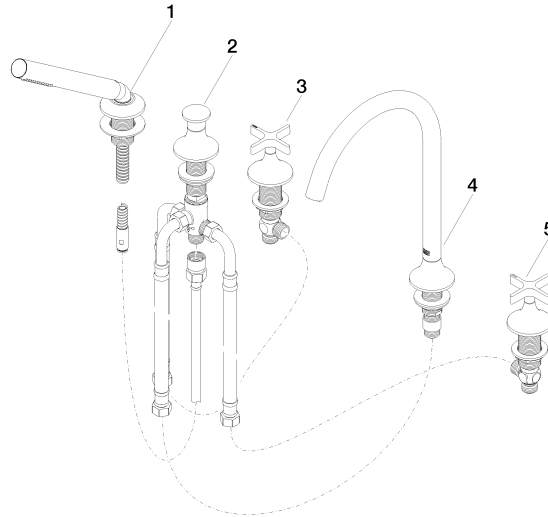

**VAIA Five-hole bath mixer for deck mounting with diverter - Brushed Dark Platinum**

VAIA

27 522 809

- spout: circular, air-enriched flow
- max. flow 21.5 l/min at 3 bar flow pressure
- Hand shower: COMPACT RAIN, max. flow rate 6.8 l/min (at 3 bar)
- complete hand shower set with anti-scale system
- 220mm projection
- automatic bath/shower diverter
- height of mixer 347 mm
- height up to aerator 244 mm
- hole diameter valve 32 mm
- hole diameter spout 32 mm
- hole diameter for complete hand shower set 32 mm
- rosette for complete hand shower set Ø 60mm
- rosette for spout Ø 60mm
- rosette for deck valve Ø 60mm
- metal shower hose 1750mm with integrated anti-twist protection
- WRAS 2310008

27 522 809  
mm [inches]  
M 1:10

**Flow rate chart**

**Certificates**

Belgaqua\_22\_278\_2 WRAS\_2310008. IAPMO\_4976 (4). LGA\_29298.  
7\_4.

27 522 809  
Parts for other  
finishes can be found  
here: [Chrome](#)

### Spare parts list

No.	Item Number	Name	Quantity used	Delivery time
1	27 702 809-99	VAIA Hand shower set for bath rim or tile edge installation - Brushed Dark Platinum	1	30
2	29 140 809-99	VAIA Two-way diverter for bath rim or tile edge installation - Brushed Dark Platinum	1	30
3	20 000 808-99	VAIA Deck valve clockwise closing hot - Brushed Dark Platinum	1	30
4	13 612 809-99	VAIA Bath spout without diverter for deck mounting - Brushed Dark Platinum	1	-
Spare part can no longer be ordered, please order the replacement item				
5	20 000 809-99	VAIA Deck valve clockwise closing cold - Brushed Dark Platinum	1	30