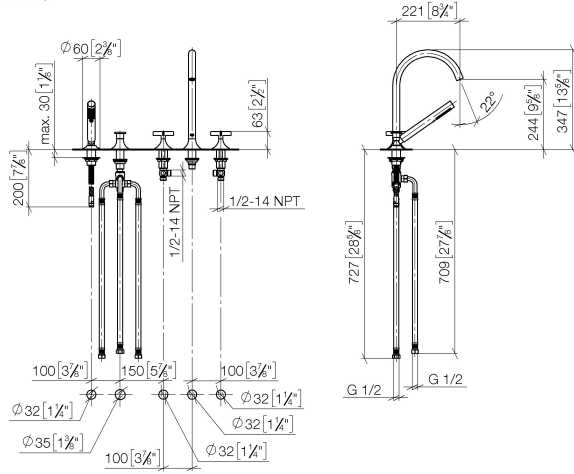

**VAIA Five-hole bath mixer for deck mounting with diverter - Brushed Dark Platinum**

VAIA

27 522 809

- spout: circular, air-enriched flow
- max. flow 21.5 l/min at 3 bar flow pressure
- Hand shower: COMPACT RAIN, max. flow rate 6.8 l/min (at 3 bar)
- complete hand shower set with anti-scale system
- 220mm projection
- automatic bath/shower diverter
- height of mixer 347 mm
- height up to aerator 244 mm
- hole diameter valve 32 mm
- hole diameter spout 32 mm
- hole diameter for complete hand shower set 32 mm
- rosette for complete hand shower set Ø 60mm
- rosette for spout Ø 60mm
- rosette for deck valve Ø 60mm
- metal shower hose 1750mm with integrated anti-twist protection
- WRAS 2310008

Intrinsic protection against back flow.

	Brushed Dark Platinum	27 522 809-99
	Chrome	27 522 809-00
	Brushed Platinum	27 522 809-06
	Platinum	27 522 809-08
	Dark Chrome	27 522 809-19
	Brushed Durabronze (23kt Gold)	27 522 809-28
	Brushed Bronze	27 522 809-42
	Brushed Champagne (22kt Gold)	27 522 809-46
	Champagne (22kt Gold)	27 522 809-47

27 522 809  
mm [inches]  
M 1:10

**Flow rate chart**

**Certificates**

Belgaqua\_22\_278\_2 WRAS\_2310008. IAPMO\_4976 (4). LGA\_29298.  
7\_4.

27 522 809  
Parts for other  
finishes can be found  
here: [Chrome](#)

### Spare parts list

No.	Item Number	Name	Quantity used	Delivery time
1	27 702 809-99	VAIA Hand shower set for bath rim or tile edge installation - Brushed Dark Platinum	1	30
2	29 140 809-99	VAIA Two-way diverter for bath rim or tile edge installation - Brushed Dark Platinum	1	30
3	20 000 808-99	VAIA Deck valve clockwise closing hot - Brushed Dark Platinum	1	30
4	13 612 809-99	VAIA Bath spout without diverter for deck mounting - Brushed Dark Platinum	1	-
Spare part can no longer be ordered, please order the replacement item				
5	20 000 809-99	VAIA Deck valve clockwise closing cold - Brushed Dark Platinum	1	30