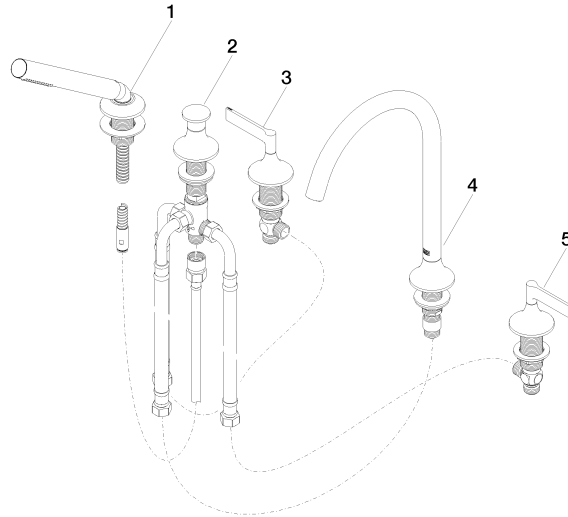

## VAIA Five-hole bath mixer for deck mounting with diverter - Chrome

27 522 819 Product version from 3/13/2017

- spout: circular, air-enriched flow
- max. flow 21.5 l/min at 3 bar flow pressure
- Hand shower: COMPACT RAIN, max. flow rate 6.8 l/min (at 3 bar)
- complete hand shower set with anti-scale system
- automatic bath/shower diverter
- 220mm projection
- height of mixer 347 mm
- height up to aerator 244 mm
- hole diameter spout 32 mm
- hole diameter valve 32 mm
- hole diameter for complete hand shower set 32 mm
- rosette for spout Ø 60mm
- rosette for complete hand shower set Ø 60mm
- rosette for deck valve Ø 60mm
- metal shower hose 1750mm with integrated anti-twist protection
- WRAS

## VAIA Five-hole bath mixer for deck mounting with diverter - Chrome

---

27 522 819 Product version from 3/13/2017

### Certificates

---

IAPMO\_4976

Belgaqua\_22\_278\_2 WRAS\_2310

LGA\_29

**VAIA Five-hole bath mixer for deck mounting with diverter - Chrome**

27 522 819 Product version from 3/13/2017

Parts for other finishes can be found here: Brushed Platinum

**Spare parts list**

No.	Item Number	Name	Quantity used	Delivery time
1	27 702 809-00	VAIA Hand shower set for bath rim or tile edge installation - Chrome	1	10
2	29 140 809-00	VAIA Two-way diverter for bath rim or tile edge installation - Chrome	1	10
3	20 000 818-00	VAIA Deck valve clockwise closing hot - Chrome	1	-
Spare part can no longer be ordered, please order the replacement item				
4	13 612 809-00	VAIA Bath spout without diverter for deck mounting - Chrome	1	-
Spare part can no longer be ordered, please order the replacement item				
5	20 000 819-00	VAIA Deck valve anti-clockwise closing cold - Chrome	1	-
Spare part can no longer be ordered, please order the replacement item				