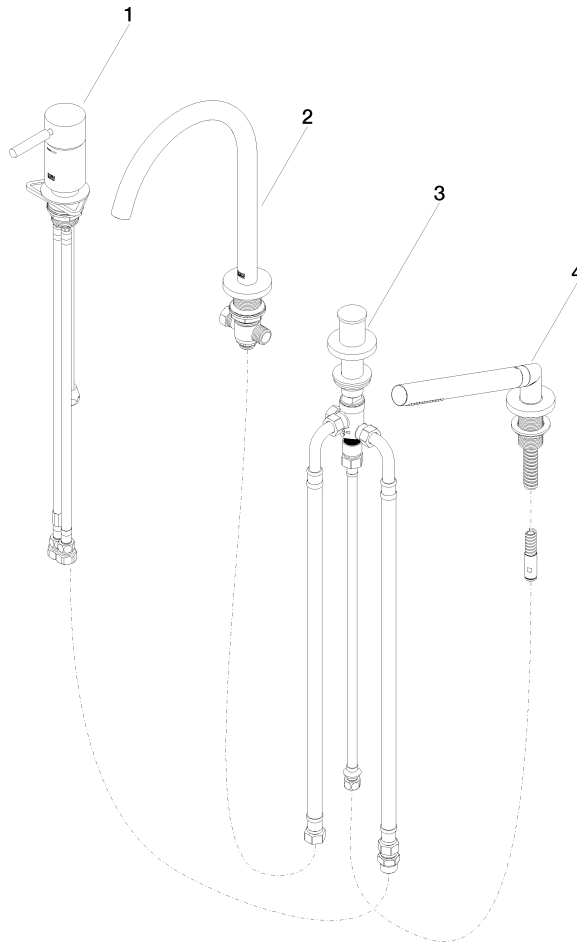

**META Bath shower set for bath rim or tile edge installation - Brushed Champagne (22kt Gold)**

META

27 632 661

- spout: circular, air-enriched flow
- max. flow 23.5 l/min at 3 bar flow pressure
- Hand shower: COMPACT RAIN, max. flow rate 6.8 l/min (at 3 bar)
- complete hand shower set with anti-scale system
- automatic bath/shower diverter
- 221mm projection
- height of mixer 319 mm
- height up to aerator 216 mm
- hole diameter spout 35 mm
- hole diameter single-lever mixer 35 mm
- hole diameter for complete hand shower set 32 mm
- rosette for spout Ø 60mm
- rosette for single-lever mixer Ø 55mm
- rosette for complete hand shower set Ø 60mm
- metal shower hose 1750mm with integrated anti-twist protection
- WRAS 2207041

**Recommended miscellaneous**

**Perfecto installation kit -** 12 614 970 90

**Recommended miscellaneous**

**Decorative caps for Perfecto - Brushed Champagne (22kt Gold)** 12 801 970-46  
• 1 pair

27 632 661

**Spare parts list**

No.	Item Number	Name	Quantity used	Delivery time
1	29 300 660-46	META Single-lever bath mixer for bath rim or tile edge installation - Brushed Champagne (22kt Gold)	1	30
2	13 512 661-46	spout	1	-
Spare part can no longer be ordered, please order the replacement item				
3	29 140 660-46	META Two-way diverter for bath rim or tile edge installation - Brushed Champagne (22kt Gold)	1	30
4	27 702 660-46	META Hand shower set for bath rim or tile edge installation - Brushed Champagne (22kt Gold)	1	30