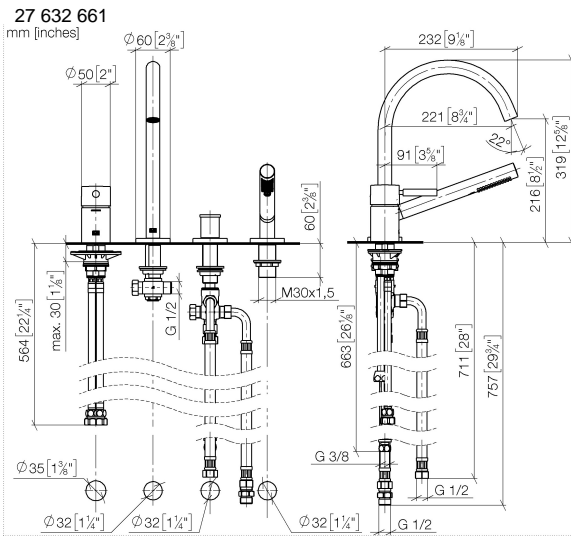

META Bath shower set for bath rim or tile edge installation - Champagne (22kt Gold)

META

27 632 661

- spout: circular, air-enriched flow
- max. flow 23.5 l/min at 3 bar flow pressure
- Hand shower: COMPACT RAIN, max. flow rate 6.8 l/min (at 3 bar)
- complete hand shower set with anti-scale system
- automatic bath/shower diverter
- 221mm projection
- height of mixer 319 mm
- height up to aerator 216 mm
- hole diameter spout 35 mm
- hole diameter single-lever mixer 35 mm
- hole diameter for complete hand shower set 32 mm
- rosette for spout Ø 60mm
- rosette for single-lever mixer Ø 55mm
- rosette for complete hand shower set Ø 60mm
- metal shower hose 1750mm with integrated anti-twist protection
- WRAS 2207041

Recommended miscellaneous

Perfecto installation kit - 12 614 970 90

Recommended miscellaneous

Decorative caps for Perfecto - Champagne (22kt Gold) 12 801 970-47
• 1 pair

Flow rate chart

Certificates

LGA_38411.

WRAS_2207041.

27 632 661

Spare parts list

| No. | Item Number | Name | Quantity used | Delivery time |
|--|---------------|---|---------------|---------------|
| 1 | 29 300 660-47 | META Single-lever bath mixer for bath rim or tile edge installation - Champagne (22kt Gold) | 1 | 30 |
| 2 | 13 512 661-47 | spout | 1 | - |
| Spare part can no longer be ordered, please order the replacement item | | | | |
| 3 | 29 140 660-47 | META Two-way diverter for bath rim or tile edge installation - Champagne (22kt Gold) | 1 | 30 |
| 4 | 27 702 660-47 | META Hand shower set for bath rim or tile edge installation - Champagne (22kt Gold) | 1 | 30 |