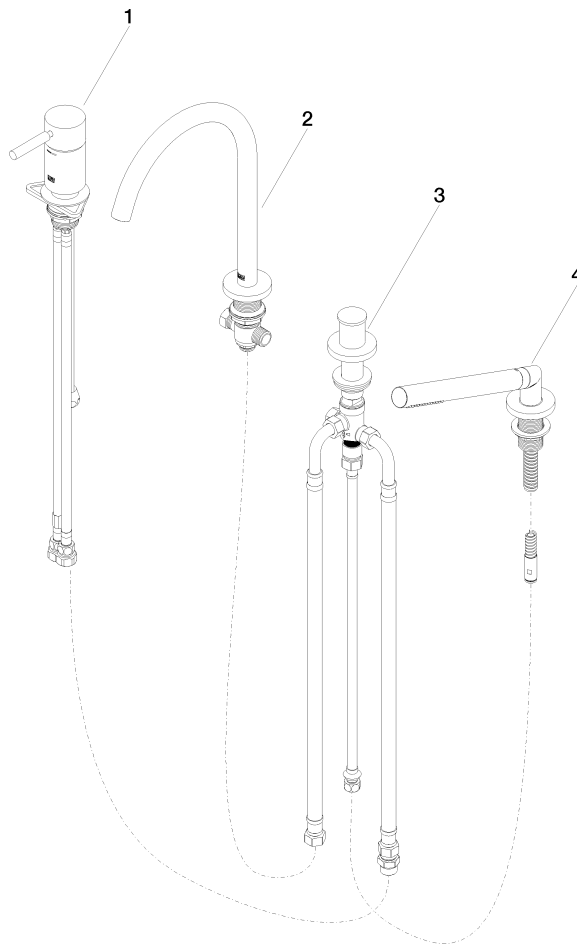

META Bath shower set for bath rim or tile edge installation - Champagne (22kt Gold)

META

27 632 661

- spout: circular, air-enriched flow
- max. flow 23.5 l/min at 3 bar flow pressure
- Hand shower: COMPACT RAIN, max. flow rate 6.8 l/min (at 3 bar)
- complete hand shower set with anti-scale system
- automatic bath/shower diverter
- 221mm projection
- height of mixer 319 mm
- height up to aerator 216 mm
- hole diameter spout 35 mm
- hole diameter single-lever mixer 35 mm
- hole diameter for complete hand shower set 32 mm
- rosette for spout Ø 60mm
- rosette for single-lever mixer Ø 55mm
- rosette for complete hand shower set Ø 60mm
- metal shower hose 1750mm with integrated anti-twist protection
- WRAS 2207041

Recommended miscellaneous

Perfecto installation kit - 12 614 970 90

Recommended miscellaneous

Decorative caps for Perfecto - Champagne (22kt Gold) 12 801 970-47
• 1 pair

Flow rate chart

Certificates

LGA_38411.

WRAS_2207041.

27 632 661

Spare parts list

| No. | Item Number | Name | Quantity used | Delivery time |
|--|---------------|---|---------------|---------------|
| 1 | 29 300 660-47 | META Single-lever bath mixer for bath rim or tile edge installation - Champagne (22kt Gold) | 1 | 30 |
| 2 | 13 512 661-47 | spout | 1 | - |
| Spare part can no longer be ordered, please order the replacement item | | | | |
| 3 | 29 140 660-47 | META Two-way diverter for bath rim or tile edge installation - Champagne (22kt Gold) | 1 | 30 |
| 4 | 27 702 660-47 | META Hand shower set for bath rim or tile edge installation - Champagne (22kt Gold) | 1 | 30 |