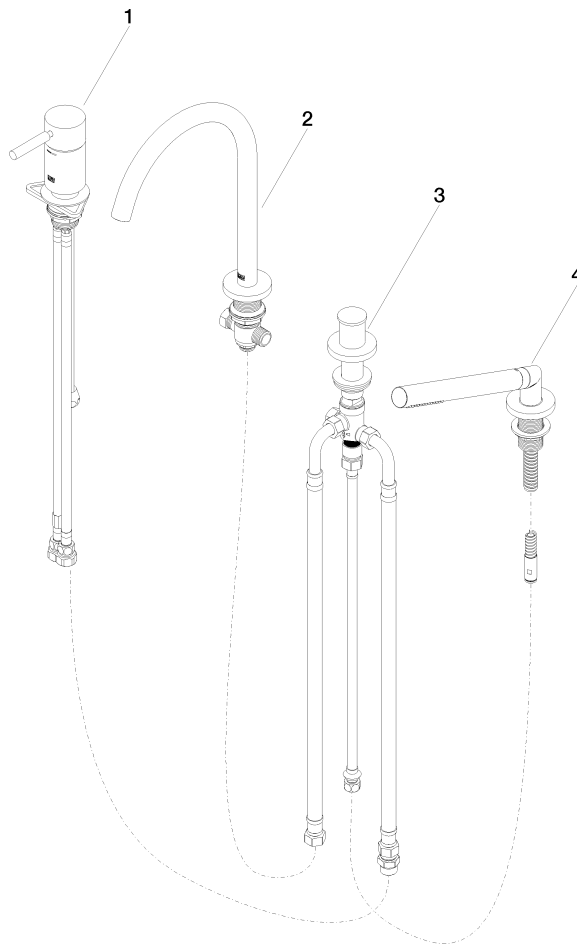

META Bath shower set for bath rim or tile edge installation - Brushed Dark Platinum

META

27 632 661

- spout: circular, air-enriched flow
- max. flow 23.5 l/min at 3 bar flow pressure
- Hand shower: COMPACT RAIN, max. flow rate 6.8 l/min (at 3 bar)
- complete hand shower set with anti-scale system
- automatic bath/shower diverter
- 221mm projection
- height of mixer 319 mm
- height up to aerator 216 mm
- hole diameter spout 35 mm
- hole diameter single-lever mixer 35 mm
- hole diameter for complete hand shower set 32 mm
- rosette for spout Ø 60mm
- rosette for single-lever mixer Ø 55mm
- rosette for complete hand shower set Ø 60mm
- metal shower hose 1750mm with integrated anti-twist protection
- WRAS 2207041

Recommended miscellaneous

Perfecto installation kit - 12 614 970 90

Recommended miscellaneous

Decorative caps for Perfecto - Brushed Dark Platinum 12 801 970-99
• 1 pair

27 632 661

Spare parts list

No.	Item Number	Name	Quantity used	Delivery time
1	29 300 660-99	META Single-lever bath mixer for bath rim or tile edge installation - Brushed Dark Platinum	1	30
2	13 512 661-99	spout	1	-
Spare part can no longer be ordered, please order the replacement item				
3	29 140 660-99	META Two-way diverter for bath rim or tile edge installation - Brushed Dark Platinum	1	30
4	27 702 660-99	META Hand shower set for bath rim or tile edge installation - Brushed Dark Platinum	1	30