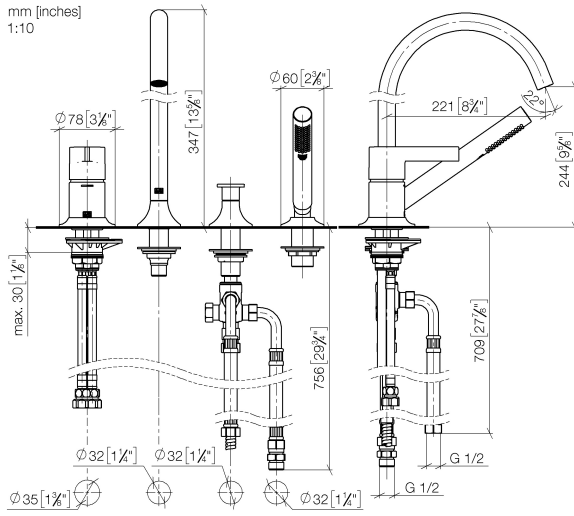

27 632 809

- spout: circular, air-enriched flow
- max. flow 24.6 l/min at 3 bar flow pressure
- Hand shower: COMPACT RAIN, max. flow rate 6.8 l/min (at 3 bar)
- complete hand shower set with anti-scale system
- automatic bath/shower diverter
- 220mm projection
- height of mixer 347 mm
- height up to aerator 244 mm
- hole diameter spout 32 mm
- hole diameter single-lever mixer 35 mm
- hole diameter for complete hand shower set 32 mm
- rosette for spout Ø 60mm
- rosette for single-lever mixer Ø 55mm
- rosette for complete hand shower set Ø 60mm
- metal shower hose 1750mm with integrated anti-twist protection

Intrinsic protection against back flow.

	Dark Chrome	27 632 809-19
	Chrome	27 632 809-00
	Brushed Platinum	27 632 809-06
	Platinum	27 632 809-08
	Brushed Durabronze (23kt Gold)	27 632 809-28
	Brushed Bronze	27 632 809-42
	Brushed Champagne (22kt Gold)	27 632 809-46
	Champagne (22kt Gold)	27 632 809-47
	Brushed Dark Platinum	27 632 809-99

27 632 809

mm [inches]
1:10

Flow rate chart

Certificates

LGA_29747.

27 632 809

Parts for other
finishes can be found
here: [Chrome](#)