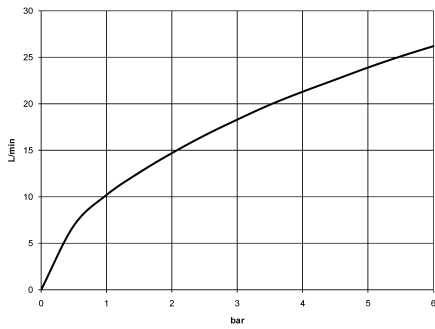

27 632 809

- spout: circular, air-enriched flow
- max. flow 24.6 l/min at 3 bar flow pressure
- Hand shower: COMPACT RAIN, max. flow rate 6.8 l/min (at 3 bar)
- complete hand shower set with anti-scale system
- automatic bath/shower diverter
- 220mm projection
- height of mixer 347 mm
- height up to aerator 244 mm
- hole diameter spout 32 mm
- hole diameter single-lever mixer 35 mm
- hole diameter for complete hand shower set 32 mm
- rosette for spout Ø 60mm
- rosette for single-lever mixer Ø 55mm
- rosette for complete hand shower set Ø 60mm
- metal shower hose 1750mm with integrated anti-twist protection

Intrinsic protection against back flow.

	Dark Chrome	27 632 809-19
	Chrome	27 632 809-00
	Brushed Platinum	27 632 809-06
	Platinum	27 632 809-08
	Brushed Durabronze (23kt Gold)	27 632 809-28
	Brushed Bronze	27 632 809-42
	Brushed Champagne (22kt Gold)	27 632 809-46
	Champagne (22kt Gold)	27 632 809-47
	Brushed Dark Platinum	27 632 809-99

27 632 809

mm [inches]
1:10

Flow rate chart

Certificates

LGA_29747.

27 632 809

Parts for other
finishes can be found
here: [Chrome](#)