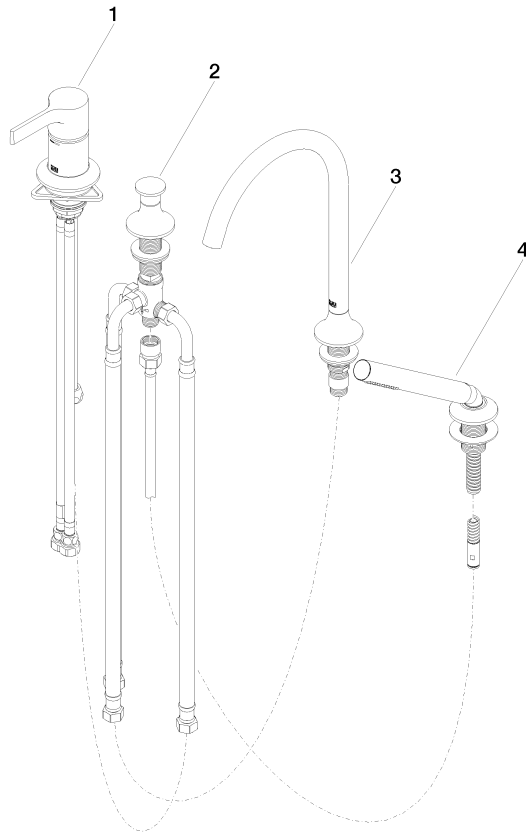

VAIA Bath shower set for bath rim or tile edge installation - Champagne (22kt Gold)

VAIA

27 632 809

- spout: circular, air-enriched flow
- max. flow 24.6 l/min at 3 bar flow pressure
- Hand shower: COMPACT RAIN, max. flow rate 6.8 l/min (at 3 bar)
- complete hand shower set with anti-scale system
- automatic bath/shower diverter
- 220mm projection
- height of mixer 347 mm
- height up to aerator 244 mm
- hole diameter spout 32 mm
- hole diameter single-lever mixer 35 mm
- hole diameter for complete hand shower set 32 mm
- rosette for spout Ø 60mm
- rosette for single-lever mixer Ø 55mm
- rosette for complete hand shower set Ø 60mm
- metal shower hose 1750mm with integrated anti-twist protection

Recommended miscellaneous

Perfecto installation kit - 12 614 970 90

Recommended miscellaneous

Decorative caps for Perfecto - Champagne (22kt Gold) 12 801 970-47
• 1 pair

27 632 809
mm [inches]
1:10

Flow rate chart

Certificates

LGA_29747.

27 632 809

Spare parts list

No.	Item Number	Name	Quantity used	Delivery time
1	29 300 809-47	connection	1	30
2	29 140 809-47	VAIA Two-way diverter for bath rim or tile edge installation - Champagne (22kt Gold)	1	30
3	13 612 809-47	spout	1	-
Spare part can no longer be ordered, please order the replacement item				
4	27 702 809-47	VAIA Hand shower set for bath rim or tile edge installation - Champagne (22kt Gold)	1	30