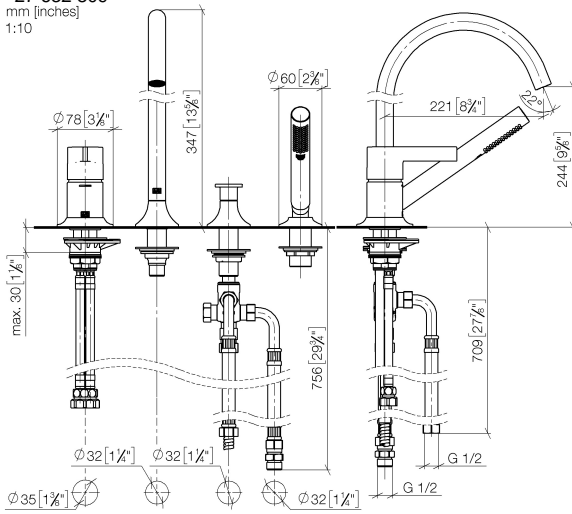

VAIA Bath shower set for bath rim or tile edge installation - Champagne (22kt Gold)

VAIA

27 632 809

- spout: circular, air-enriched flow
- max. flow 24.6 l/min at 3 bar flow pressure
- Hand shower: COMPACT RAIN, max. flow rate 6.8 l/min (at 3 bar)
- complete hand shower set with anti-scale system
- automatic bath/shower diverter
- 220mm projection
- height of mixer 347 mm
- height up to aerator 244 mm
- hole diameter spout 32 mm
- hole diameter single-lever mixer 35 mm
- hole diameter for complete hand shower set 32 mm
- rosette for spout Ø 60mm
- rosette for single-lever mixer Ø 55mm
- rosette for complete hand shower set Ø 60mm
- metal shower hose 1750mm with integrated anti-twist protection

Recommended miscellaneous

Perfecto installation kit - 12 614 970 90

Recommended miscellaneous

Decorative caps for Perfecto - Champagne (22kt Gold) 12 801 970-47
• 1 pair

27 632 809
mm [inches]
1:10

Flow rate chart

Certificates

LGA_29747.

27 632 809

Spare parts list

No.	Item Number	Name	Quantity used	Delivery time
1	29 300 809-47	connection	1	30
2	29 140 809-47	VAIA Two-way diverter for bath rim or tile edge installation - Champagne (22kt Gold)	1	30
3	13 612 809-47	spout	1	-
Spare part can no longer be ordered, please order the replacement item				
4	27 702 809-47	VAIA Hand shower set for bath rim or tile edge installation - Champagne (22kt Gold)	1	30