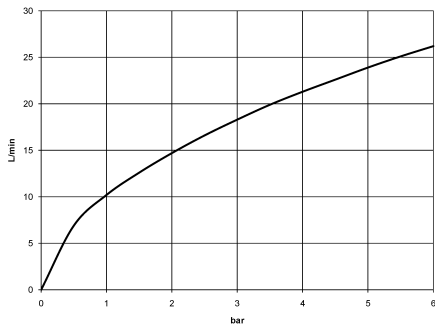

VAIA Bath shower set for bath rim or tile edge installation - Champagne (22kt Gold)

VAIA

27 632 809

- spout: circular, air-enriched flow
- max. flow 24.6 l/min at 3 bar flow pressure
- Hand shower: COMPACT RAIN, max. flow rate 6.8 l/min (at 3 bar)
- complete hand shower set with anti-scale system
- automatic bath/shower diverter
- 220mm projection
- height of mixer 347 mm
- height up to aerator 244 mm
- hole diameter spout 32 mm
- hole diameter single-lever mixer 35 mm
- hole diameter for complete hand shower set 32 mm
- rosette for spout Ø 60mm
- rosette for single-lever mixer Ø 55mm
- rosette for complete hand shower set Ø 60mm
- metal shower hose 1750mm with integrated anti-twist protection

Recommended miscellaneous

Perfecto installation kit - 12 614 970 90

Recommended miscellaneous

Decorative caps for Perfecto - Champagne (22kt Gold) 12 801 970-47
• 1 pair

27 632 809
mm [inches]
1:10

Flow rate chart