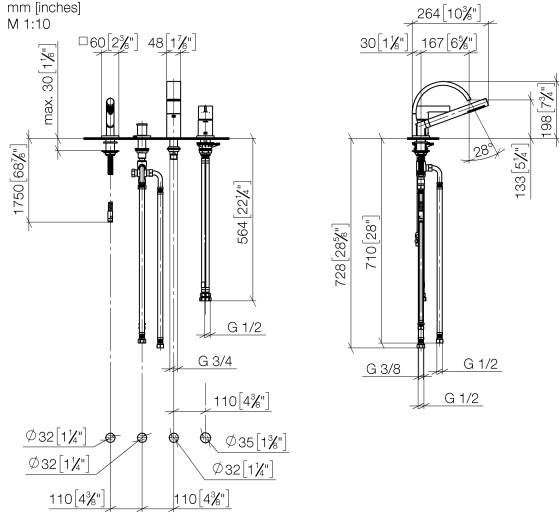

**CYO Bath shower set for bath rim or tile edge installation - Brushed Durabronz
(23kt Gold)**

CYO

27 632 811

- 167mm projection
- spout: rectangular normal flow
- max. flow 23.8 l/min at 3 bar flow pressure
- Hand shower: COMPACT RAIN, max. flow rate 6.8 l/min (at 3 bar)
- complete hand shower set with anti-scale system
- automatic bath/shower diverter
- height of mixer 198 mm
- height up to aerator 133 mm
- hole diameter spout 28 mm
- hole diameter for complete hand shower set 32 mm
- rosette for mixer 60 x 60mm
- rosette for complete hand shower set 60 x 60mm
- metal shower hose 1750mm with integrated anti-twist protection
- WRAS 2204006

Recommended miscellaneous

Perfecto installation kit - 12 614 970 90

27 632 811
mm [inches]
M 1:10

Flow rate chart

Certificates

LGA_38124. WRAS_2204006. Belgaqua_21-380-27_4.

27 632 811

CYO Bath shower set for bath rim or tile edge installation - Brushed Durabronss (23kt Gold)

CYO

27 632 811

Spare parts list

No.	Item Number	Name	Quantity used	Delivery time
1	27 702 980-28	Hand shower set for bath rim or tile edge installation - Brushed Durabronss (23kt Gold)	1	20
2	29 140 670-28	Two-way diverter for bath rim or tile edge installation - Brushed Durabronss (23kt Gold)	1	20
3	90 11 70 013 00-28	spout	1	20
4	90 19 70 011 00-28	connection	1	20
5	09 14 10 009 90	seal	1	2
6	09 30 01 117 90	connection	1	2
7	09 23 01 057 90	flow reducer	1	2
8	04 23 10 044 09 90	fixing set	1	2
9	90 31 20 087 00-28	plug	1	20
10	90 31 11 063 00 90	pin	1	2
11	09 20 67 007-28	handle	1	20
12	09 28 30 037-28	cover	1	20
13	09 31 11 044 90	pin	1	2
14	09 27 67 016-28	rosette	1	20
15	09 24 04 448 90	nut	1	2
16	90 15 05 039 00 90	cartridge	1	2
17	09 14 10 201 90	seal	2	2
18	09 30 11 060 90	disc	1	2
19	04 23 10 044 02 90	fixing set	1	2
20	04 23 30 041 00 90	threaded connector	1	2
21	04 30 04 021 00 90	hose	2	2
22	09 24 03 185-00	nipple	2	10
23	09 14 05 004 90	seal	2	2