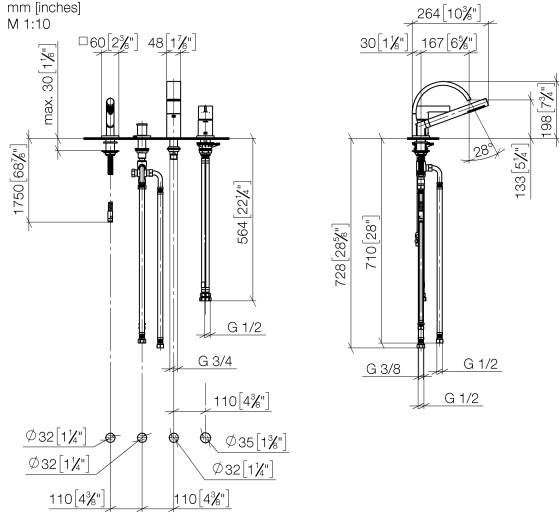

**CYO Bath shower set for bath rim or tile edge installation - Brushed Dark
Platinum**

CYO

27 632 811

- 167mm projection
- spout: rectangular normal flow
- max. flow 23.8 l/min at 3 bar flow pressure
- Hand shower: COMPACT RAIN, max. flow rate 6.8 l/min (at 3 bar)
- complete hand shower set with anti-scale system
- automatic bath/shower diverter
- height of mixer 198 mm
- height up to aerator 133 mm
- hole diameter spout 28 mm
- hole diameter for complete hand shower set 32 mm
- rosette for mixer 60 x 60mm
- rosette for complete hand shower set 60 x 60mm
- metal shower hose 1750mm with integrated anti-twist protection
- WRAS 2204006

Recommended miscellaneous

Perfecto installation kit -

12 614 970 90

27 632 811
mm [inches]
M 1:10

Flow rate chart

Certificates

LGA_38124.

IAPMO_4976 (6).

WRAS_2204006.

Belgaqua_21-380-27_4.

27 632 811

CYO Bath shower set for bath rim or tile edge installation - Brushed Dark Platinum

CYO

27 632 811

Spare parts list

No.	Item Number	Name	Quantity used	Delivery time
1	27 702 980-99	Hand shower set for bath rim or tile edge installation - Brushed Dark Platinum	1	30
2	29 140 670-99	Two-way diverter for bath rim or tile edge installation - Brushed Dark Platinum	1	30
3	90 11 70 013 00-99	spout	1	30
4	90 19 70 011 00-99	connection	1	30
5	09 14 10 009 90	seal	1	2
6	09 30 01 117 90	connection	1	2
7	09 23 01 057 90	flow reducer	1	2
8	04 23 10 044 09 90	fixing set	1	2
9	90 31 20 087 00-99	plug	1	30
10	90 31 11 063 00 90	pin	1	2
11	09 20 67 007-99	handle	1	30
12	09 28 30 037-99	cover	1	30
13	09 31 11 044 90	pin	1	2
14	09 27 67 016-99	rosette	1	30
15	09 24 04 448 90	nut	1	2
16	90 15 05 039 00 90	cartridge	1	2
17	09 14 10 201 90	seal	2	2
18	09 30 11 060 90	disc	1	2
19	04 23 10 044 02 90	fixing set	1	2
20	04 23 30 041 00 90	threaded connector	1	2
21	04 30 04 021 00 90	hose	2	2
22	09 24 03 185-00	nipple	2	10
23	09 14 05 004 90	seal	2	2