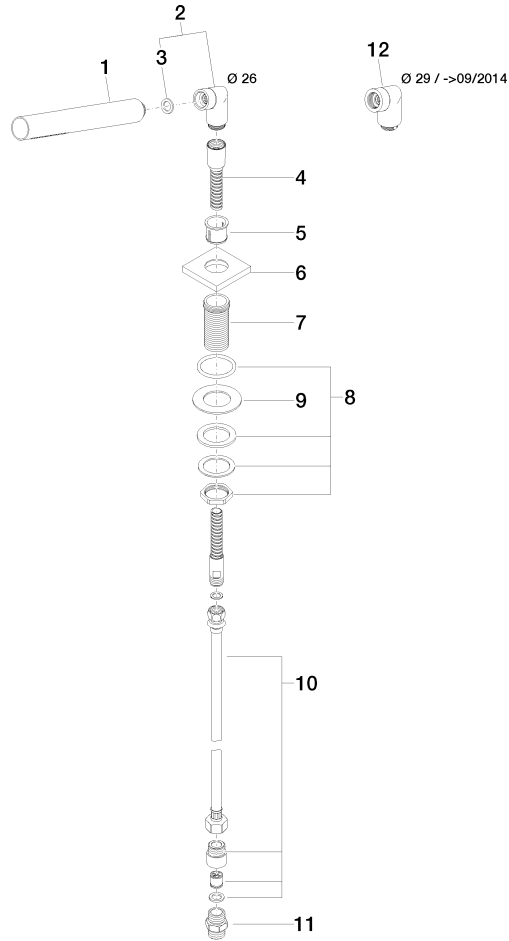

27 702 980

Fits: IMO, MEM, CL.1, CYO

- COMPACT RAIN, max. flow rate 6.8 l/min (at 3 bar)
- with anti-scale system
- rosette 60 x 60 mm
- hole diameter 32 mm
- metal shower hose 2250mm with integrated anti-twist protection
- WRAS 2209005

27 702 980

mm [inches]

Flow rate chart

Codes & Standards

EN 1717

Scottish Water
Byelaws

UK Water Supply
Regulations

Hand shower set for bath rim or tile edge installation - Champagne (22kt Gold)

IMO

27 702 980

Certificates

Belgaqua_21-383-2 WRAS_2209

27 702 980

Product version from 5/15/2020

Parts for other finishes can be found here: Chrome

Hand shower set for bath rim or tile edge installation - Champagne (22kt Gold)

IMO

27 702 980

Spare parts list

Product version from 5/15/2020

No.	Item Number	Name	Quantity used	Delivery time
	90 12 11 140 30-47	shower	12	30