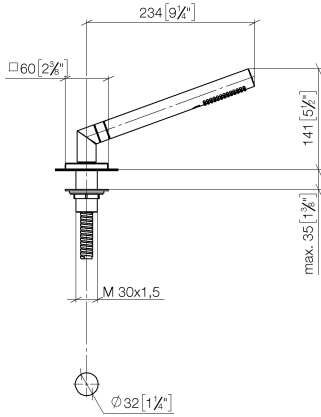

27 702 980

Fits: IMO, MEM, CL.1, CYO

- COMPACT RAIN, max. flow rate 6.8 l/min (at 3 bar)
- with anti-scale system
- rosette 60 x 60 mm
- hole diameter 32 mm
- metal shower hose 2250mm with integrated anti-twist protection
- WRAS 2209005

Two-piece design allows hose to later be changed without dismantling the fitting.

Intrinsic protection against back flow.

	Champagne (22kt Gold)	27 702 980-47
	Chrome	27 702 980-00
	Brushed Platinum	27 702 980-06
	Platinum	27 702 980-08
	Dark Chrome	27 702 980-19
	Brushed Light Gold	27 702 980-27
	Brushed Durabronze (23kt Gold)	27 702 980-28
	Matte Black	27 702 980-33
	Brushed Champagne (22kt Gold)	27 702 980-46
	Brushed Chrome	27 702 980-93
	Brushed Dark Platinum	27 702 980-99

27 702 980

mm [inches]

Flow rate chart

Codes & Standards

EN 1717

Scottish Water
Byelaws

UK Water Supply
Regulations

Hand shower set for bath rim or tile edge installation - Champagne (22kt Gold)

IMO

27 702 980

Certificates

Belgaqua_21-383-2 WRAS_2209

27 702 980

Product version from 5/15/2020

Parts for other finishes can be found here: Chrome

Hand shower set for bath rim or tile edge installation - Champagne (22kt Gold)