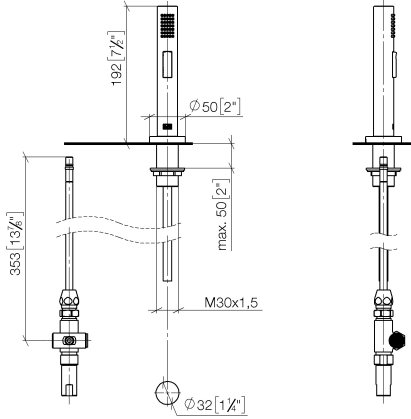

Rinsing spray set - Brushed Platinum

ELIO

27 721 970

Fits: ELIO, TARA, TARA ULTRA

- with round rosette
- spray flow
- automatic spout/shower diverter
- height of mixer 191 mm
- hole diameter rinsing spray 32mm
- fabric braided hose 1500 mm
- sprayface with anti-scaling system
- lead-free

Can only be combined with 33826790, 32800790, 33826888, 32815888, 20815892, 33826875.

Intrinsic protection against back flow.

	Brushed Platinum	27 721 970-06
	Chrome	27 721 970-00
	Platinum	27 721 970-08
	Durabress (23kt Gold)	27 721 970-09
	Dark Chrome	27 721 970-19
	Brushed Durabress (23kt Gold)	27 721 970-28
	Matte Black	27 721 970-33
	Brushed Champagne (22kt Gold)	27 721 970-46
	Champagne (22kt Gold)	27 721 970-47
	Brushed Chrome	27 721 970-93
	Brushed Dark Platinum	27 721 970-99

27 721 970

mm [inches]

Flow rate chart

Certificates

LGA\_18901.

Belgaqua\_21-027-  
27\_3.

IAPMO\_N-4976 (2).

LGA\_29572.

IAPMO\_6397.

27 721 970

Parts for other finishes can be found here: [Chrome](#)

Spare parts list

No.	Item Number	Name	Quantity used	Delivery time
1	04 24 02 046 01-07	pipe	1	10
2	90 23 30 040 00-06	threaded connector	1	10
3	90 24 03 168 00 90	nipple	1	2
4	90 14 20 002 00 90	seal	1	2
5	90 17 09 046 10 90	diverter	1	2
6	09 24 04 112 10 90	nipple	1	2
7	90 14 10 033 00 90	seal	1	2
8	90 21 10 031 10 90	diverter	1	2
9	04 21 02 006 00 92	cap	1	2
10	09 23 01 039 90	sieve	2	2
11	90 24 03 241 00 90	nipple	1	2
12	90 14 20 019 00 90	seal	1	2
13	04 30 11 038 66 90	fixing set	1	2
14	12 720 970 90	Extension set -	1	60
15	09 30 01 285-06	rosette	1	10
16	90 18 40 085 00 90	sleeve	1	2
17	90 30 02 062 00-06	hose	1	10
18	04 12 11 158 00-06	shower	1	10