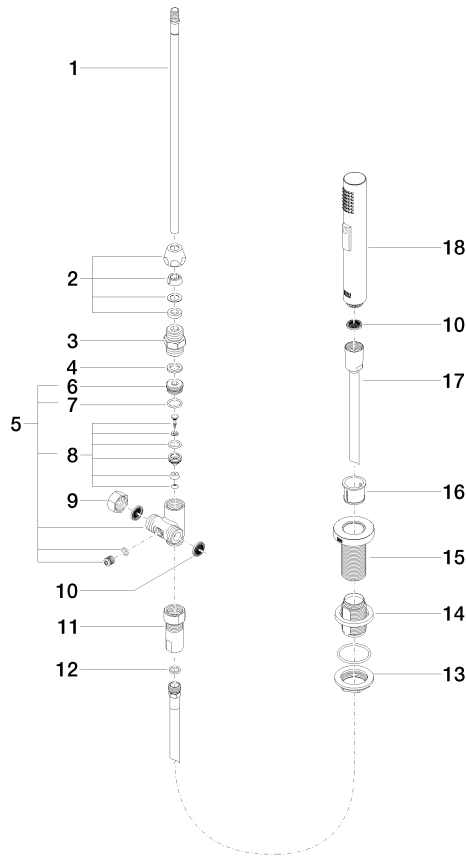

Rinsing spray set - Brushed Platinum

ELIO

27 721 970

Fits: ELIO, TARA, TARA ULTRA

- with round rosette
- spray flow
- automatic spout/shower diverter
- height of mixer 191 mm
- hole diameter rinsing spray 32mm
- fabric braided hose 1500 mm
- sprayface with anti-scaling system
- lead-free

Can only be combined with 33826790, 32800790, 33826888, 32815888, 20815892, 33826875.

Intrinsic protection against back flow.

	Brushed Platinum	27 721 970-06
	Chrome	27 721 970-00
	Platinum	27 721 970-08
	Durabress (23kt Gold)	27 721 970-09
	Dark Chrome	27 721 970-19
	Brushed Durabress (23kt Gold)	27 721 970-28
	Matte Black	27 721 970-33
	Brushed Champagne (22kt Gold)	27 721 970-46
	Champagne (22kt Gold)	27 721 970-47
	Brushed Chrome	27 721 970-93
	Brushed Dark Platinum	27 721 970-99

27 721 970

mm [inches]

Flow rate chart

Certificates

LGA\_18901.

Belgaqua\_21-027-  
27\_3.

IAPMO\_N-4976 (2).

LGA\_29572.

IAPMO\_6397.

27 721 970

Parts for other finishes can be found here: [Chrome](#)

Spare parts list

No.	Item Number	Name	Quantity used	Delivery time
1	04 24 02 046 01-07	pipe	1	10
2	90 23 30 040 00-06	threaded connector	1	10
3	90 24 03 168 00 90	nipple	1	2
4	90 14 20 002 00 90	seal	1	2
5	90 17 09 046 10 90	diverter	1	2
6	09 24 04 112 10 90	nipple	1	2
7	90 14 10 033 00 90	seal	1	2
8	90 21 10 031 10 90	diverter	1	2
9	04 21 02 006 00 92	cap	1	2
10	09 23 01 039 90	sieve	2	2
11	90 24 03 241 00 90	nipple	1	2
12	90 14 20 019 00 90	seal	1	2
13	04 30 11 038 66 90	fixing set	1	2
14	12 720 970 90	Extension set -	1	60
15	09 30 01 285-06	rosette	1	10
16	90 18 40 085 00 90	sleeve	1	2
17	90 30 02 062 00-06	hose	1	10
18	04 12 11 158 00-06	shower	1	10