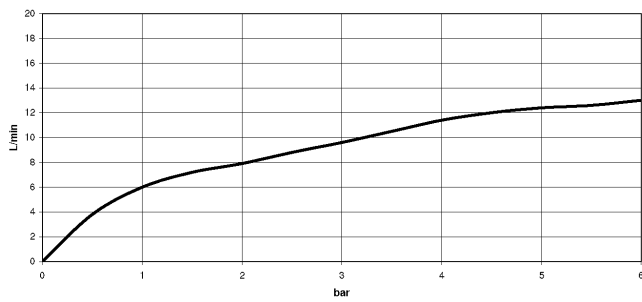

Can only be combined with 33826790, 32800790, 33826888, 32815888, 20815892, 33826875.

Intrinsic protection against back flow.

	Brushed Platinum	27 721 970-06
	Chrome	27 721 970-00
	Platinum	27 721 970-08
	Durabress (23kt Gold)	27 721 970-09
	Dark Chrome	27 721 970-19
	Brushed Durabress (23kt Gold)	27 721 970-28
	Matte Black	27 721 970-33
	Brushed Champagne (22kt Gold)	27 721 970-46
	Champagne (22kt Gold)	27 721 970-47
	Brushed Chrome	27 721 970-93
	Brushed Dark Platinum	27 721 970-99

27 721 970

mm [inches]

Flow rate chart

Certificates

LGA\_18901.

Belgaqua\_21-027-  
27\_3.

IAPMO\_N-4976 (2).

LGA\_29572.