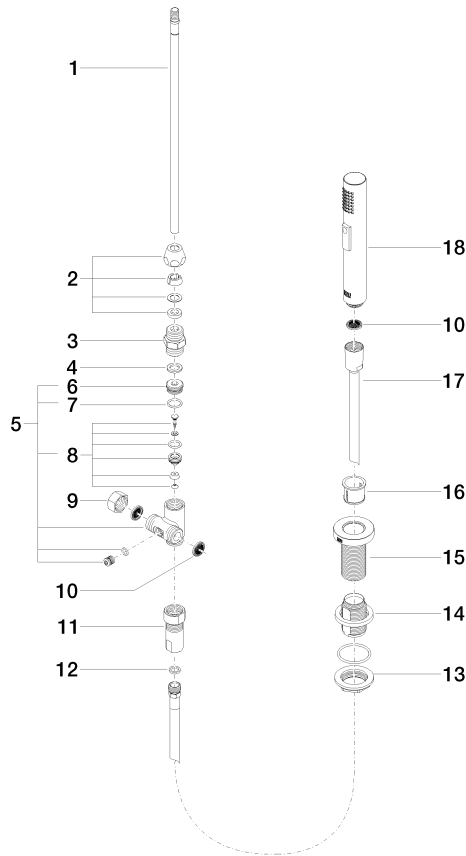

## Rinsing spray set - Platinum

ELIO

27 721 970

Fits: ELIO, TARA, TARA ULTRA

- with round rosette
- spray flow
- automatic spout/shower diverter
- height of mixer 191 mm
- hole diameter rinsing spray 32mm
- fabric braided hose 1500 mm
- sprayface with anti-scaling system
- lead-free

Can only be combined with 33826790, 32800790, 33826888, 32815888, 20815892, 33826875.

Intrinsic protection against back flow.

	Platinum	27 721 970-08
	Chrome	27 721 970-00
	Brushed Platinum	27 721 970-06
	Durabrand (23kt Gold)	27 721 970-09
	Dark Chrome	27 721 970-19
	Brushed Durabrand (23kt Gold)	27 721 970-28
	Matte Black	27 721 970-33
	Brushed Champagne (22kt Gold)	27 721 970-46
	Champagne (22kt Gold)	27 721 970-47
	Brushed Chrome	27 721 970-93
	Brushed Dark Platinum	27 721 970-99

27 721 970

mm [inches]

Flow rate chart

Certificates

LGA\_18901.      Belgaqua\_21-027-      IAPMO\_N-4976 (2).      LGA\_29572.      IAPMO\_6397.  
27\_3.

27 721 970

Parts for other finishes can be found here: [Chrome](#)

Spare parts list

No.	Item Number	Name	Quantity used	Delivery time
1	04 24 02 046 01-07	pipe	1	10
2	90 23 30 040 00-08	threaded connector	1	40
3	90 24 03 168 00 90	nipple	1	2
4	90 14 20 002 00 90	seal	1	2
5	90 17 09 046 10 90	diverter	1	2
6	09 24 04 112 10 90	nipple	1	2
7	90 14 10 033 00 90	seal	1	2
8	90 21 10 031 10 90	diverter	1	2
9	04 21 02 006 00 92	cap	1	2
10	09 23 01 039 90	sieve	2	2
11	90 24 03 241 00 90	nipple	1	2
12	90 14 20 019 00 90	seal	1	2
13	04 30 11 038 66 90	fixing set	1	2
14	12 720 970 90	Extension set -	1	60
15	09 30 01 285-08	rosette	1	40
16	90 18 40 085 00 90	sleeve	1	2
17	90 30 02 062 00-08	hose	1	40
18	04 12 11 158 00-08	shower	1	40