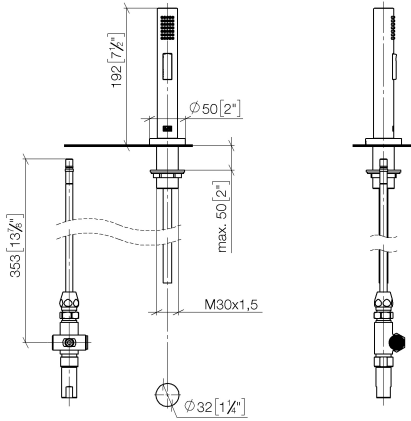

## Rinsing spray set - Platinum

ELIO

27 721 970

Fits: ELIO, TARA, TARA ULTRA

- with round rosette
- spray flow
- automatic spout/shower diverter
- height of mixer 191 mm
- hole diameter rinsing spray 32mm
- fabric braided hose 1500 mm
- sprayface with anti-scaling system
- lead-free

Can only be combined with 33826790, 32800790, 33826888, 32815888, 20815892, 33826875.

Intrinsic protection against back flow.

	Platinum	27 721 970-08
	Chrome	27 721 970-00
	Brushed Platinum	27 721 970-06
	Durabrand (23kt Gold)	27 721 970-09
	Dark Chrome	27 721 970-19
	Brushed Durabrand (23kt Gold)	27 721 970-28
	Matte Black	27 721 970-33
	Brushed Champagne (22kt Gold)	27 721 970-46
	Champagne (22kt Gold)	27 721 970-47
	Brushed Chrome	27 721 970-93
	Brushed Dark Platinum	27 721 970-99

27 721 970

mm [inches]

Flow rate chart

Certificates

LGA\_18901.      Belgaqua\_21-027-      IAPMO\_N-4976 (2).      LGA\_29572.      IAPMO\_6397.  
27\_3.

27 721 970

Parts for other finishes can be found here: [Chrome](#)

Spare parts list

No.	Item Number	Name	Quantity used	Delivery time
1	04 24 02 046 01-07	pipe	1	10
2	90 23 30 040 00-08	threaded connector	1	40
3	90 24 03 168 00 90	nipple	1	2
4	90 14 20 002 00 90	seal	1	2
5	90 17 09 046 10 90	diverter	1	2
6	09 24 04 112 10 90	nipple	1	2
7	90 14 10 033 00 90	seal	1	2
8	90 21 10 031 10 90	diverter	1	2
9	04 21 02 006 00 92	cap	1	2
10	09 23 01 039 90	sieve	2	2
11	90 24 03 241 00 90	nipple	1	2
12	90 14 20 019 00 90	seal	1	2
13	04 30 11 038 66 90	fixing set	1	2
14	12 720 970 90	Extension set -	1	60
15	09 30 01 285-08	rosette	1	40
16	90 18 40 085 00 90	sleeve	1	2
17	90 30 02 062 00-08	hose	1	40
18	04 12 11 158 00-08	shower	1	40