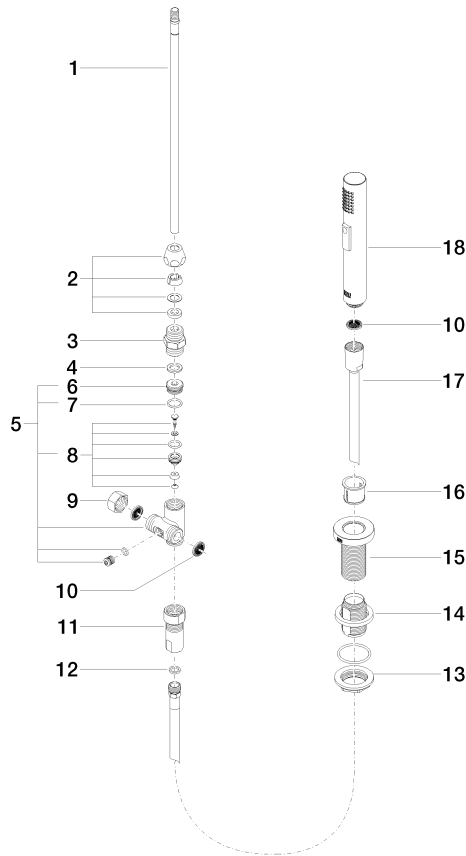

27 721 970

Fits: ELIO, TARA, TARA ULTRA

- with round rosette
- spray flow
- automatic spout/shower diverter
- height of mixer 191 mm
- hole diameter rinsing spray 32mm
- fabric braided hose 1500 mm
- sprayface with anti-scaling system
- lead-free

Can only be combined with 33826790, 32800790, 33826888, 32815888, 20815892, 33826875.

Intrinsic protection against back flow.

	Brushed Durabron (23kt Gold)	27 721 970-28
	Chrome	27 721 970-00
	Brushed Platinum	27 721 970-06
	Platinum	27 721 970-08
	Durabron (23kt Gold)	27 721 970-09
	Dark Chrome	27 721 970-19
	Matte Black	27 721 970-33
	Brushed Champagne (22kt Gold)	27 721 970-46
	Champagne (22kt Gold)	27 721 970-47
	Brushed Chrome	27 721 970-93
	Brushed Dark Platinum	27 721 970-99

27 721 970

mm [inches]

Flow rate chart

Certificates

LGA_18901.

Belgaqua_21-027-
27_3.

IAPMO_N-4976 (2).

LGA_29572.

IAPMO_6397.

27 721 970

Parts for other finishes can be found here: [Chrome](#)

Spare parts list

No.	Item Number	Name	Quantity used	Delivery time
1	04 24 02 046 01-07	pipe	1	10
2	90 23 30 040 00-28	threaded connector	1	20
3	90 24 03 168 00 90	nipple	1	2
4	90 14 20 002 00 90	seal	1	2
5	90 17 09 046 10 90	diverter	1	2
6	09 24 04 112 10 90	nipple	1	2
7	90 14 10 033 00 90	seal	1	2
8	90 21 10 031 10 90	diverter	1	2
9	04 21 02 006 00 92	cap	1	2
10	09 23 01 039 90	sieve	2	2
11	90 24 03 241 00 90	nipple	1	2
12	90 14 20 019 00 90	seal	1	2
13	04 30 11 038 66 90	fixing set	1	2
14	12 720 970 90	Extension set -	1	60
15	09 30 01 285-28	rosette	1	20
16	90 18 40 085 00 90	sleeve	1	2
17	90 30 02 062 00-28	hose	1	20
18	04 12 11 158 00-28	shower	1	20