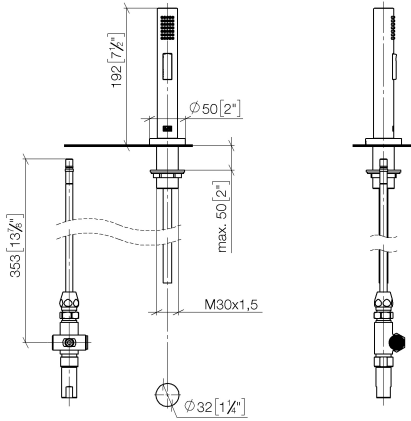

27 721 970

Fits: ELIO, TARA, TARA ULTRA

- with round rosette
- spray flow
- automatic spout/shower diverter
- height of mixer 191 mm
- hole diameter rinsing spray 32mm
- fabric braided hose 1500 mm
- sprayface with anti-scaling system
- lead-free

Can only be combined with 33826790, 32800790, 33826888, 32815888, 20815892, 33826875.

Intrinsic protection against back flow.

	Brushed Durabron (23kt Gold)	27 721 970-28
	Chrome	27 721 970-00
	Brushed Platinum	27 721 970-06
	Platinum	27 721 970-08
	Durabron (23kt Gold)	27 721 970-09
	Dark Chrome	27 721 970-19
	Matte Black	27 721 970-33
	Brushed Champagne (22kt Gold)	27 721 970-46
	Champagne (22kt Gold)	27 721 970-47
	Brushed Chrome	27 721 970-93
	Brushed Dark Platinum	27 721 970-99

27 721 970

mm [inches]

Flow rate chart

Certificates

LGA_18901.

Belgaqua_21-027-
27_3.

IAPMO_N-4976 (2).

LGA_29572.

IAPMO_6397.

27 721 970

Parts for other finishes can be found here: [Chrome](#)

Spare parts list

No.	Item Number	Name	Quantity used	Delivery time
1	04 24 02 046 01-07	pipe	1	10
2	90 23 30 040 00-28	threaded connector	1	20
3	90 24 03 168 00 90	nipple	1	2
4	90 14 20 002 00 90	seal	1	2
5	90 17 09 046 10 90	diverter	1	2
6	09 24 04 112 10 90	nipple	1	2
7	90 14 10 033 00 90	seal	1	2
8	90 21 10 031 10 90	diverter	1	2
9	04 21 02 006 00 92	cap	1	2
10	09 23 01 039 90	sieve	2	2
11	90 24 03 241 00 90	nipple	1	2
12	90 14 20 019 00 90	seal	1	2
13	04 30 11 038 66 90	fixing set	1	2
14	12 720 970 90	Extension set -	1	60
15	09 30 01 285-28	rosette	1	20
16	90 18 40 085 00 90	sleeve	1	2
17	90 30 02 062 00-28	hose	1	20
18	04 12 11 158 00-28	shower	1	20