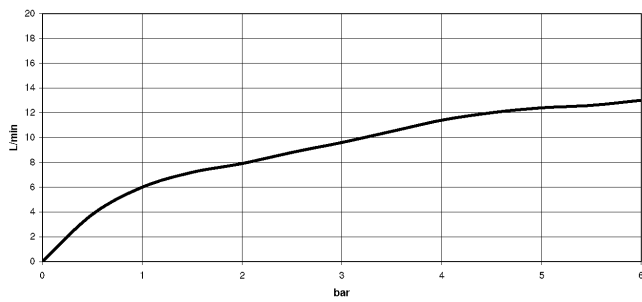

Can only be combined with 33826790, 32800790, 33826888, 32815888, 20815892, 33826875.

Intrinsic protection against back flow.

	Matte Black	27 721 970-33
	Chrome	27 721 970-00
	Brushed Platinum	27 721 970-06
	Platinum	27 721 970-08
	Durabrand (23kt Gold)	27 721 970-09
	Dark Chrome	27 721 970-19
	Brushed Durabrand (23kt Gold)	27 721 970-28
	Brushed Champagne (22kt Gold)	27 721 970-46
	Champagne (22kt Gold)	27 721 970-47
	Brushed Chrome	27 721 970-93
	Brushed Dark Platinum	27 721 970-99

27 721 970

mm [inches]

Flow rate chart

Certificates

LGA_18901.

Belgaqua_21-027-
27_3.

IAPMO_N-4976 (2).

LGA_29572.