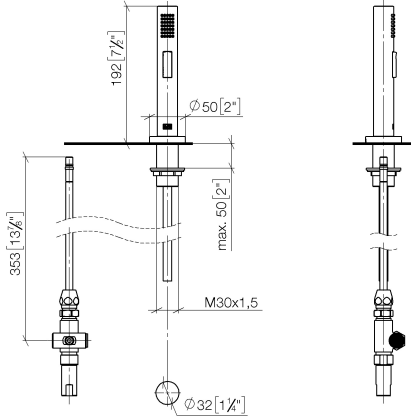

27 721 970

Fits: ELIO, TARA, TARA ULTRA

- with round rosette
- spray flow
- automatic spout/shower diverter
- height of mixer 191 mm
- hole diameter rinsing spray 32mm
- fabric braided hose 1500 mm
- sprayface with anti-scaling system
- lead-free

Can only be combined with 33826790, 32800790, 33826888, 32815888, 20815892, 33826875.

Intrinsic protection against back flow.

	Matte Black	27 721 970-33
	Chrome	27 721 970-00
	Brushed Platinum	27 721 970-06
	Platinum	27 721 970-08
	Durabrand (23kt Gold)	27 721 970-09
	Dark Chrome	27 721 970-19
	Brushed Durabrand (23kt Gold)	27 721 970-28
	Brushed Champagne (22kt Gold)	27 721 970-46
	Champagne (22kt Gold)	27 721 970-47
	Brushed Chrome	27 721 970-93
	Brushed Dark Platinum	27 721 970-99

27 721 970

mm [inches]

Flow rate chart

Certificates

LGA_18901.

Belgaqua_21-027-
27_3.

IAPMO_N-4976 (2).

LGA_29572.

IAPMO_6397.

27 721 970

Parts for other finishes can be found here: [Chrome](#)

Spare parts list

No.	Item Number	Name	Quantity used	Delivery time
1	04 24 02 046 01-07	pipe	1	10
2	90 23 30 040 00-33	threaded connector	1	30
3	90 24 03 168 00 90	nipple	1	2
4	90 14 20 002 00 90	seal	1	2
5	90 17 09 046 10 90	diverter	1	2
6	09 24 04 112 10 90	nipple	1	2
7	90 14 10 033 00 90	seal	1	2
8	90 21 10 031 10 90	diverter	1	2
9	04 21 02 006 00 92	cap	1	2
10	09 23 01 039 90	sieve	2	2
11	90 24 03 241 00 90	nipple	1	2
12	90 14 20 019 00 90	seal	1	2
13	04 30 11 038 66 90	fixing set	1	2
14	12 720 970 90	Extension set -	1	60
15	09 30 01 285-33	rosette	1	2
16	90 18 40 085 00 90	sleeve	1	2
17	90 30 02 062 00-33	hose	1	30
18	04 12 11 158 00-33	shower	1	2