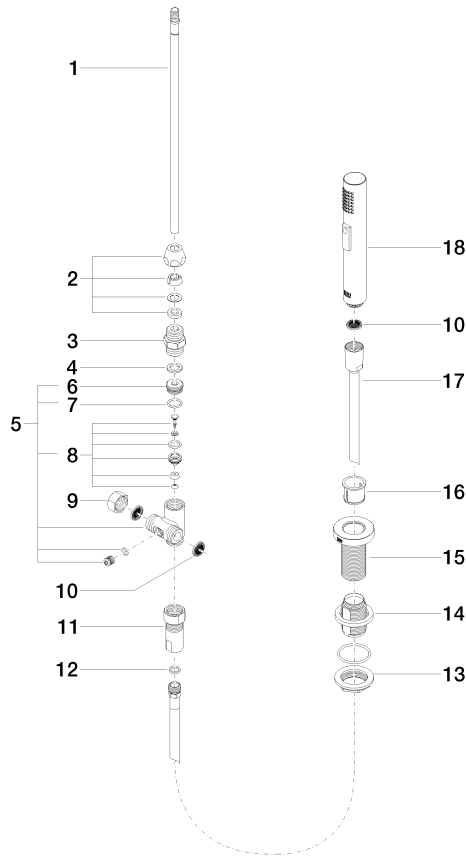

27 721 970

Fits: ELIO, TARA, TARA ULTRA

- with round rosette
- spray flow
- automatic spout/shower diverter
- height of mixer 191 mm
- hole diameter rinsing spray 32mm
- fabric braided hose 1500 mm
- sprayface with anti-scaling system
- lead-free

Can only be combined with 33826790, 32800790, 33826888, 32815888, 20815892, 33826875.

Intrinsic protection against back flow.

	Matte Black	27 721 970-33
	Chrome	27 721 970-00
	Brushed Platinum	27 721 970-06
	Platinum	27 721 970-08
	Durabrand (23kt Gold)	27 721 970-09
	Dark Chrome	27 721 970-19
	Brushed Durabrand (23kt Gold)	27 721 970-28
	Brushed Champagne (22kt Gold)	27 721 970-46
	Champagne (22kt Gold)	27 721 970-47
	Brushed Chrome	27 721 970-93
	Brushed Dark Platinum	27 721 970-99

27 721 970

mm [inches]

Flow rate chart

Certificates

LGA_18901.

Belgaqua_21-027-
27_3.

IAPMO_N-4976 (2).

LGA_29572.

IAPMO_6397.

27 721 970

Parts for other finishes can be found here: [Chrome](#)

Spare parts list

No.	Item Number	Name	Quantity used	Delivery time
1	04 24 02 046 01-07	pipe	1	10
2	90 23 30 040 00-33	threaded connector	1	30
3	90 24 03 168 00 90	nipple	1	2
4	90 14 20 002 00 90	seal	1	2
5	90 17 09 046 10 90	diverter	1	2
6	09 24 04 112 10 90	nipple	1	2
7	90 14 10 033 00 90	seal	1	2
8	90 21 10 031 10 90	diverter	1	2
9	04 21 02 006 00 92	cap	1	2
10	09 23 01 039 90	sieve	2	2
11	90 24 03 241 00 90	nipple	1	2
12	90 14 20 019 00 90	seal	1	2
13	04 30 11 038 66 90	fixing set	1	2
14	12 720 970 90	Extension set -	1	60
15	09 30 01 285-33	rosette	1	2
16	90 18 40 085 00 90	sleeve	1	2
17	90 30 02 062 00-33	hose	1	30
18	04 12 11 158 00-33	shower	1	2