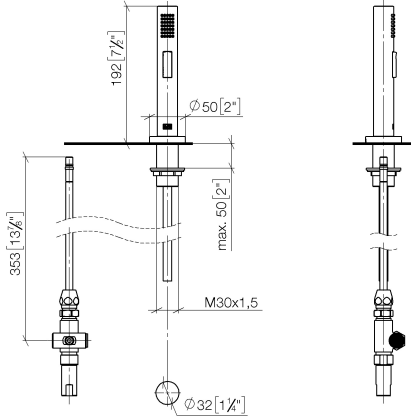

Rinsing spray set - Champagne (22kt Gold)

ELIO

27 721 970

Fits: ELIO, TARA, TARA ULTRA

- with round rosette
- spray flow
- automatic spout/shower diverter
- height of mixer 191 mm
- hole diameter rinsing spray 32mm
- fabric braided hose 1500 mm
- sprayface with anti-scaling system
- lead-free

Can only be combined with 33826790, 32800790, 33826888, 32815888, 20815892, 33826875.

Intrinsic protection against back flow.

	Champagne (22kt Gold)	27 721 970-47
	Chrome	27 721 970-00
	Brushed Platinum	27 721 970-06
	Platinum	27 721 970-08
	Durabrand (23kt Gold)	27 721 970-09
	Dark Chrome	27 721 970-19
	Brushed Durabrand (23kt Gold)	27 721 970-28
	Matte Black	27 721 970-33
	Brushed Champagne (22kt Gold)	27 721 970-46
	Brushed Chrome	27 721 970-93
	Brushed Dark Platinum	27 721 970-99

27 721 970

mm [inches]

Flow rate chart

Certificates

LGA_18901.

IAPMO_N-4976 (2). LGA_29572.

IAPMO_6397.

27 721 970