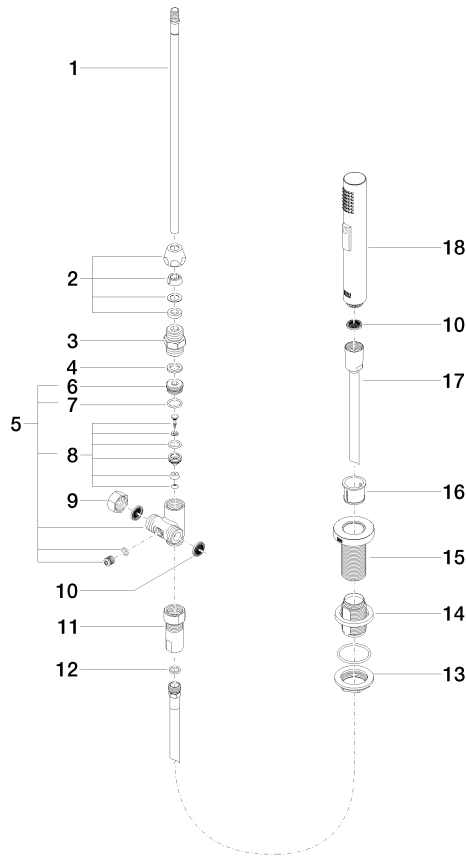

Rinsing spray set - Brushed Chrome

ELIO

27 721 970

Fits: ELIO, TARA, TARA ULTRA

- with round rosette
- spray flow
- automatic spout/shower diverter
- height of mixer 191 mm
- hole diameter rinsing spray 32mm
- fabric braided hose 1500 mm
- sprayface with anti-scaling system
- lead-free

27 721 970

mm [inches]

Flow rate chart

Certificates

LGA_18901.

IAPMO_N-4976 (2). LGA_29572.

IAPMO_6397.

27 721 970

Parts for other finishes can be found here: [Chrome](#)

Spare parts list

| No. | Item Number | Name | Quantity used | Delivery time |
|-----|--------------------|--------------------|---------------|---------------|
| 1 | 04 24 02 046 01-07 | pipe | 1 | 10 |
| 2 | 90 23 30 040 00-93 | threaded connector | 1 | 20 |
| 3 | 90 24 03 168 00 90 | nipple | 1 | 2 |
| 4 | 90 14 20 002 00 90 | seal | 1 | 2 |
| 5 | 90 17 09 046 10 90 | diverter | 1 | 2 |
| 6 | 09 24 04 112 10 90 | nipple | 1 | 2 |
| 7 | 90 14 10 033 00 90 | seal | 1 | 2 |
| 8 | 90 21 10 031 10 90 | diverter | 1 | 2 |
| 9 | 04 21 02 006 00 92 | cap | 1 | 2 |
| 10 | 09 23 01 039 90 | sieve | 2 | 2 |
| 11 | 90 24 03 241 00 90 | nipple | 1 | 2 |
| 12 | 90 14 20 019 00 90 | seal | 1 | 2 |
| 13 | 04 30 11 038 66 90 | fixing set | 1 | 2 |
| 14 | 12 720 970 90 | Extension set - | 1 | 60 |
| 15 | 09 30 01 285-93 | rosette | 1 | 60 |
| 16 | 90 18 40 085 00 90 | sleeve | 1 | 2 |
| 17 | 90 30 02 062 00-93 | hose | 1 | 20 |
| 18 | 04 12 11 158 00-93 | shower | 1 | 20 |