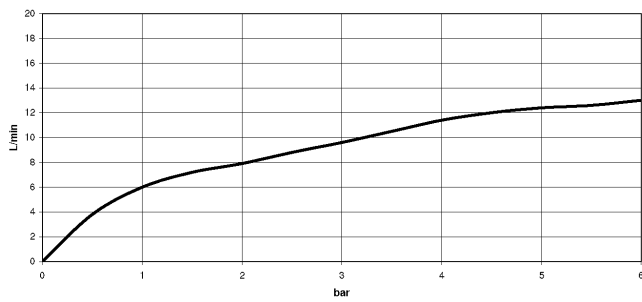

Rinsing spray set - Brushed Chrome

ELIO

27 721 970

Fits: ELIO, TARA, TARA ULTRA

- with round rosette
- spray flow
- automatic spout/shower diverter
- height of mixer 191 mm
- hole diameter rinsing spray 32mm
- fabric braided hose 1500 mm
- sprayface with anti-scaling system
- lead-free

Can only be combined with 33826790, 32800790, 33826888, 32815888, 20815892, 33826875.

Intrinsic protection against back flow.

| | | |
|---|-------------------------------|---------------|
|  | Brushed Chrome | 27 721 970-93 |
|  | Chrome | 27 721 970-00 |
|  | Brushed Platinum | 27 721 970-06 |
|  | Platinum | 27 721 970-08 |
|  | Durabrand (23kt Gold) | 27 721 970-09 |
|  | Dark Chrome | 27 721 970-19 |
|  | Brushed Durabrand (23kt Gold) | 27 721 970-28 |
|  | Matte Black | 27 721 970-33 |
|  | Brushed Champagne (22kt Gold) | 27 721 970-46 |
|  | Champagne (22kt Gold) | 27 721 970-47 |
|  | Brushed Dark Platinum | 27 721 970-99 |

27 721 970

mm [inches]

Flow rate chart

Certificates

LGA_18901.

IAPMO_N-4976 (2). LGA_29572.

IAPMO_6397.

27 721 970