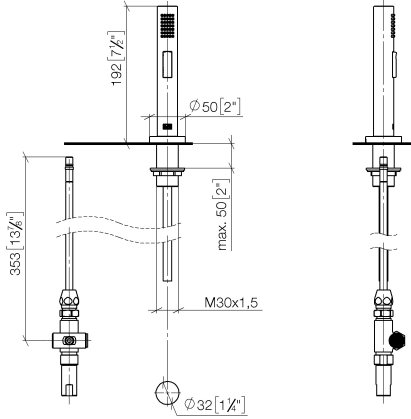

Rinsing spray set - Brushed Chrome

ELIO

27 721 970

Fits: ELIO, TARA, TARA ULTRA

- with round rosette
- spray flow
- automatic spout/shower diverter
- height of mixer 191 mm
- hole diameter rinsing spray 32mm
- fabric braided hose 1500 mm
- sprayface with anti-scaling system
- lead-free

27 721 970

mm [inches]

Flow rate chart

Certificates

LGA_18901.

IAPMO_N-4976 (2). LGA_29572.

IAPMO_6397.

27 721 970

Parts for other finishes can be found here: [Chrome](#)

Spare parts list

| No. | Item Number | Name | Quantity used | Delivery time |
|-----|--------------------|--------------------|---------------|---------------|
| 1 | 04 24 02 046 01-07 | pipe | 1 | 10 |
| 2 | 90 23 30 040 00-93 | threaded connector | 1 | 20 |
| 3 | 90 24 03 168 00 90 | nipple | 1 | 2 |
| 4 | 90 14 20 002 00 90 | seal | 1 | 2 |
| 5 | 90 17 09 046 10 90 | diverter | 1 | 2 |
| 6 | 09 24 04 112 10 90 | nipple | 1 | 2 |
| 7 | 90 14 10 033 00 90 | seal | 1 | 2 |
| 8 | 90 21 10 031 10 90 | diverter | 1 | 2 |
| 9 | 04 21 02 006 00 92 | cap | 1 | 2 |
| 10 | 09 23 01 039 90 | sieve | 2 | 2 |
| 11 | 90 24 03 241 00 90 | nipple | 1 | 2 |
| 12 | 90 14 20 019 00 90 | seal | 1 | 2 |
| 13 | 04 30 11 038 66 90 | fixing set | 1 | 2 |
| 14 | 12 720 970 90 | Extension set - | 1 | 60 |
| 15 | 09 30 01 285-93 | rosette | 1 | 60 |
| 16 | 90 18 40 085 00 90 | sleeve | 1 | 2 |
| 17 | 90 30 02 062 00-93 | hose | 1 | 20 |
| 18 | 04 12 11 158 00-93 | shower | 1 | 20 |