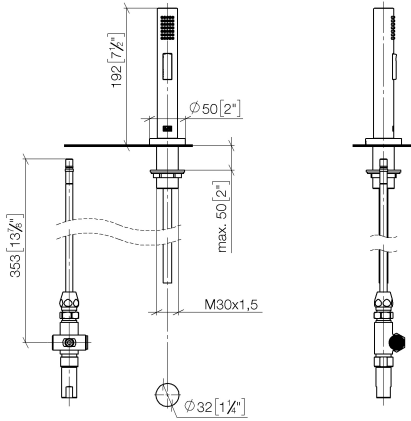

27 721 970

Fits: ELIO, TARA, TARA ULTRA

- with round rosette
- spray flow
- automatic spout/shower diverter
- height of mixer 191 mm
- hole diameter rinsing spray 32mm
- fabric braided hose 1500 mm
- sprayface with anti-scaling system
- lead-free

Can only be combined with 33826790, 32800790, 33826888, 32815888, 20815892, 33826875.

Intrinsic protection against back flow.

	Brushed Dark Platinum	27 721 970-99
	Chrome	27 721 970-00
	Brushed Platinum	27 721 970-06
	Platinum	27 721 970-08
	Durabrass (23kt Gold)	27 721 970-09
	Dark Chrome	27 721 970-19
	Brushed Durabrass (23kt Gold)	27 721 970-28
	Matte Black	27 721 970-33
	Brushed Champagne (22kt Gold)	27 721 970-46
	Champagne (22kt Gold)	27 721 970-47
	Brushed Chrome	27 721 970-93

27 721 970

mm [inches]

Flow rate chart

Certificates

LGA_18901. Belgaqua_21-027- IAPMO_N-4976 (2). LGA_29572. IAPMO_6397.
27_3.

27 721 970

Parts for other finishes can be found here: [Chrome](#)

Spare parts list

No.	Item Number	Name	Quantity used	Delivery time
1	04 24 02 046 01-07	pipe	1	10
2	90 23 30 040 00-99	threaded connector	1	30
3	90 24 03 168 00 90	nipple	1	2
4	90 14 20 002 00 90	seal	1	2
5	90 17 09 046 10 90	diverter	1	2
6	09 24 04 112 10 90	nipple	1	2
7	90 14 10 033 00 90	seal	1	2
8	90 21 10 031 10 90	diverter	1	2
9	04 21 02 006 00 92	cap	1	2
10	09 23 01 039 90	sieve	2	2
11	90 24 03 241 00 90	nipple	1	2
12	90 14 20 019 00 90	seal	1	2
13	04 30 11 038 66 90	fixing set	1	2
14	12 720 970 90	Extension set -	1	60
15	09 30 01 285-99	rosette	1	30
16	90 18 40 085 00 90	sleeve	1	2
17	90 30 02 062 00-99	hose	1	30
18	04 12 11 158 00-99	shower	1	30