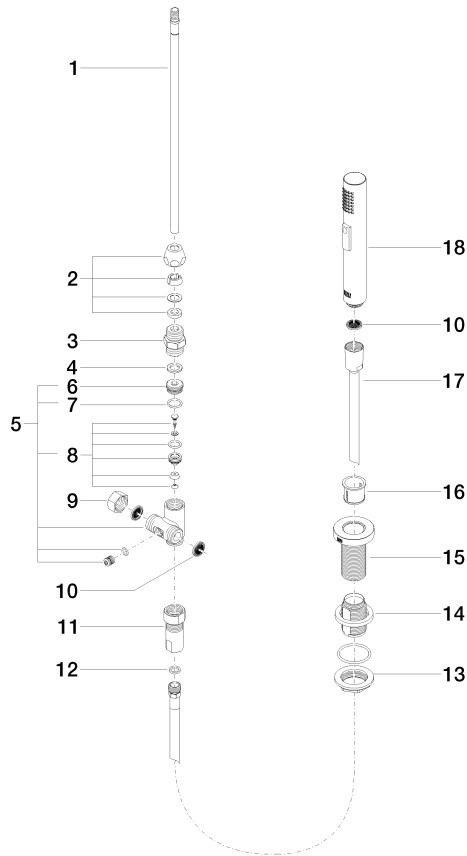

27 721 970

Fits: ELIO, TARA, TARA ULTRA

- with round rosette
- spray flow
- automatic spout/shower diverter
- height of mixer 191 mm
- hole diameter rinsing spray 32mm
- fabric braided hose 1500 mm
- sprayface with anti-scaling system
- lead-free

Can only be combined with 33826790, 32800790, 33826888, 32815888, 20815892, 33826875.

Intrinsic protection against back flow.

	Brushed Dark Platinum	27 721 970-99
	Chrome	27 721 970-00
	Brushed Platinum	27 721 970-06
	Platinum	27 721 970-08
	Durabrass (23kt Gold)	27 721 970-09
	Dark Chrome	27 721 970-19
	Brushed Durabrass (23kt Gold)	27 721 970-28
	Matte Black	27 721 970-33
	Brushed Champagne (22kt Gold)	27 721 970-46
	Champagne (22kt Gold)	27 721 970-47
	Brushed Chrome	27 721 970-93

27 721 970

mm [inches]

Flow rate chart

Certificates

LGA_18901. Belgaqua_21-027- IAPMO_N-4976 (2). LGA_29572. IAPMO_6397.
27_3.

27 721 970

Parts for other finishes can be found here: [Chrome](#)

Spare parts list

No.	Item Number	Name	Quantity used	Delivery time
1	04 24 02 046 01-07	pipe	1	10
2	90 23 30 040 00-99	threaded connector	1	30
3	90 24 03 168 00 90	nipple	1	2
4	90 14 20 002 00 90	seal	1	2
5	90 17 09 046 10 90	diverter	1	2
6	09 24 04 112 10 90	nipple	1	2
7	90 14 10 033 00 90	seal	1	2
8	90 21 10 031 10 90	diverter	1	2
9	04 21 02 006 00 92	cap	1	2
10	09 23 01 039 90	sieve	2	2
11	90 24 03 241 00 90	nipple	1	2
12	90 14 20 019 00 90	seal	1	2
13	04 30 11 038 66 90	fixing set	1	2
14	12 720 970 90	Extension set -	1	60
15	09 30 01 285-99	rosette	1	30
16	90 18 40 085 00 90	sleeve	1	2
17	90 30 02 062 00-99	hose	1	30
18	04 12 11 158 00-99	shower	1	30