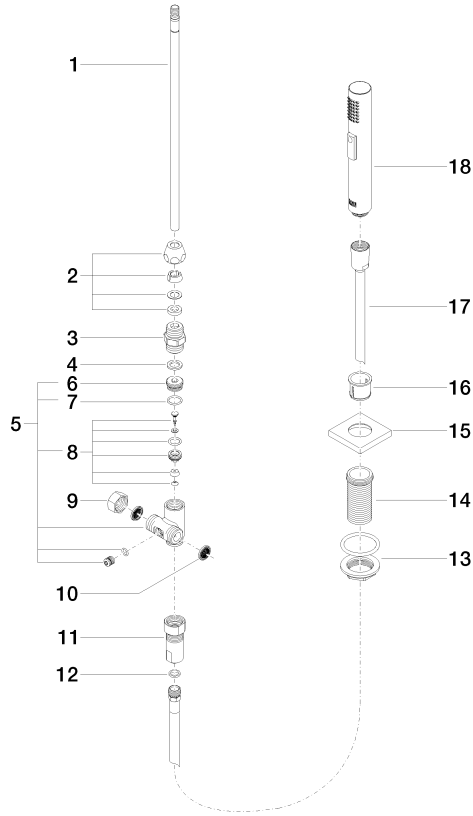

Rinsing spray set - Brushed Platinum

LOT

27 722 970

- with angular rosette
- spray flow
- automatic spout/shower diverter
- height of mixer 189 mm
- hole diameter rinsing spray 32mm
- fabric braided hose 1500 mm
- sprayface with anti-scaling system
- lead-free

Can only be combined with 32800680, 32843680.

Intrinsic protection against back flow.

	Brushed Platinum	27 722 970-06
	Chrome	27 722 970-00
	Platinum	27 722 970-08
	Durabross (23kt Gold)	27 722 970-09
	Dark Chrome	27 722 970-19
	Brushed Durabross (23kt Gold)	27 722 970-28
	Brushed Champagne (22kt Gold)	27 722 970-46
	Champagne (22kt Gold)	27 722 970-47
	Brushed Chrome	27 722 970-93
	Brushed Dark Platinum	27 722 970-99

27 722 970

mm [inches]

Flow rate chart

Certificates

Belgaqua_21-027- 27_3. IAPMO_N-4976 (2). LGA_29572. IAPMO_6397. LGA_38645.

27 722 970

Parts for other finishes can be found here: [Chrome](#)

Spare parts list

No.	Item Number	Name	Quantity used	Delivery time
1	04 24 02 046 01-07	pipe	1	10
2	90 23 30 040 00-06	threaded connector	1	10
3	90 24 03 168 00 90	nipple	1	2
4	90 14 20 002 00 90	seal	1	2
5	90 17 09 046 10 90	diverter	1	2
6	09 24 04 112 10 90	nipple	1	2
7	90 14 10 033 00 90	seal	1	2
8	90 21 10 031 10 90	diverter	1	2
9	04 21 02 006 00 92	cap	1	2
10	09 23 01 039 90	sieve	2	2
11	90 24 03 241 00 90	nipple	1	2
12	90 14 20 019 00 90	seal	1	2
13	04 23 10 032 46 90	fixing set	1	2
14	09 30 01 090-07	sleeve	1	30
16	90 18 40 085 00 90	sleeve	1	2
17	90 30 02 062 00-06	hose	1	10
18	04 12 11 158 00-06	shower	1	10