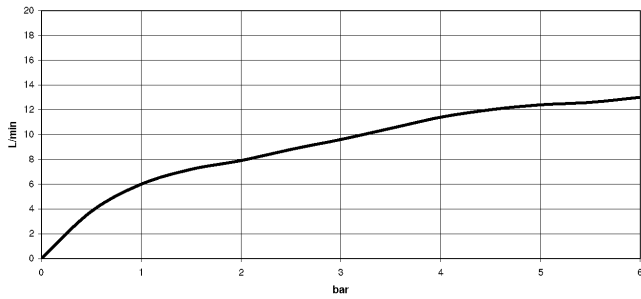

Rinsing spray set - Brushed Platinum

LOT

27 722 970

- with angular rosette
- spray flow
- automatic spout/shower diverter
- height of mixer 189 mm
- hole diameter rinsing spray 32mm
- fabric braided hose 1500 mm
- sprayface with anti-scaling system
- lead-free

Can only be combined with 32800680, 32843680.

Intrinsic protection against back flow.

	Brushed Platinum	27 722 970-06
	Chrome	27 722 970-00
	Platinum	27 722 970-08
	Durabross (23kt Gold)	27 722 970-09
	Dark Chrome	27 722 970-19
	Brushed Durabross (23kt Gold)	27 722 970-28
	Brushed Champagne (22kt Gold)	27 722 970-46
	Champagne (22kt Gold)	27 722 970-47
	Brushed Chrome	27 722 970-93
	Brushed Dark Platinum	27 722 970-99

27 722 970

mm [inches]

Flow rate chart

Certificates

Belgaqua_21-027- 27_3. IAPMO_N-4976 (2). LGA_29572. IAPMO_6397. LGA_38645.

27 722 970

Parts for other finishes can be found here: [Chrome](#)

Spare parts list