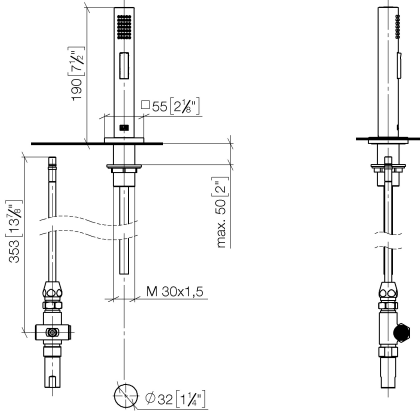

Rinsing spray set - Brushed Platinum

LOT

27 722 970

- with angular rosette
- spray flow
- automatic spout/shower diverter
- height of mixer 189 mm
- hole diameter rinsing spray 32mm
- fabric braided hose 1500 mm
- sprayface with anti-scaling system
- lead-free

Can only be combined with 32800680, 32843680.

Intrinsic protection against back flow.

	Brushed Platinum	27 722 970-06
	Chrome	27 722 970-00
	Platinum	27 722 970-08
	Durabross (23kt Gold)	27 722 970-09
	Dark Chrome	27 722 970-19
	Brushed Durabross (23kt Gold)	27 722 970-28
	Brushed Champagne (22kt Gold)	27 722 970-46
	Champagne (22kt Gold)	27 722 970-47
	Brushed Chrome	27 722 970-93
	Brushed Dark Platinum	27 722 970-99

27 722 970

mm [inches]

Flow rate chart

Certificates

Belgaqua_21-027- 27_3. IAPMO_N-4976 (2). LGA_29572. IAPMO_6397. LGA_38645.

27 722 970

Parts for other finishes can be found here: [Chrome](#)

Spare parts list

No.	Item Number	Name	Quantity used	Delivery time
1	04 24 02 046 01-07	pipe	1	10
2	90 23 30 040 00-06	threaded connector	1	10
3	90 24 03 168 00 90	nipple	1	2
4	90 14 20 002 00 90	seal	1	2
5	90 17 09 046 10 90	diverter	1	2
6	09 24 04 112 10 90	nipple	1	2
7	90 14 10 033 00 90	seal	1	2
8	90 21 10 031 10 90	diverter	1	2
9	04 21 02 006 00 92	cap	1	2
10	09 23 01 039 90	sieve	2	2
11	90 24 03 241 00 90	nipple	1	2
12	90 14 20 019 00 90	seal	1	2
13	04 23 10 032 46 90	fixing set	1	2
14	09 30 01 090-07	sleeve	1	30
16	90 18 40 085 00 90	sleeve	1	2
17	90 30 02 062 00-06	hose	1	10
18	04 12 11 158 00-06	shower	1	10