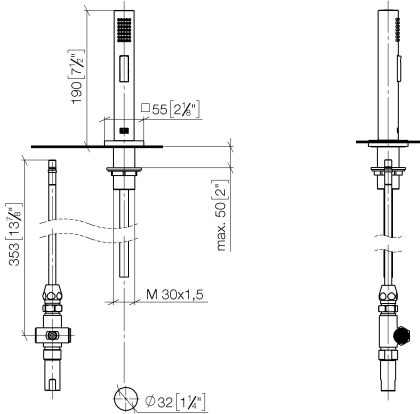

**Rinsing spray set - Durabross (23kt Gold)**

LOT

27 722 970

- with angular rosette
- spray flow
- automatic spout/shower diverter
- height of mixer 189 mm
- hole diameter rinsing spray 32mm
- fabric braided hose 1500 mm
- sprayface with anti-scaling system
- lead-free

Can only be combined with 32800680, 32843680.

Intrinsic protection against back flow.

|   |                               |               |
|---|-------------------------------|---------------|
|    | Durabross (23kt Gold)         | 27 722 970-09 |
|    | Chrome                        | 27 722 970-00 |
|    | Brushed Platinum              | 27 722 970-06 |
|    | Platinum                      | 27 722 970-08 |
|    | Dark Chrome                   | 27 722 970-19 |
|    | Brushed Durabross (23kt Gold) | 27 722 970-28 |
|    | Brushed Champagne (22kt Gold) | 27 722 970-46 |
|    | Champagne (22kt Gold)         | 27 722 970-47 |
|   | Brushed Chrome                | 27 722 970-93 |
|  | Brushed Dark Platinum         | 27 722 970-99 |

27 722 970

mm [inches]

Flow rate chart

Certificates

IAPMO\_N-4976 (2). LGA\_29572. IAPMO\_6397. LGA\_38645.

27 722 970

Parts for other  
finishes can be found  
here: [Chrome](#)