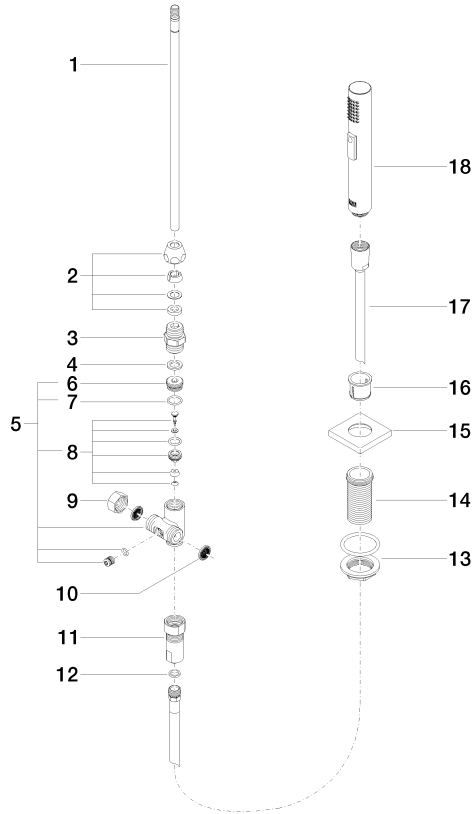

**Rinsing spray set - Brushed Durabron (23kt Gold)**

LOT

27 722 970

- with angular rosette
- spray flow
- automatic spout/shower diverter
- height of mixer 189 mm
- hole diameter rinsing spray 32mm
- fabric braided hose 1500 mm
- sprayface with anti-scaling system
- lead-free

Can only be combined with 32800680, 32843680.

Intrinsic protection against back flow.

	Brushed Durabron (23kt Gold)	27 722 970-28
	Chrome	27 722 970-00
	Brushed Platinum	27 722 970-06
	Platinum	27 722 970-08
	Durabron (23kt Gold)	27 722 970-09
	Dark Chrome	27 722 970-19
	Brushed Champagne (22kt Gold)	27 722 970-46
	Champagne (22kt Gold)	27 722 970-47
	Brushed Chrome	27 722 970-93
	Brushed Dark Platinum	27 722 970-99

27 722 970

mm [inches]

Flow rate chart

Certificates

Belgaqua\_21-027- 27\_3. IAPMO\_N-4976 (2). LGA\_29572. IAPMO\_6397. LGA\_38645.

**Rinsing spray set - Brushed Durabross (23kt Gold)**

LOT

27 722 970

Parts for other finishes can be found here: [Chrome](#)

**Spare parts list**

No.	Item Number	Name	Quantity used	Delivery time
1	04 24 02 046 01-07	pipe	1	10
2	90 23 30 040 00-28	threaded connector	1	20
3	90 24 03 168 00 90	nipple	1	2
4	90 14 20 002 00 90	seal	1	2
5	90 17 09 046 10 90	diverter	1	2
6	09 24 04 112 10 90	nipple	1	2
7	90 14 10 033 00 90	seal	1	2
8	90 21 10 031 10 90	diverter	1	2
9	04 21 02 006 00 92	cap	1	2
10	09 23 01 039 90	sieve	2	2
11	90 24 03 241 00 90	nipple	1	2
12	90 14 20 019 00 90	seal	1	2
13	04 23 10 032 46 90	fixing set	1	2
14	09 30 01 090-07	sleeve	1	30
15	09 27 78 011-28	rosette	1	20
16	90 18 40 085 00 90	sleeve	1	2
17	90 30 02 062 00-28	hose	1	20
18	04 12 11 158 00-28	shower	1	20