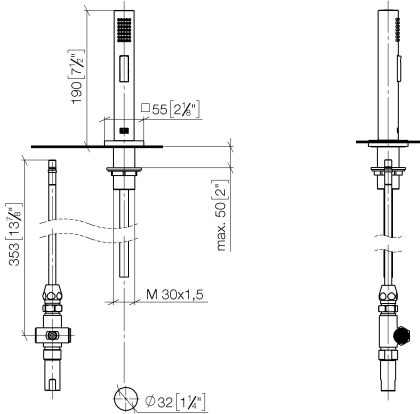

Rinsing spray set - Brushed Champagne (22kt Gold)

LOT

27 722 970

- with angular rosette
- spray flow
- automatic spout/shower diverter
- height of mixer 189 mm
- hole diameter rinsing spray 32mm
- fabric braided hose 1500 mm
- sprayface with anti-scaling system
- lead-free

Can only be combined with 32800680, 32843680.

Intrinsic protection against back flow.

	Brushed Champagne (22kt Gold)	27 722 970-46
	Chrome	27 722 970-00
	Brushed Platinum	27 722 970-06
	Platinum	27 722 970-08
	Durabrand (23kt Gold)	27 722 970-09
	Dark Chrome	27 722 970-19
	Brushed Durabrand (23kt Gold)	27 722 970-28
	Champagne (22kt Gold)	27 722 970-47
	Brushed Chrome	27 722 970-93
	Brushed Dark Platinum	27 722 970-99

27 722 970

mm [inches]

Flow rate chart

Certificates

IAPMO_N-4976 (2). LGA_29572. IAPMO_6397. LGA_38645.

Rinsing spray set - Brushed Champagne (22kt Gold)

LOT

27 722 970