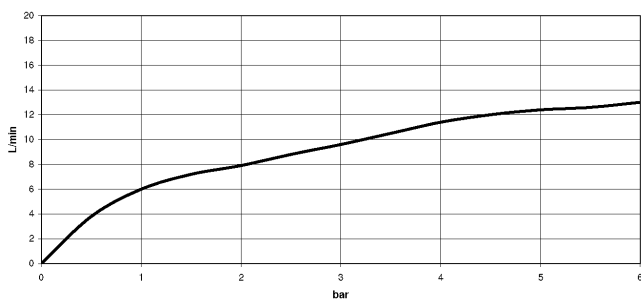

Can only be combined with 32800680, 32843680.

Intrinsic protection against back flow.

	Brushed Champagne (22kt Gold)	27 722 970-46
	Chrome	27 722 970-00
	Brushed Platinum	27 722 970-06
	Platinum	27 722 970-08
	Durabrand (23kt Gold)	27 722 970-09
	Dark Chrome	27 722 970-19
	Brushed Durabrand (23kt Gold)	27 722 970-28
	Champagne (22kt Gold)	27 722 970-47
	Brushed Chrome	27 722 970-93
	Brushed Dark Platinum	27 722 970-99

27 722 970

mm [inches]

Flow rate chart

Certificates

IAPMO_N-4976 (2). LGA_29572. IAPMO_6397. LGA_38645.

Rinsing spray set - Brushed Champagne (22kt Gold)

LOT

27 722 970