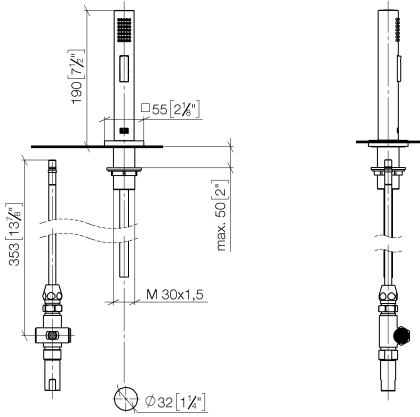

Rinsing spray set - Brushed Chrome

LOT

27 722 970

- with angular rosette
- spray flow
- automatic spout/shower diverter
- height of mixer 189 mm
- hole diameter rinsing spray 32mm
- fabric braided hose 1500 mm
- sprayface with anti-scaling system
- lead-free

Can only be combined with 32800680, 32843680.

Intrinsic protection against back flow.

| | | |
|--|-------------------------------|---------------|
|  | Brushed Chrome | 27 722 970-93 |
|  | Chrome | 27 722 970-00 |
|  | Brushed Platinum | 27 722 970-06 |
|  | Platinum | 27 722 970-08 |
|  | Durabrand (23kt Gold) | 27 722 970-09 |
|  | Dark Chrome | 27 722 970-19 |
|  | Brushed Durabrand (23kt Gold) | 27 722 970-28 |
|  | Brushed Champagne (22kt Gold) | 27 722 970-46 |
|  | Champagne (22kt Gold) | 27 722 970-47 |
|  | Brushed Dark Platinum | 27 722 970-99 |

27 722 970

mm [inches]

Flow rate chart

Certificates

IAPMO_N-4976 (2). LGA_29572.

IAPMO_6397.

LGA_38645.

27 722 970