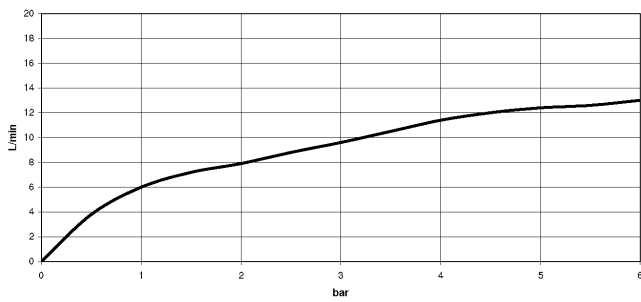

Rinsing spray set - Brushed Chrome

LOT

27 722 970

- with angular rosette
- spray flow
- automatic spout/shower diverter
- height of mixer 189 mm
- hole diameter rinsing spray 32mm
- fabric braided hose 1500 mm
- sprayface with anti-scaling system
- lead-free

Can only be combined with 32800680, 32843680.

Intrinsic protection against back flow.

| | | |
|--|-------------------------------|---------------|
|  | Brushed Chrome | 27 722 970-93 |
|  | Chrome | 27 722 970-00 |
|  | Brushed Platinum | 27 722 970-06 |
|  | Platinum | 27 722 970-08 |
|  | Durabrand (23kt Gold) | 27 722 970-09 |
|  | Dark Chrome | 27 722 970-19 |
|  | Brushed Durabrand (23kt Gold) | 27 722 970-28 |
|  | Brushed Champagne (22kt Gold) | 27 722 970-46 |
|  | Champagne (22kt Gold) | 27 722 970-47 |
|  | Brushed Dark Platinum | 27 722 970-99 |

27 722 970

mm [inches]

Flow rate chart

Certificates

IAPMO_N-4976 (2). LGA_29572.

IAPMO_6397.

LGA_38645.

27 722 970